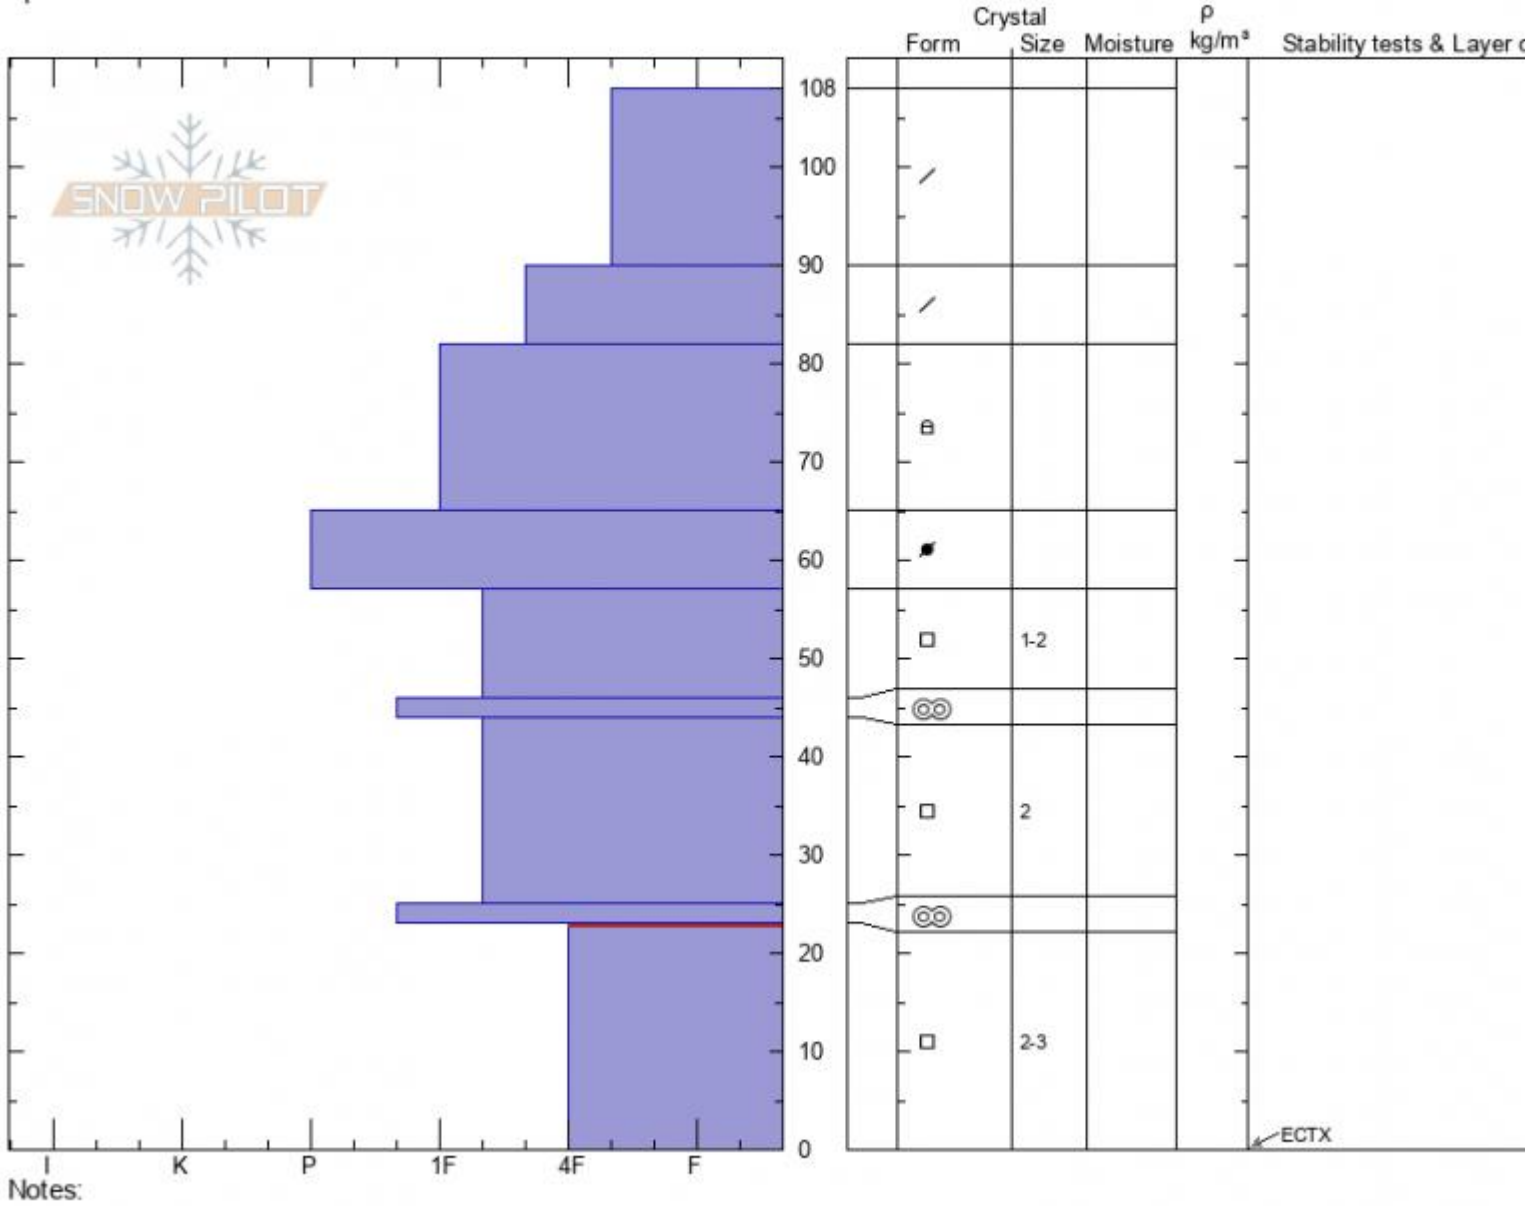

Divide Peak SE Face
Gallatin Range-N
MT
 Elevation: **9420 ft**
 Aspect: **145°**
 Specifics:

Dave Zinn
01/03/2022 - 1:00pm
 Co-ord: **45.40210N, -110.96902W**
 Slope Angle: **30°**
 Wind Loading: **no**

Stability: **Very Good**
 Air Temperature:
 Sky Cover: **BKN**
 Precipitation: **NO**
 Wind: **SW Light Breeze**

HS: **108** Layer Notes:
 23-0cm: **Problematic layer**

Advisory Region
 Northern Gallatin
 Longitude
 -110.98W
 Latitude
 45.40N
 Northern Gallatin, 2022-01-07