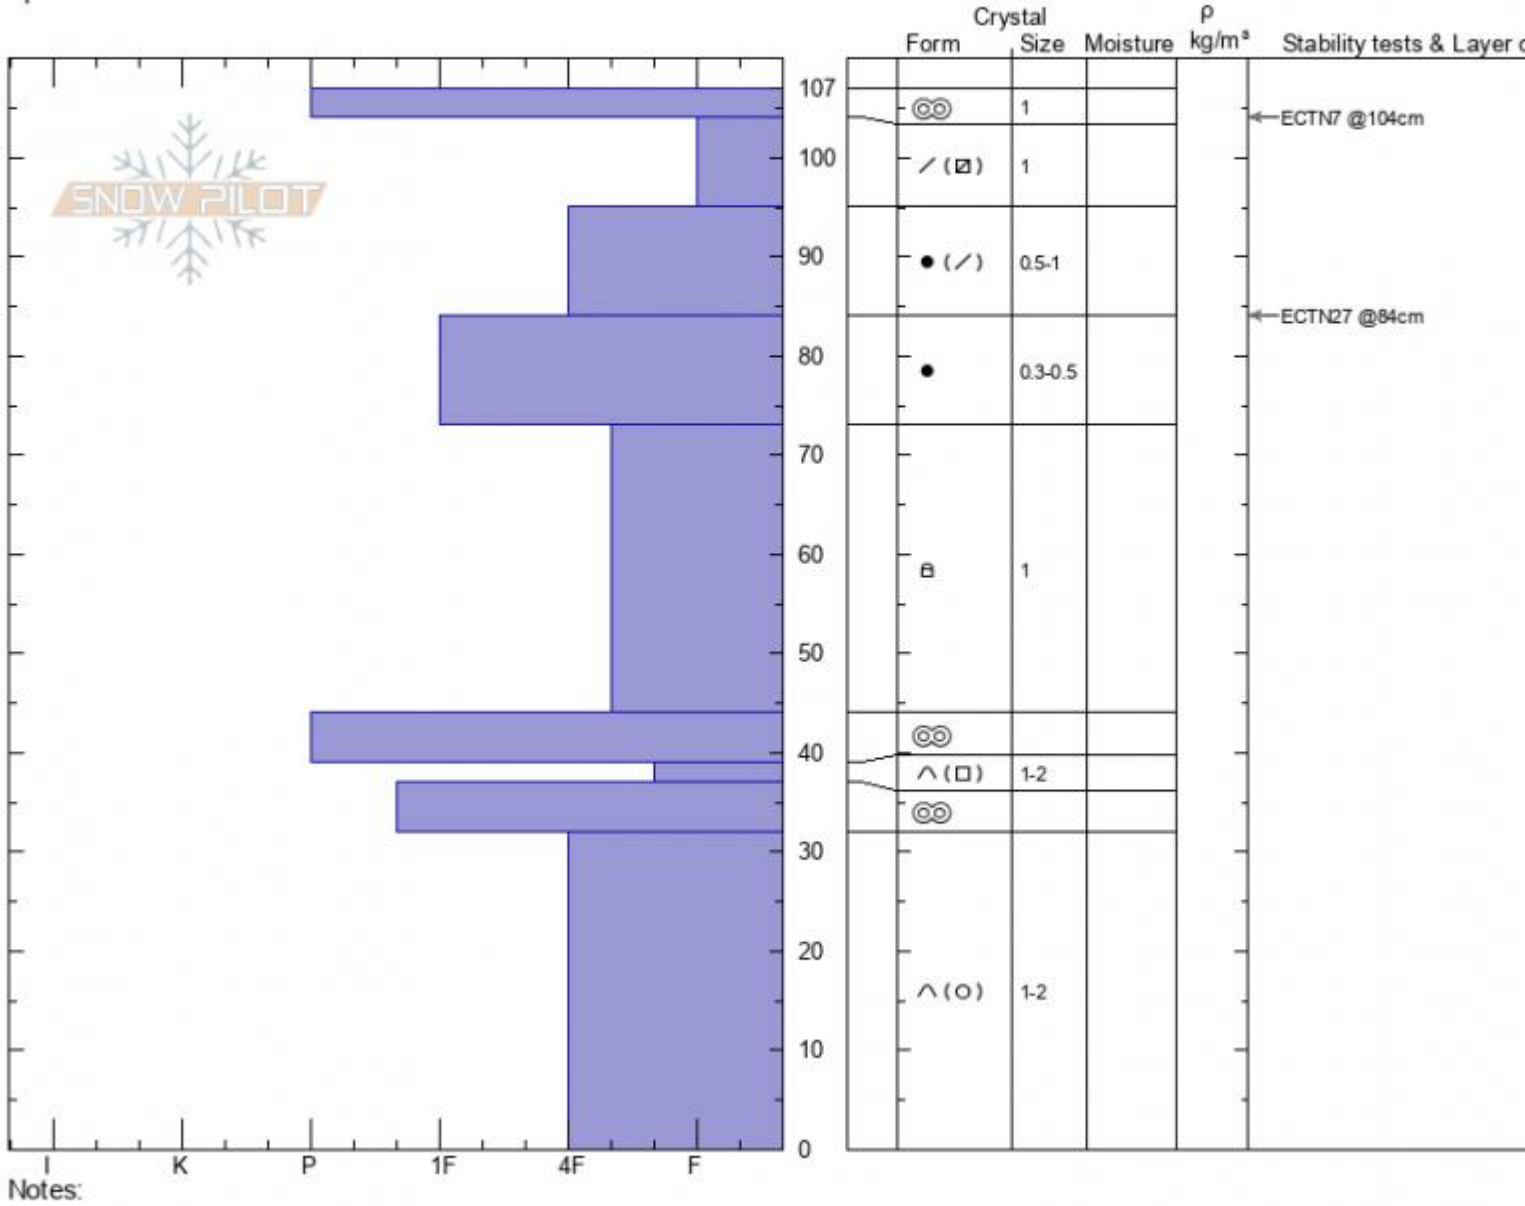

**Divide Peak**  
**Gallatin Range-N**  
**MT**  
 Elevation: **9390 ft**  
 Aspect: **162°**  
 Specifics:

**Erika Birkeland**  
**01/11/2022 - 11:00am**  
 Co-ord: **45.40149N, -110.97092W**  
 Slope Angle: **27°**  
 Wind Loading: **no**

Stability:  
 Air Temperature:  
 Sky Cover: **OVC**  
 Precipitation: **NO**  
 Wind: **Calm**

HS:**107**    Layer Notes:  
 PF:**65**

Advisory Region  
 Northern Gallatin  
 Longitude  
 -110.98W  
 Latitude  
 45.40N  
 Northern Gallatin, 2022-01-11