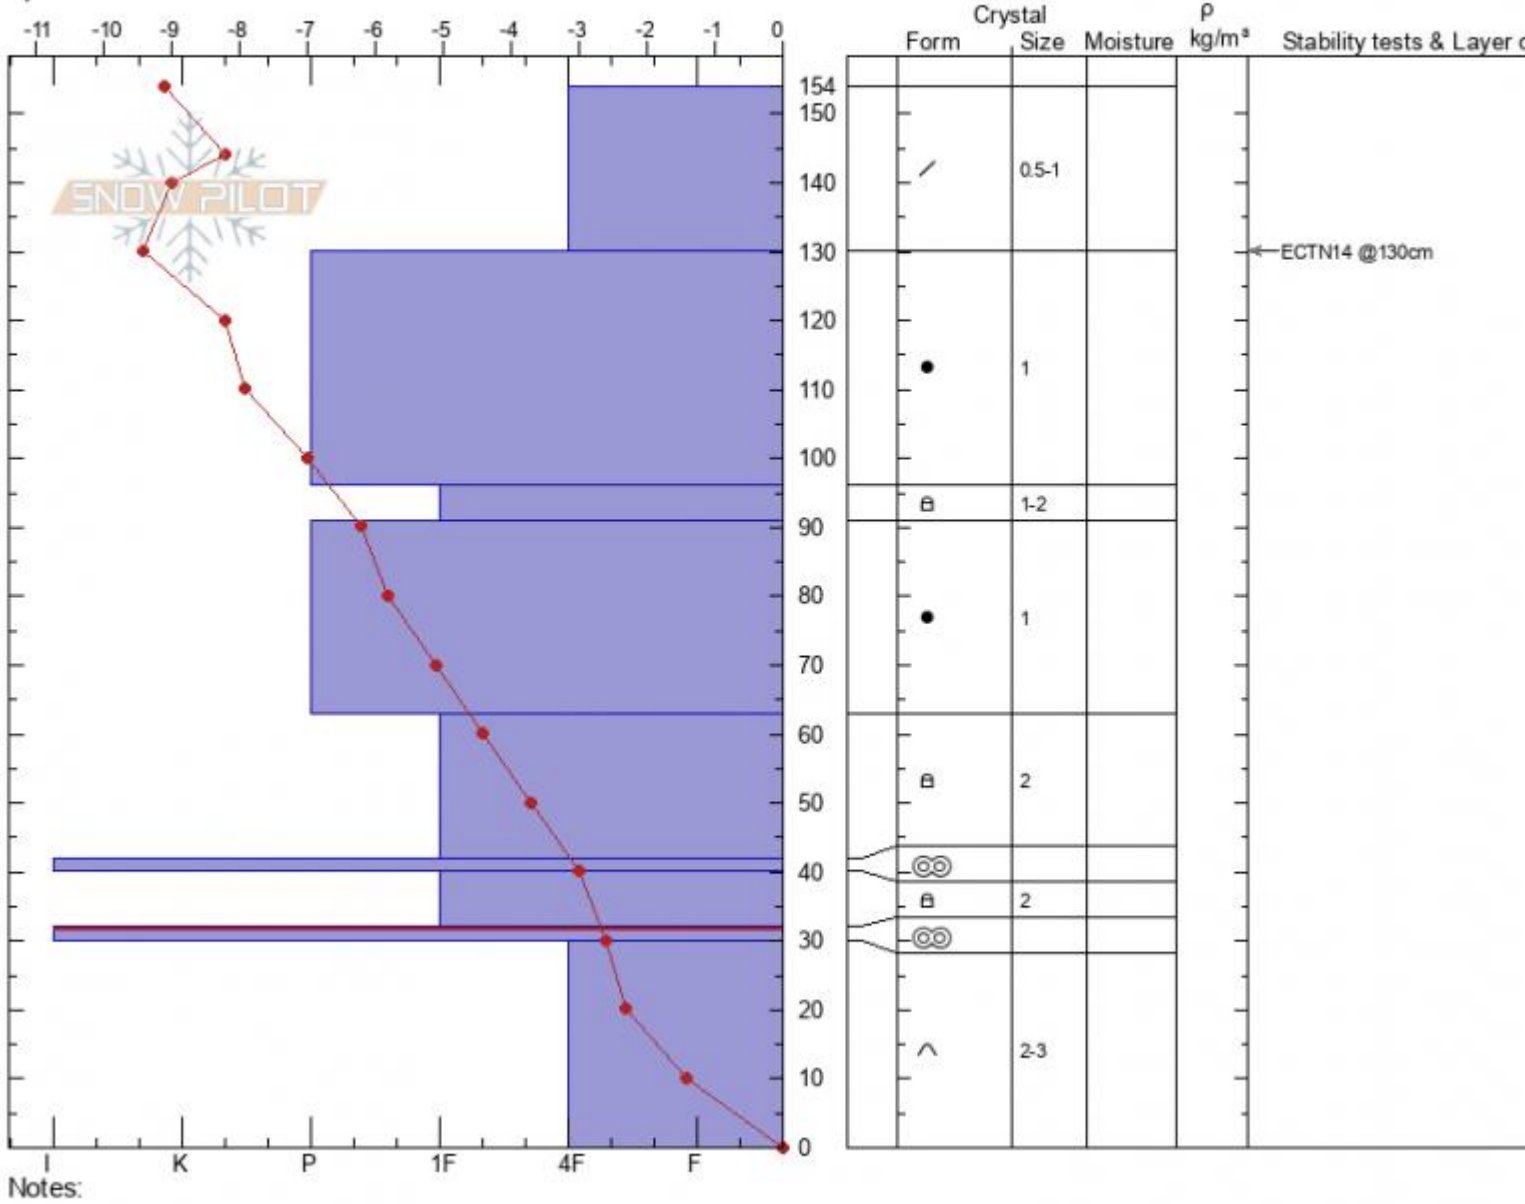

**Blackmore shoulder**  
**Gallatin Range-N**  
**MT**  
 Elevation: **9560 ft**  
 Aspect: **145°**  
 Specifics:

**Nelson VanTassel**  
**01/10/2022 - 2:55pm**  
 Co-ord: **45.44719N, -110.99982W**  
 Slope Angle: **20°**  
 Wind Loading: **previous**

Stability:  
 Air Temperature: **-1.3°C**  
 Sky Cover: **SCT**  
 Precipitation: **NO**  
 Wind: **NW Calm**

HS: **154**    Layer Notes:  
 PF: **35**    32-30cm: **Problematic layer**  
 PS: **10**

Advisory Region  
 Northern Gallatin  
 Longitude  
 -111.00W  
 Latitude  
 45.44N  
 Northern Gallatin, 2022-01-12