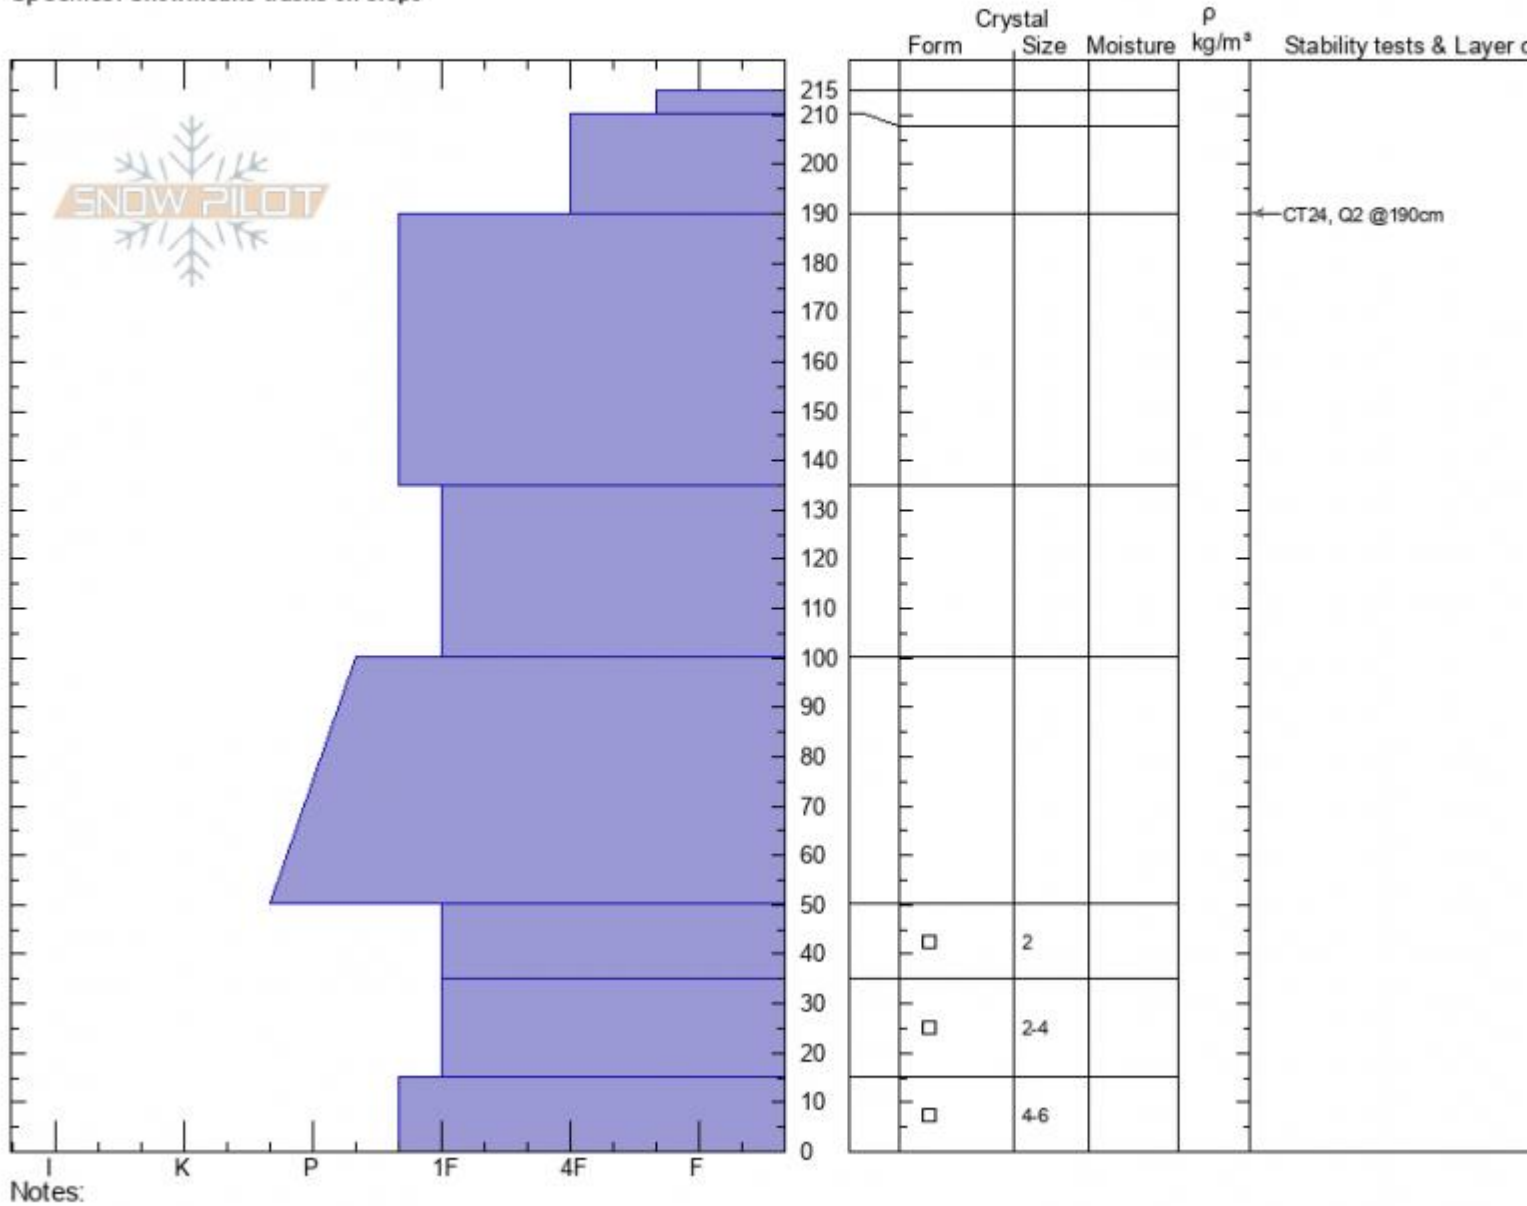

Sawtelle Peak - East
Centennial Range
ID
 Elevation: **9000 ft**
 Aspect: **75°**
 Specifics: **Snowmobile tracks on slope**

Ian Hoyer
01/12/2022 - 11:00am
 Co-ord: **44.55332N, -111.44514W**
 Slope Angle: **20°**
 Wind Loading: **previous**

Stability: **Very Good**
 Air Temperature:
 Sky Cover: **OVC**
 Precipitation: **NO**
 Wind: **Calm**

HS:**215** Layer Notes:
 PF:**25** 35-15cm: **Problematic layer**

Advisory Region
 Island Park
 Longitude
 -111.44W
 Latitude
 44.56N
 Island Park, 2022-01-15