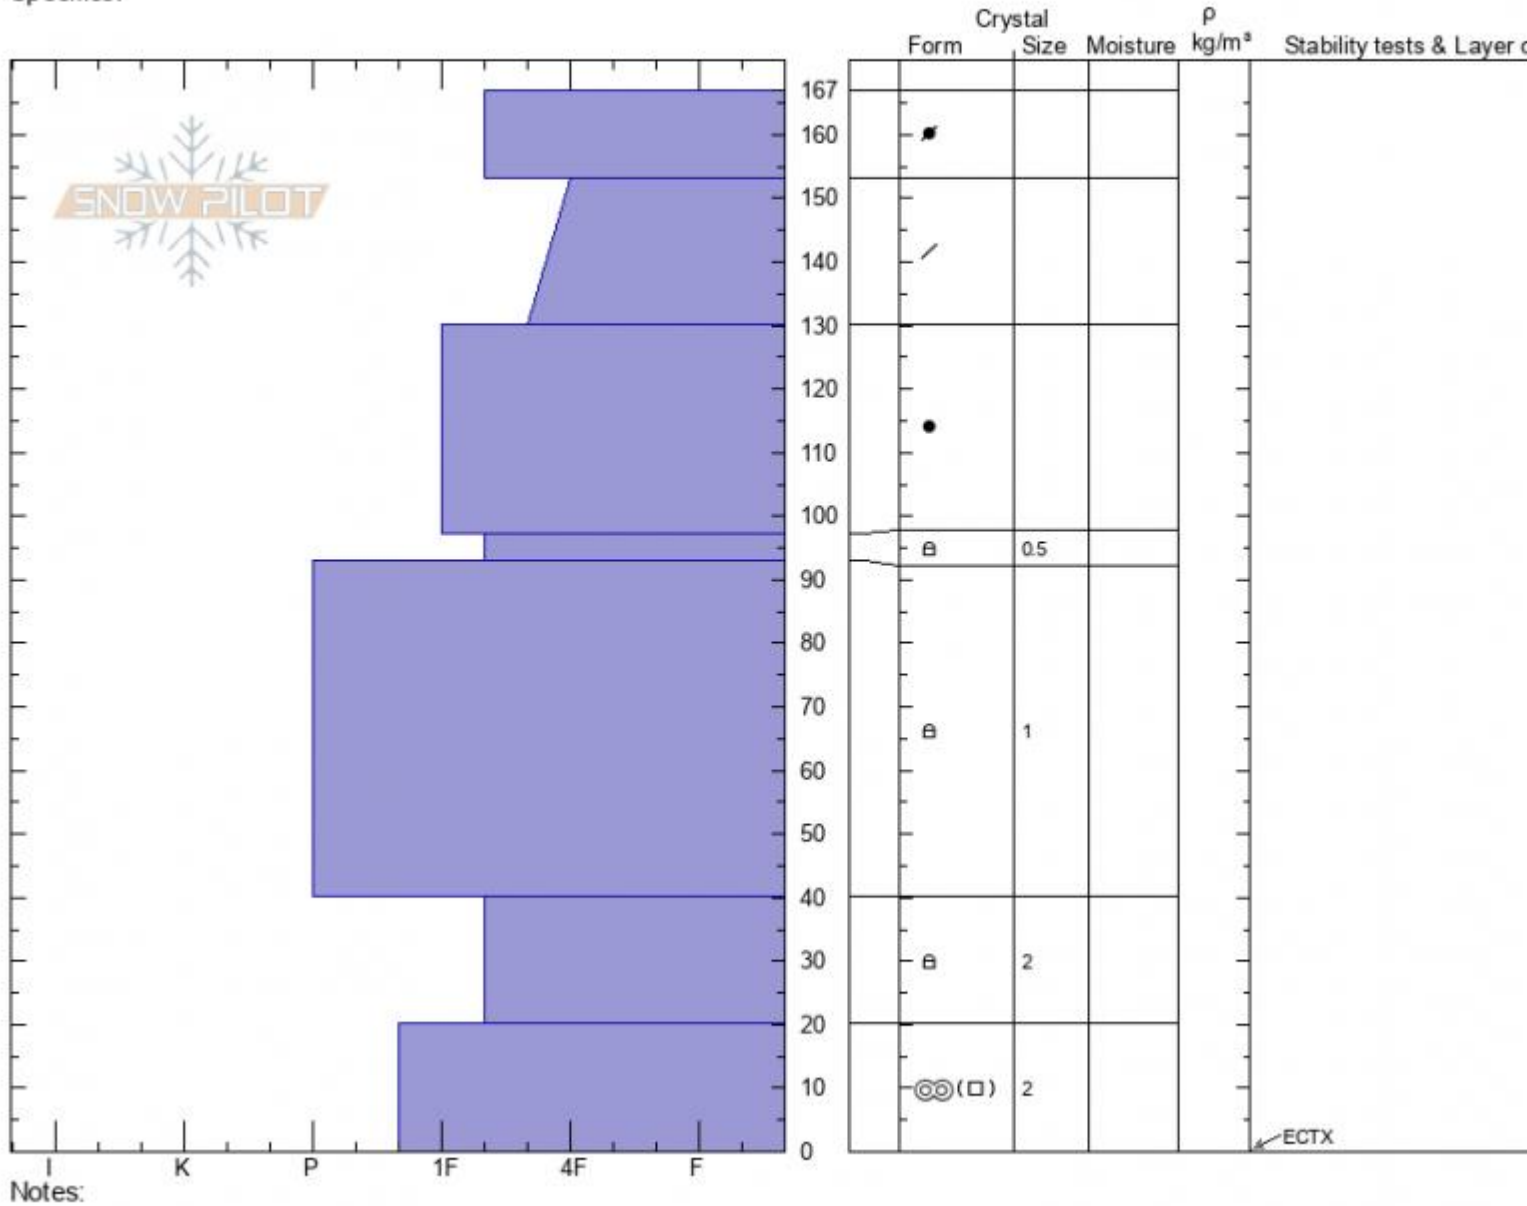

McAtee Basin
Madison Range-N
MT
 Elevation: **9200 ft**
 Aspect: **125°**
 Specifics:

Ian Hoyer
01/13/2022 - 12:00pm
 Co-ord: **45.18340N, -111.44251W**
 Slope Angle: **27°**
 Wind Loading: **no**

Stability: **Good**
 Air Temperature:
 Sky Cover: **OVC**
 Precipitation: **NO**
 Wind: **Calm**

HS: **167** Layer Notes:
 40-20cm: **Problematic layer**

Advisory Region
 Northern Madison
 Longitude
 -111.38W
 Latitude
 45.17N
 Northern Madison, 2022-01-15