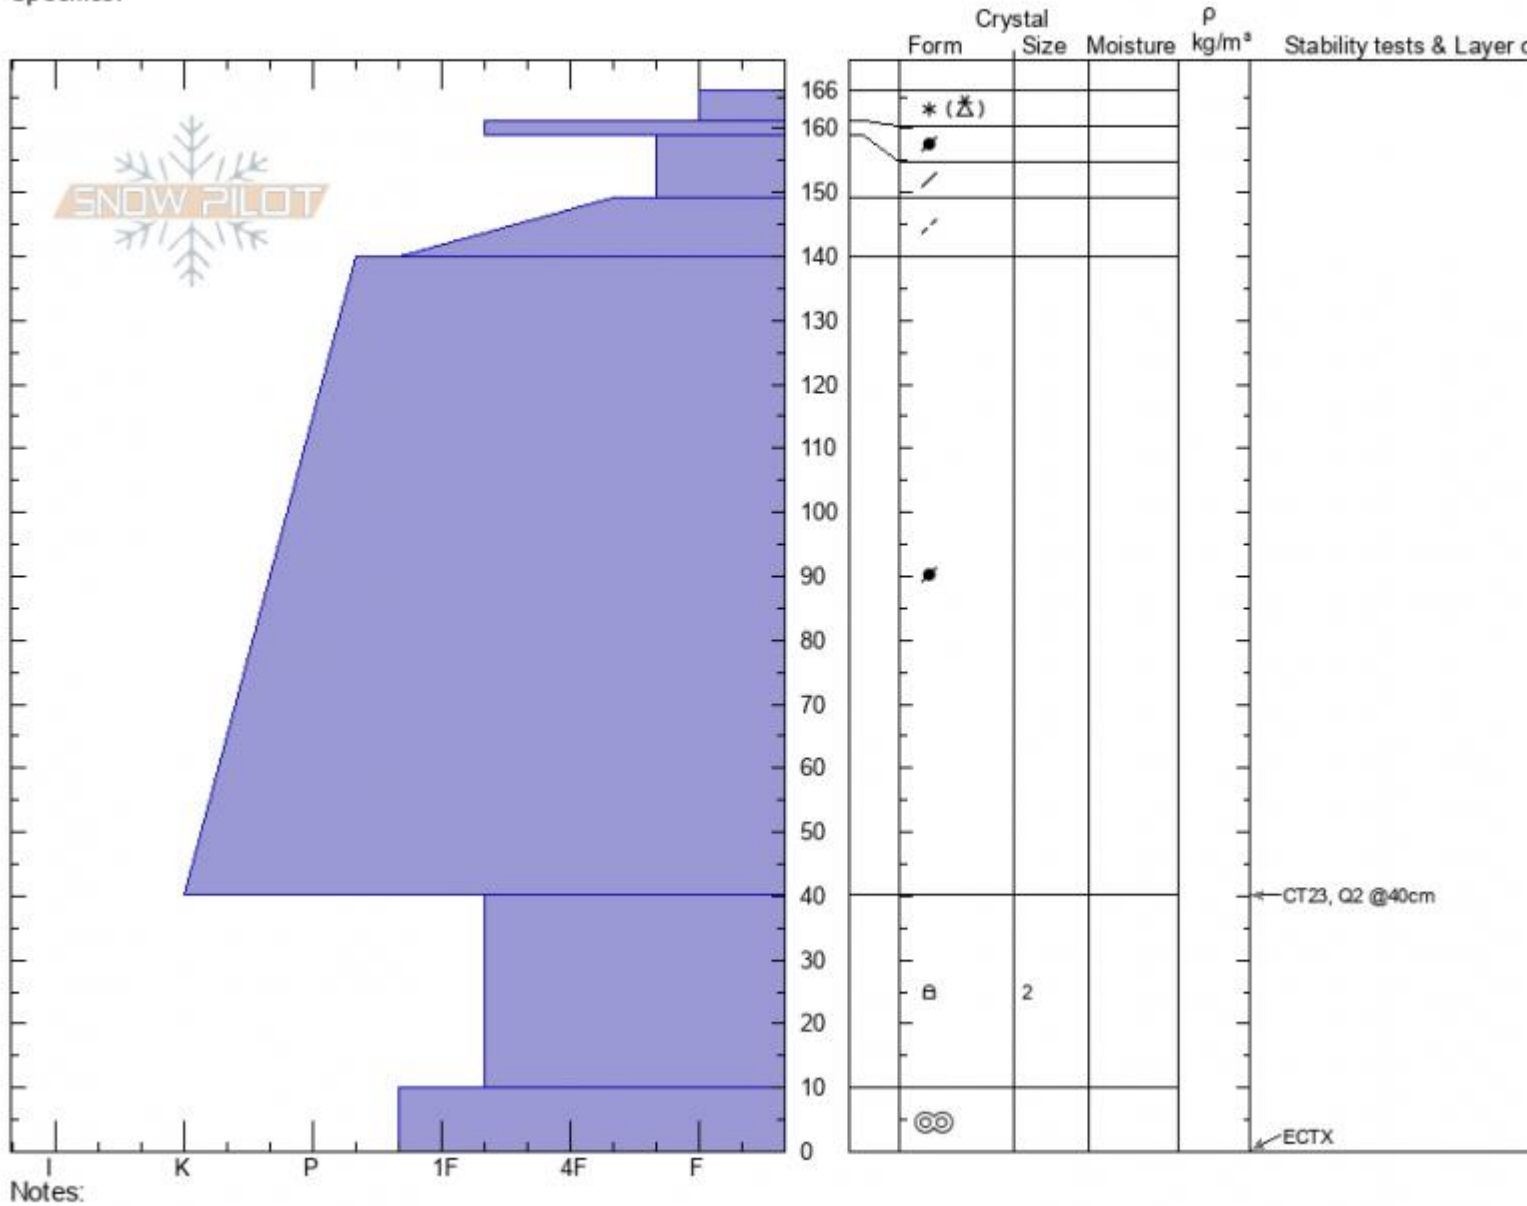

Skyline Ridge
 Madison Range-S
 MT
 Elevation: 9349 ft
 Aspect: 95°
 Specifics:

Alex Marienthal
 01/14/2022 - 1:30am
 Co-ord: 44.88833N, -111.18321W
 Slope Angle: 17°
 Wind Loading:

Stability: **Good**
 Air Temperature: **-4°C**
 Sky Cover: **CLR**
 Precipitation: **NO**
 Wind: **Calm**

HS:166
 PF: 30
 Layer Notes: 40-10cm: Problematic layer

Advisory Region
 Southern Madison
 Longitude
 -111.23W
 Latitude
 44.92N
 Southern Madison, 2022-01-15