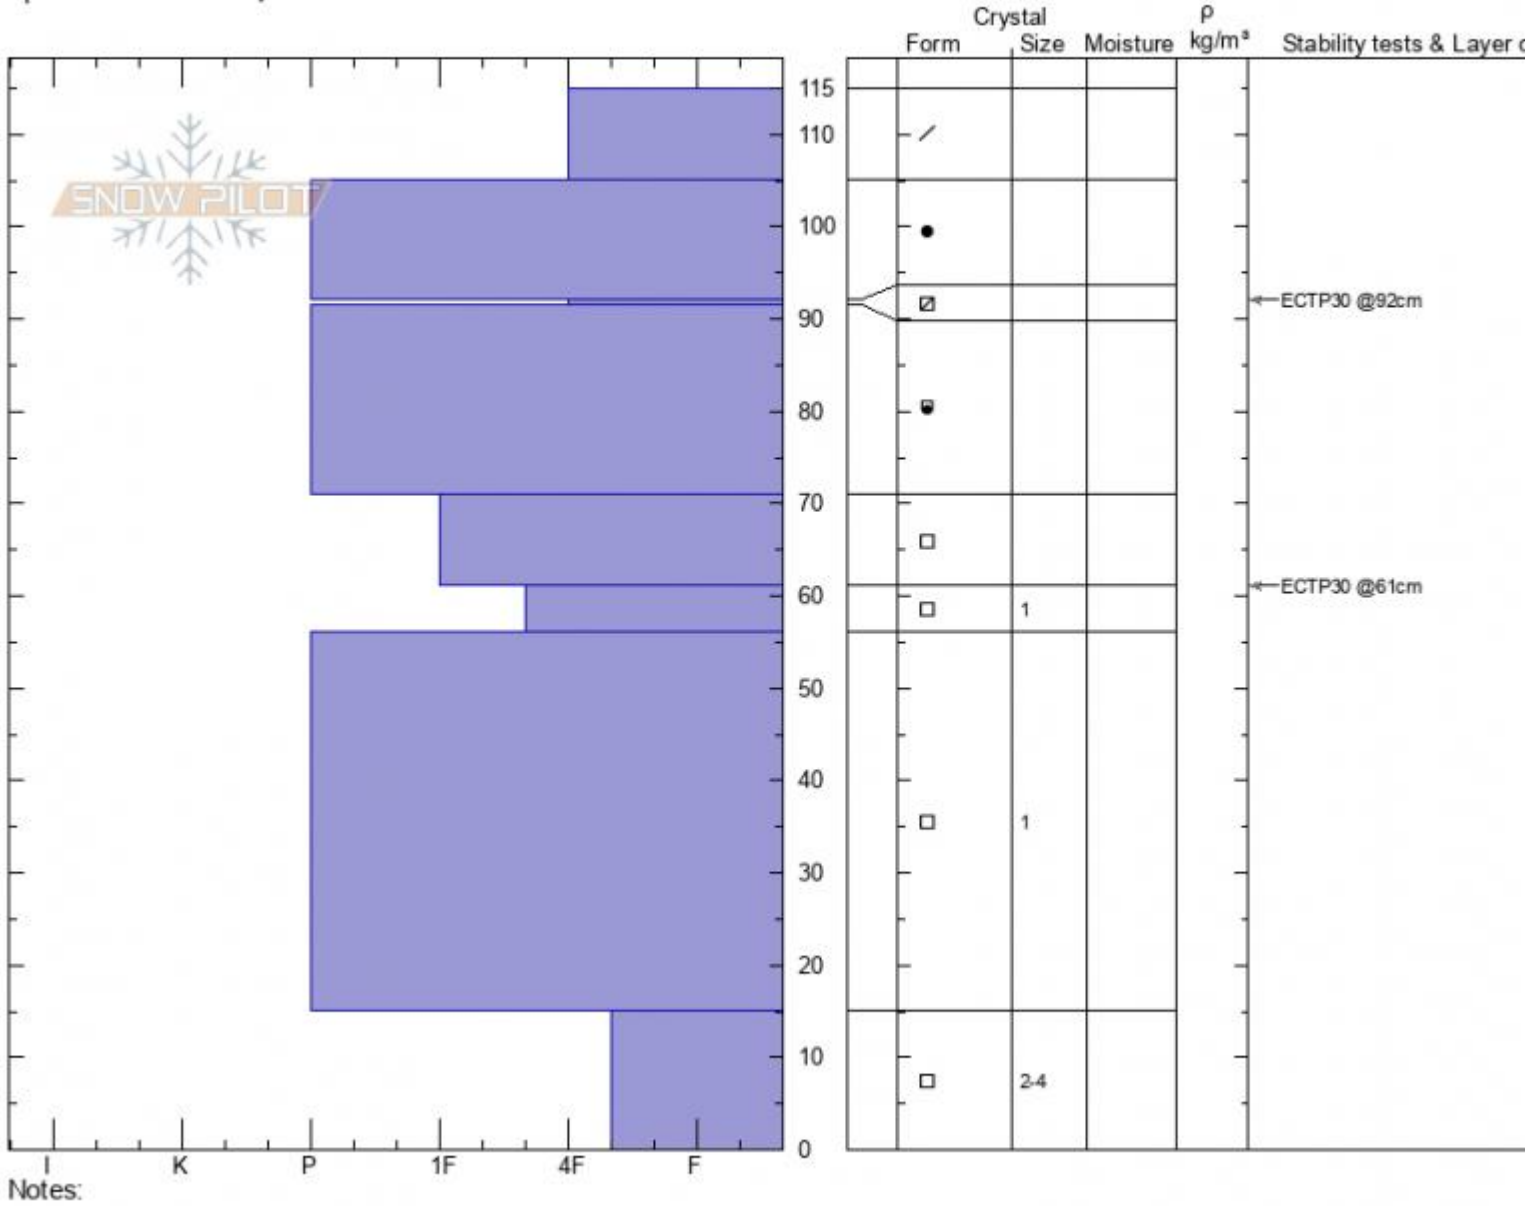

Flanders
Gallatin Range-N
MT
 Elevation: **9900 ft**
 Aspect: **120°**
 Specifics: **We skied slope**

Ian Hoyer
01/18/2022 - 2:00pm
 Co-ord: **45.43729N, -110.94429W**
 Slope Angle: **35°**
 Wind Loading: **previous**

Stability: **Good**
 Air Temperature:
 Sky Cover: **OVC**
 Precipitation: **S-1**
 Wind: **W Moderate**

HS:**115** Layer Notes:
 PF:**5** 61-56cm:Problematic layer
 PS:**0**

Advisory Region
 Northern Gallatin
 Longitude
 -110.93W
 Latitude
 45.44N
 Northern Gallatin, 2022-01-19