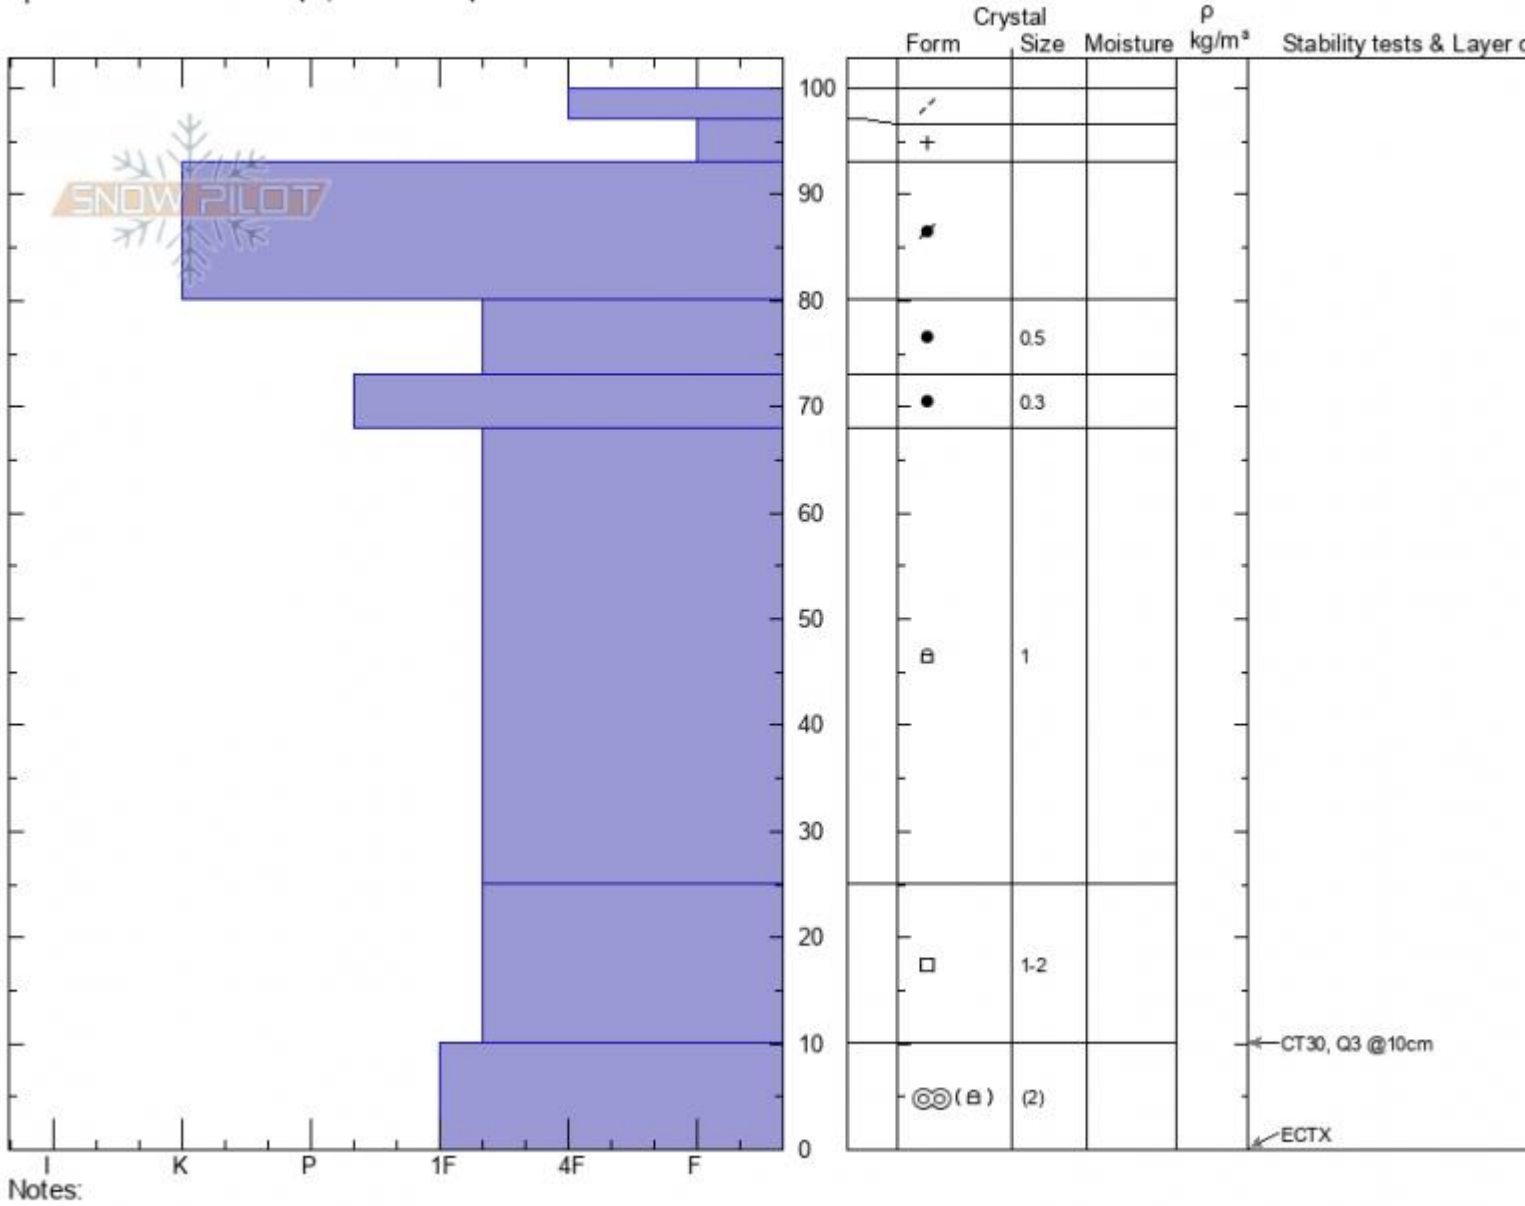

Football Field
Bridger Range
MT
 Elevation: **8500 ft**
 Aspect: **95°**
 Specifics: **Ski tracks on slope; We skied slope**

Ian Hoyer
01/20/2022 - 11:00am
 Co-ord: **45.79792N, -110.93336W**
 Slope Angle: **30°**
 Wind Loading: **yes**

Stability: **Good**
 Air Temperature:
 Sky Cover: **OVC**
 Precipitation: **S-1**
 Wind: **SE Moderate**

HS:100 Layer Notes:
PF:5 25-10cm: **Problematic layer**
PS:0

Advisory Region
 Bridger Range
 Longitude
 -110.94W
 Latitude
 45.79N
 Bridger Range, 2022-01-21