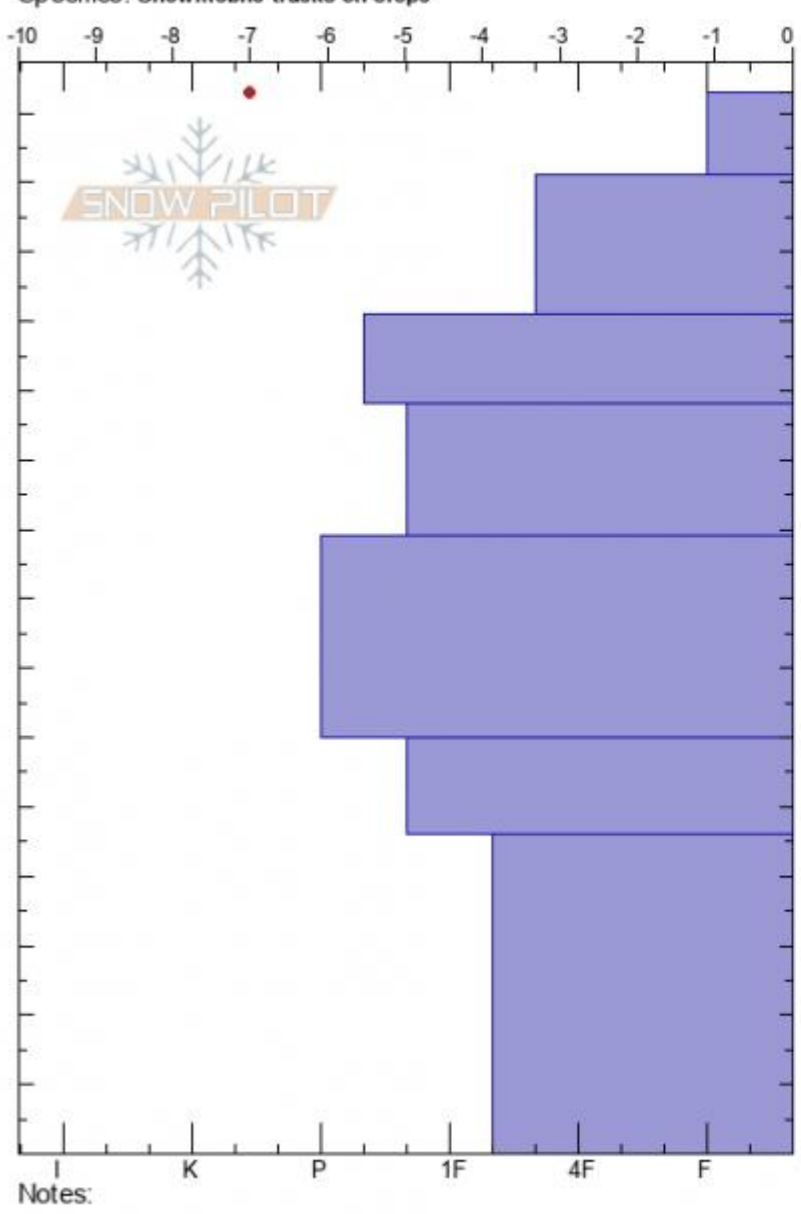

Mt. Abundance, S. end
 Cooke City
 MT
 Elevation: 9191 ft
 Aspect: 116°
 Specifics: Snowmobile tracks on slope

Alex Marienthal
 01/16/2022 - 2:40pm
 Co-ord: 45.06612N, -110.01020W
 Slope Angle: 27°
 Wind Loading: previous

Stability: Good
 Air Temperature: -5°C
 Sky Cover: CLR
 Precipitation: NO
 Wind: S Calm

HS:153 Layer Notes:
 PF: 35 60-46cm: Problematic layer

Form	Crystal Size	Moisture	ρ kg/m ³	Stability tests & Layer c
V	5			
/	0.3			
/	0.3			
•	0.1			
•	0.5			
•	0.5			
B	1			
B	2			

Notes:

Advisory Region
 Cooke City
 Longitude
 -110.02W
 Latitude
 45.08N
 Cooke City, 2022-01-16