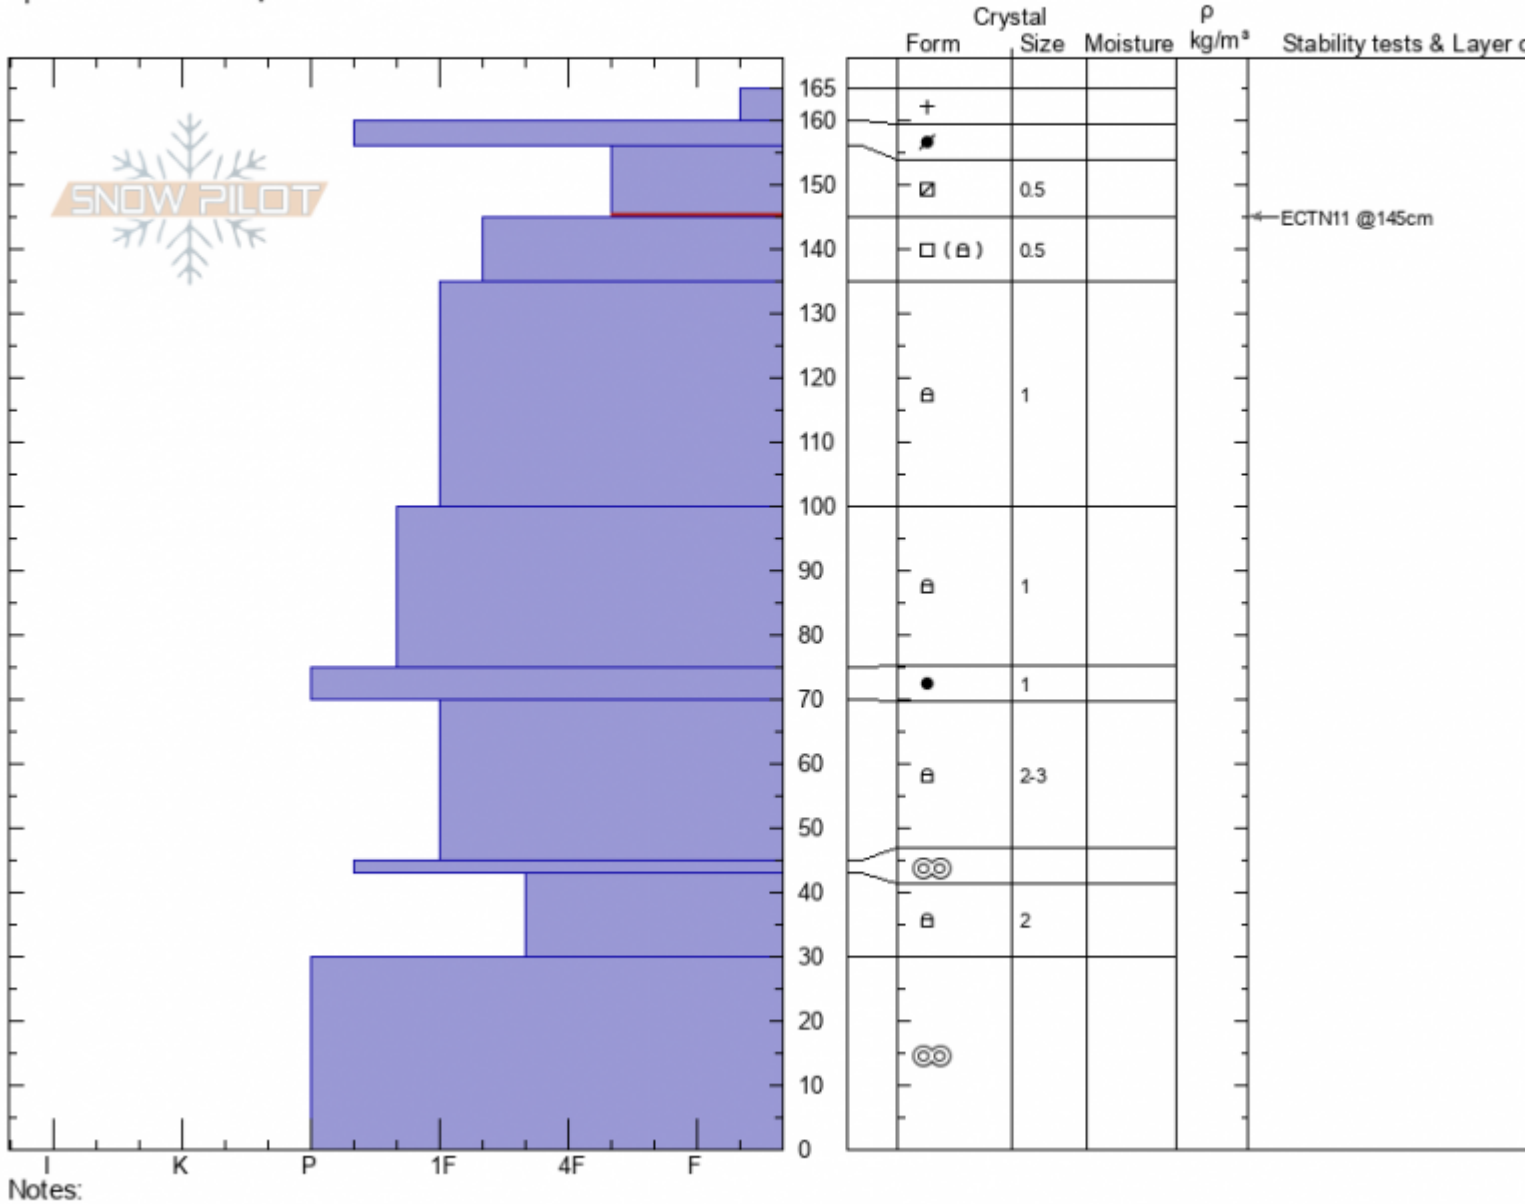

Argentina Bowl
Bridger Range
MT
 Elevation: **8580 ft**
 Aspect: **40°**
 Specifics: **We skied slope**

Doug Chabot-Admin
01/27/2022 - 11:10am
 Co-ord: **45.78620N, -110.93584W**
 Slope Angle: **40°**
 Wind Loading:

Stability: **Good**
 Air Temperature: **-4°C**
 Sky Cover: **CLR**
 Precipitation: **NO**
 Wind: **Calm**

HS: **165** Layer Notes:
 156-145cm: **Problematic layer**

Advisory Region
 Bridger Range
 Longitude
 -110.94W
 Latitude
 45.79N

Forecast link: [GNFAC Avalanche Forecast for Sat Jan 29, 2022](#)
 Bridger Range, 2022-01-27