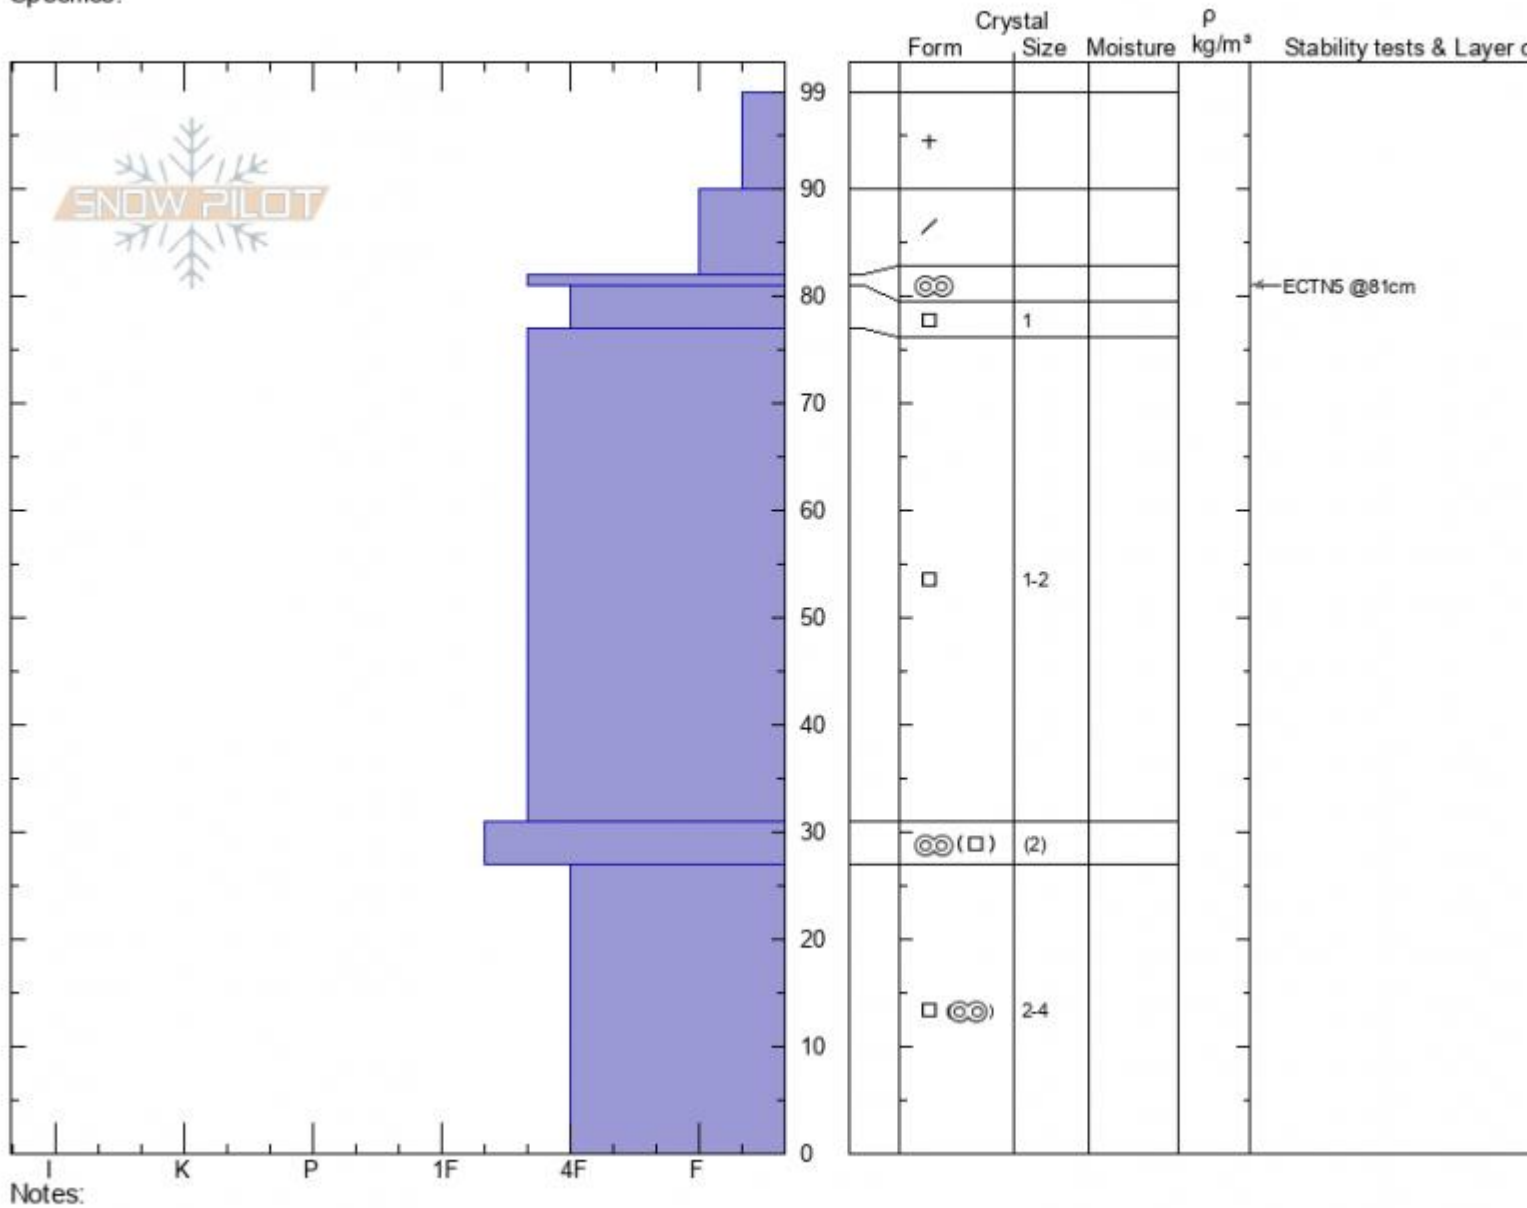

Mt. Ellis Ridgeline
Gallatin Range-N
MT
 Elevation: **7800 ft**
 Aspect: **75°**
 Specifics:

Ian Hoyer
01/27/2022 - 11:00am
 Co-ord: **45.58432N, -110.95830W**
 Slope Angle: **30°**
 Wind Loading: **no**

Stability: **Very Good**
 Air Temperature:
 Sky Cover: **CLR**
 Precipitation: **NO**
 Wind: **Calm**

HS:**99** Layer Notes:
 PF:**99** 27-0cm: **Problematic layer**
 PS:**15**

Advisory Region
 Northern Gallatin
 Longitude
 -110.96W
 Latitude
 45.58N
 Northern Gallatin, 2022-01-27