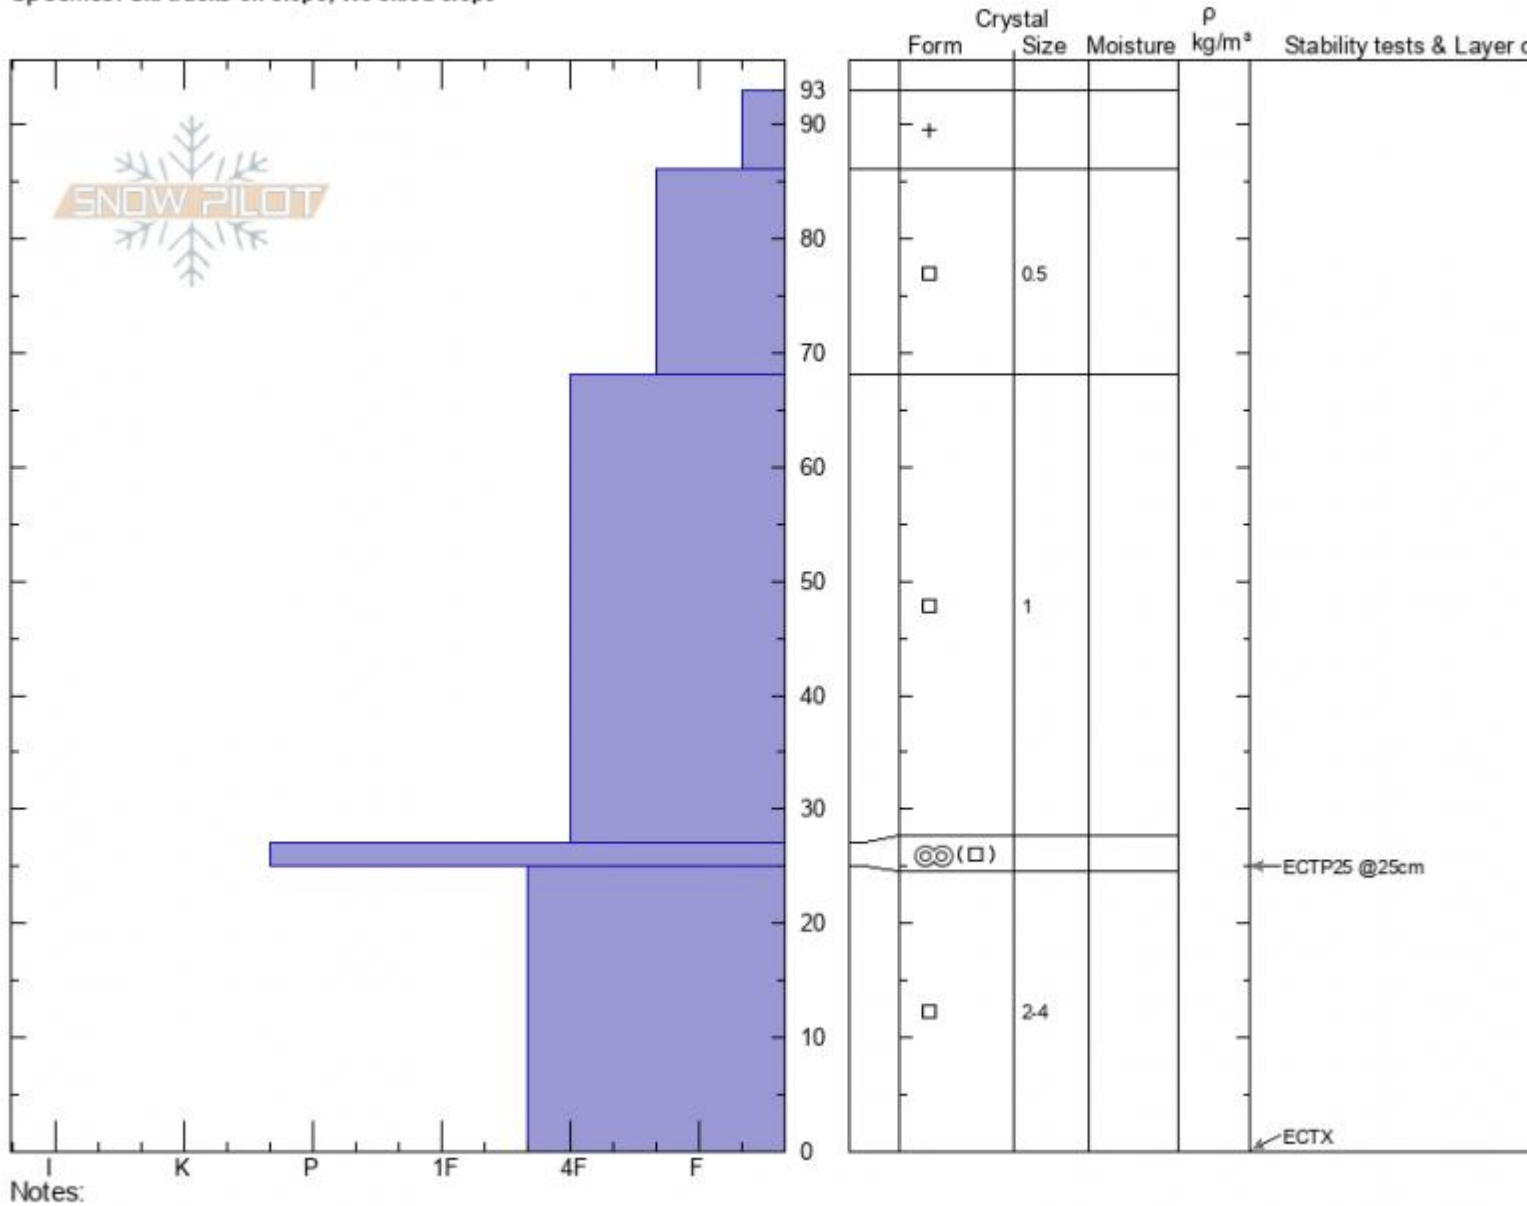

Mt. Ellis Burn
Gallatin Range-N
MT
 Elevation: **8300 ft**
 Aspect: **65°**
 Specifics: **Ski tracks on slope; We skied slope**

Ian Hoyer
01/27/2022 - 12:45pm
 Co-ord: **45.57790N, -110.95427W**
 Slope Angle: **25°**
 Wind Loading: **no**

Stability: **Very Good**
 Air Temperature:
 Sky Cover: **CLR**
 Precipitation: **NO**
 Wind: **Calm**

HS: **93** Layer Notes:
 PF: **90** 25-0cm: **Problematic layer**
 PS: **15**

Advisory Region
 Northern Gallatin
 Longitude
 -110.96W
 Latitude
 45.58N
 Northern Gallatin, 2022-01-27