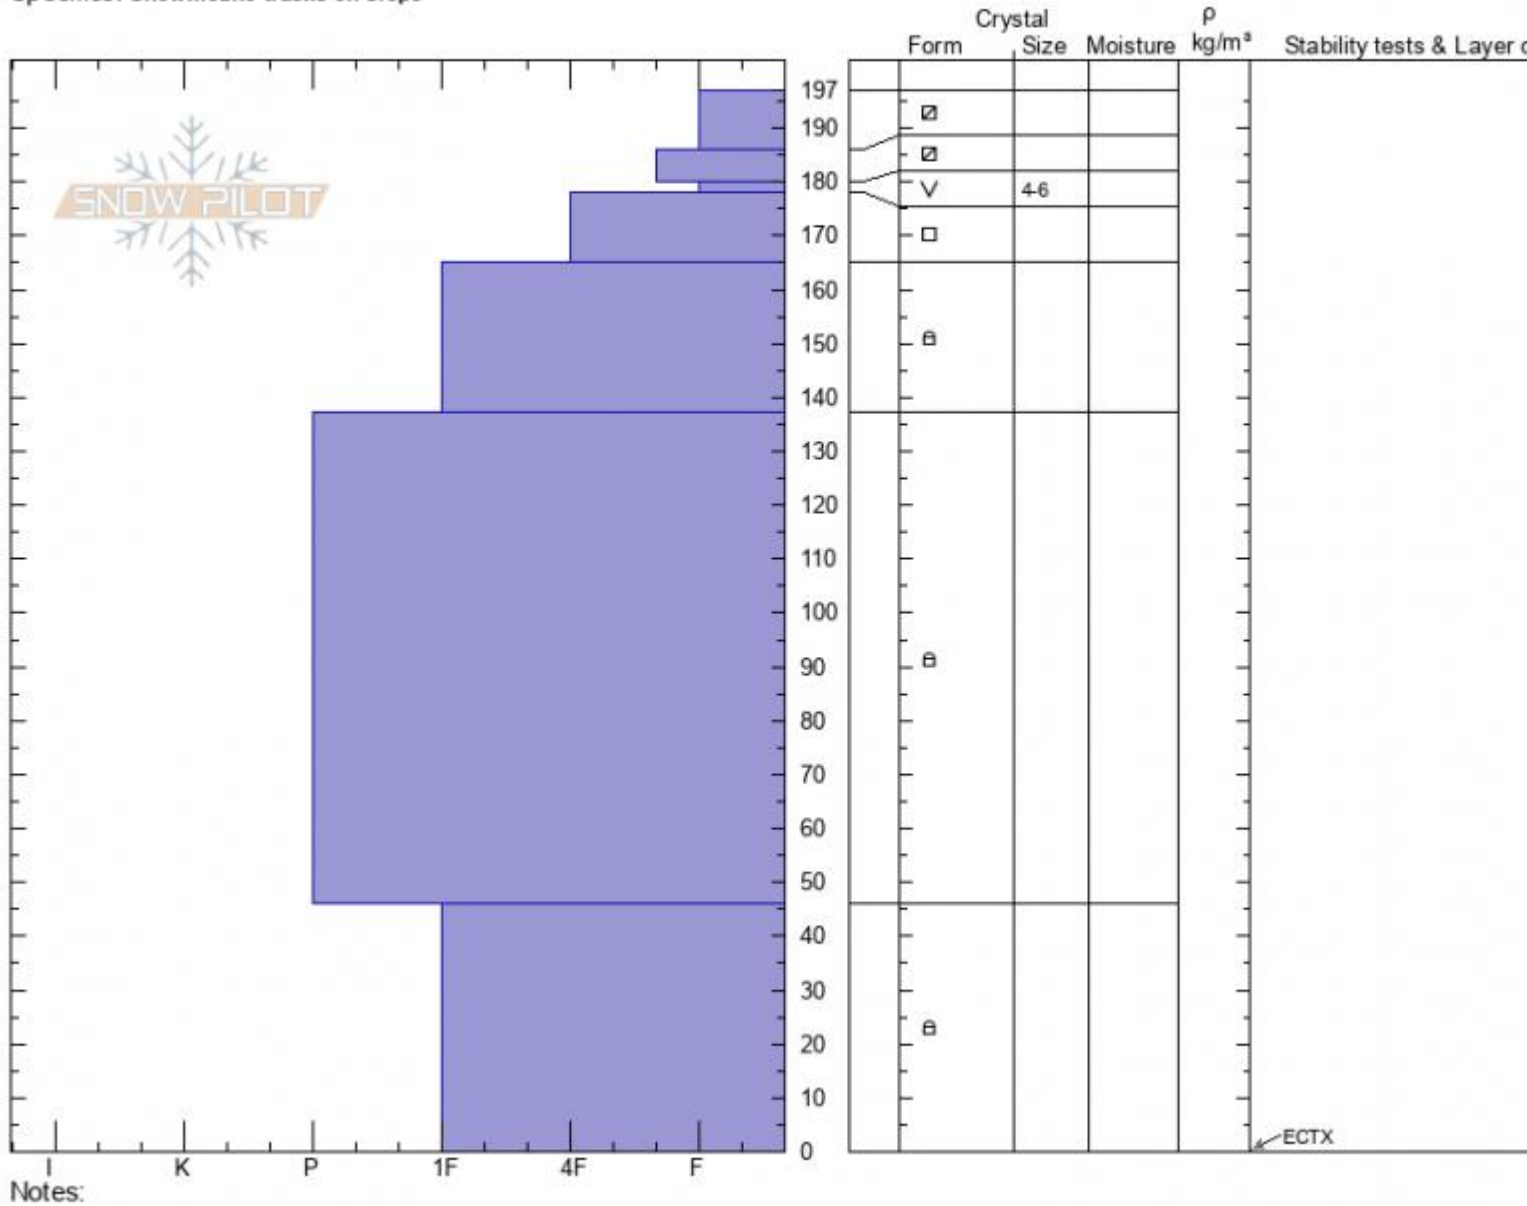

Almost Died
Cooke City
MT
 Elevation: **9500 ft**
 Aspect: **60°**
 Specifics: **Snowmobile tracks on slope**

Ian Hoyer
01/29/2022 - 3:45pm
 Co-ord: **45.05053N, -109.93102W**
 Slope Angle: **28°**
 Wind Loading: **previous**

Stability: **Good**
 Air Temperature:
 Sky Cover: **BKN**
 Precipitation: **NO**
 Wind: **Calm**

HS:197 Layer Notes:
 180-178cm: **Problematic layer**

Advisory Region
 Cooke City
 Longitude
 -109.95W
 Latitude
 45.06N
 Cooke City, 2022-02-01