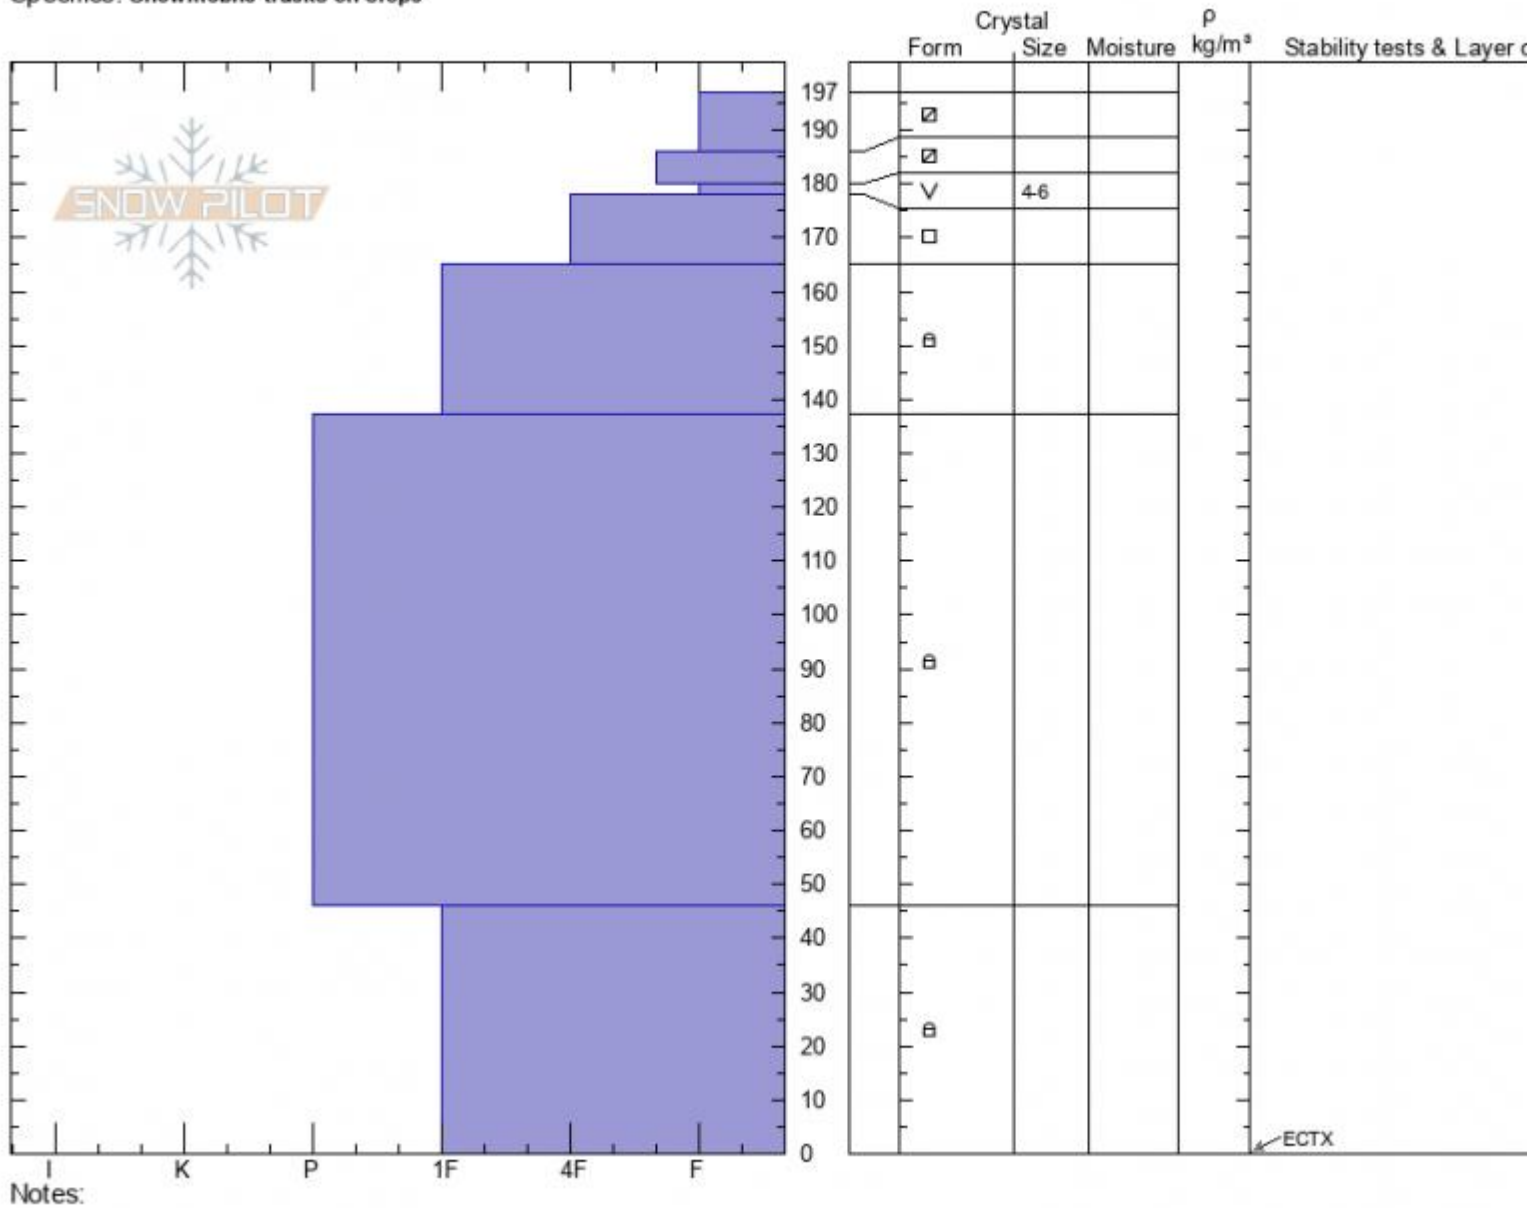

Almost Died
Cooke City
MT
 Elevation: **9500 ft**
 Aspect: **60°**
 Specifics: **Snowmobile tracks on slope**

Ian Hoyer
01/29/2022 - 3:45pm
 Co-ord: **45.05053N, -109.93102W**
 Slope Angle: **28°**
 Wind Loading: **previous**

Stability: **Good**
 Air Temperature:
 Sky Cover: **BKN**
 Precipitation: **NO**
 Wind: **Calm**

HS:197 Layer Notes:
 180-178cm: **Problematic layer**

Advisory Region
 Cooke City
 Longitude
 -109.95W
 Latitude
 45.06N
 Cooke City, 2022-02-01