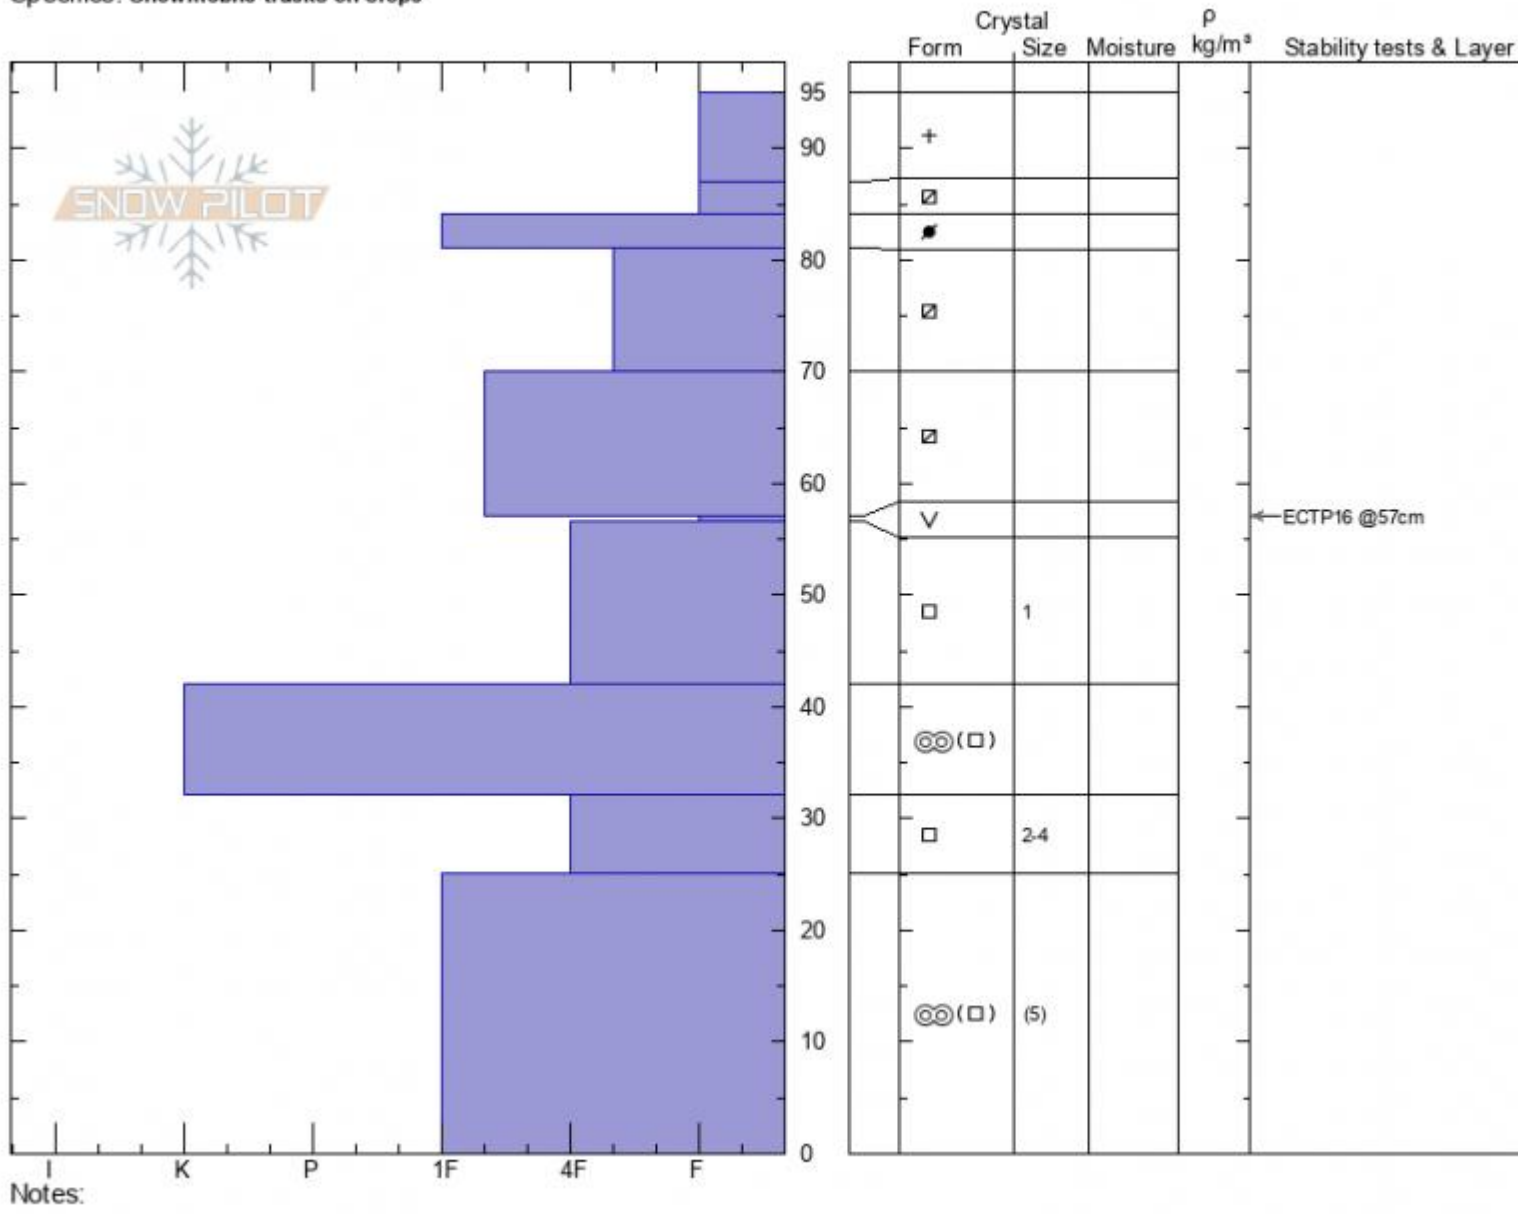

**Lulu Pass**  
**Cooke City**  
**MT**  
 Elevation: **10000 ft**  
 Aspect: **175°**  
 Specifics: **Snowmobile tracks on slope**

**Ian Hoyer**  
**01/30/2022 - 11:00am**  
 Co-ord: **45.07238N, -109.95519W**  
 Slope Angle: **32°**  
 Wind Loading: **previous**

Stability: **Good**  
 Air Temperature:  
 Sky Cover: **BKN**  
 Precipitation: **NO**  
 Wind: **S Light Breeze**

HS:**95** Layer Notes:  
 PF:**35** 57-56.5cm: **Problematic layer**

Advisory Region  
 Cooke City  
 Longitude  
 -109.96W  
 Latitude  
 45.07N  
 Cooke City, 2022-02-01