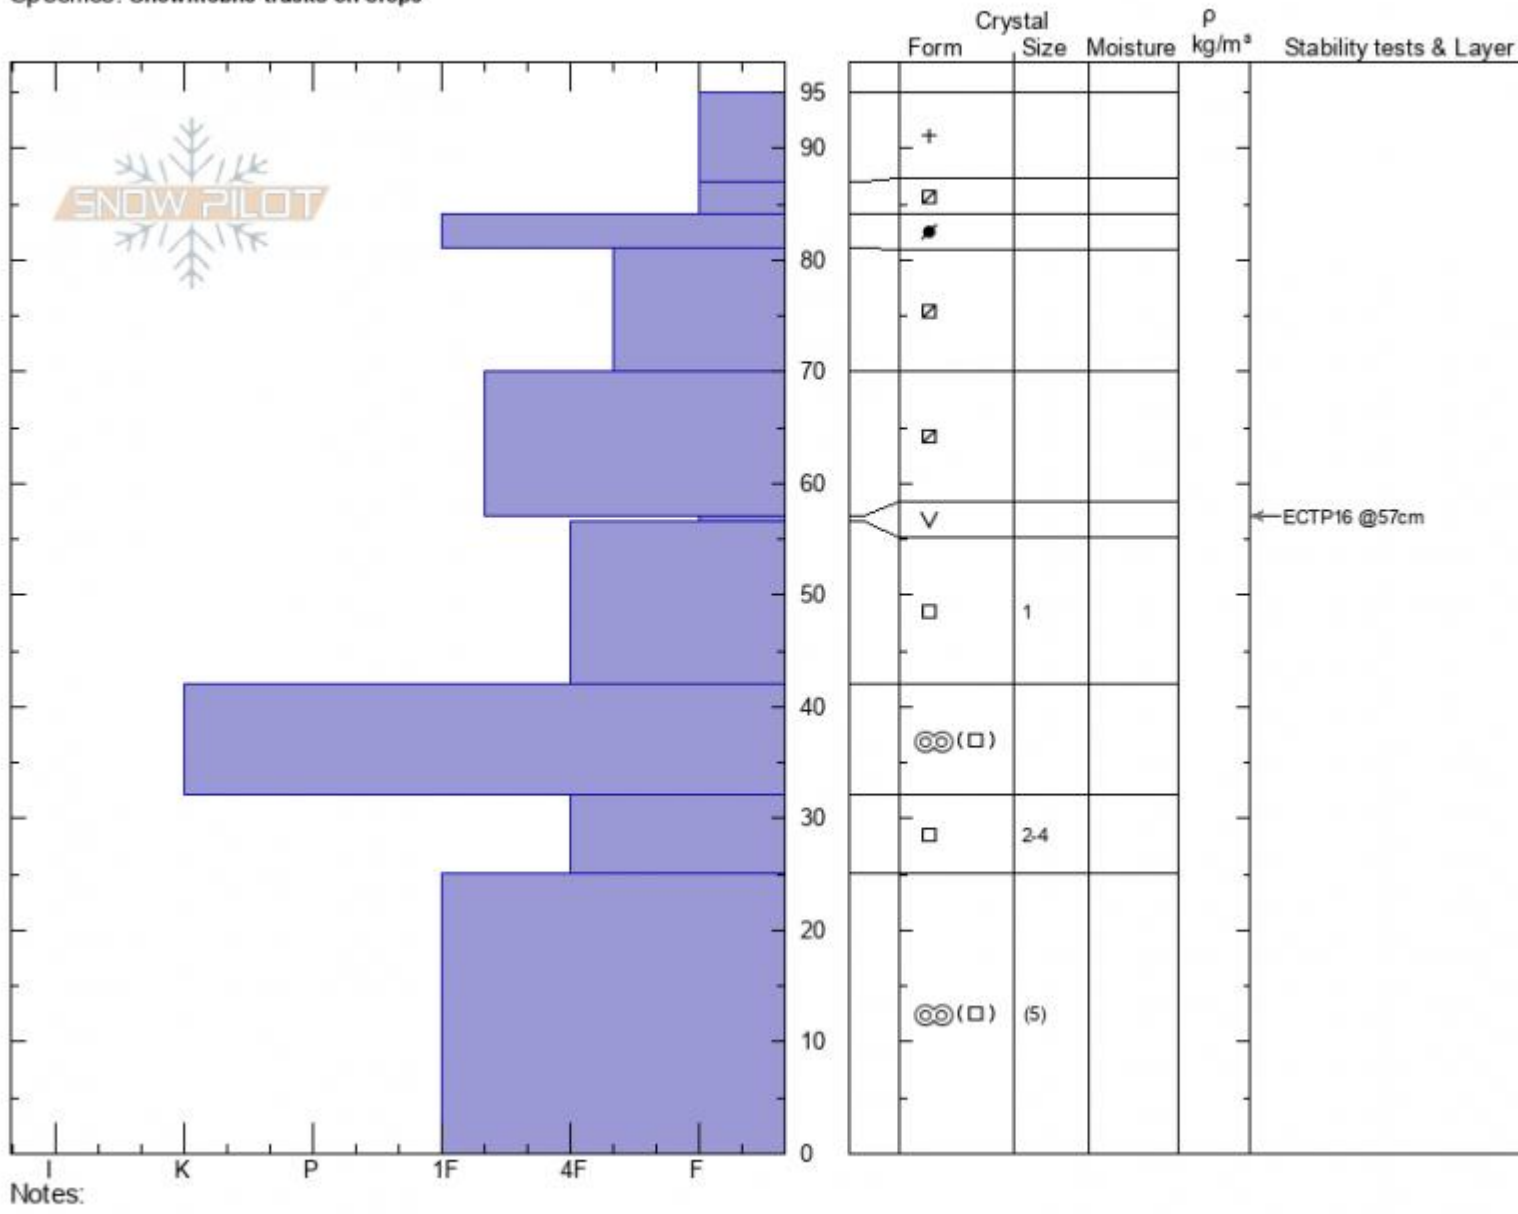

Lulu Pass
Cooke City
MT
 Elevation: **10000 ft**
 Aspect: **175°**
 Specifics: **Snowmobile tracks on slope**

Ian Hoyer
01/30/2022 - 11:00am
 Co-ord: **45.07238N, -109.95519W**
 Slope Angle: **32°**
 Wind Loading: **previous**

Stability: **Good**
 Air Temperature:
 Sky Cover: **BKN**
 Precipitation: **NO**
 Wind: **S Light Breeze**

HS: **95** Layer Notes:
 PF: **35** 57-56.5cm: **Problematic layer**

Advisory Region
 Cooke City
 Longitude
 -109.96W
 Latitude
 45.07N
 Cooke City, 2022-02-01