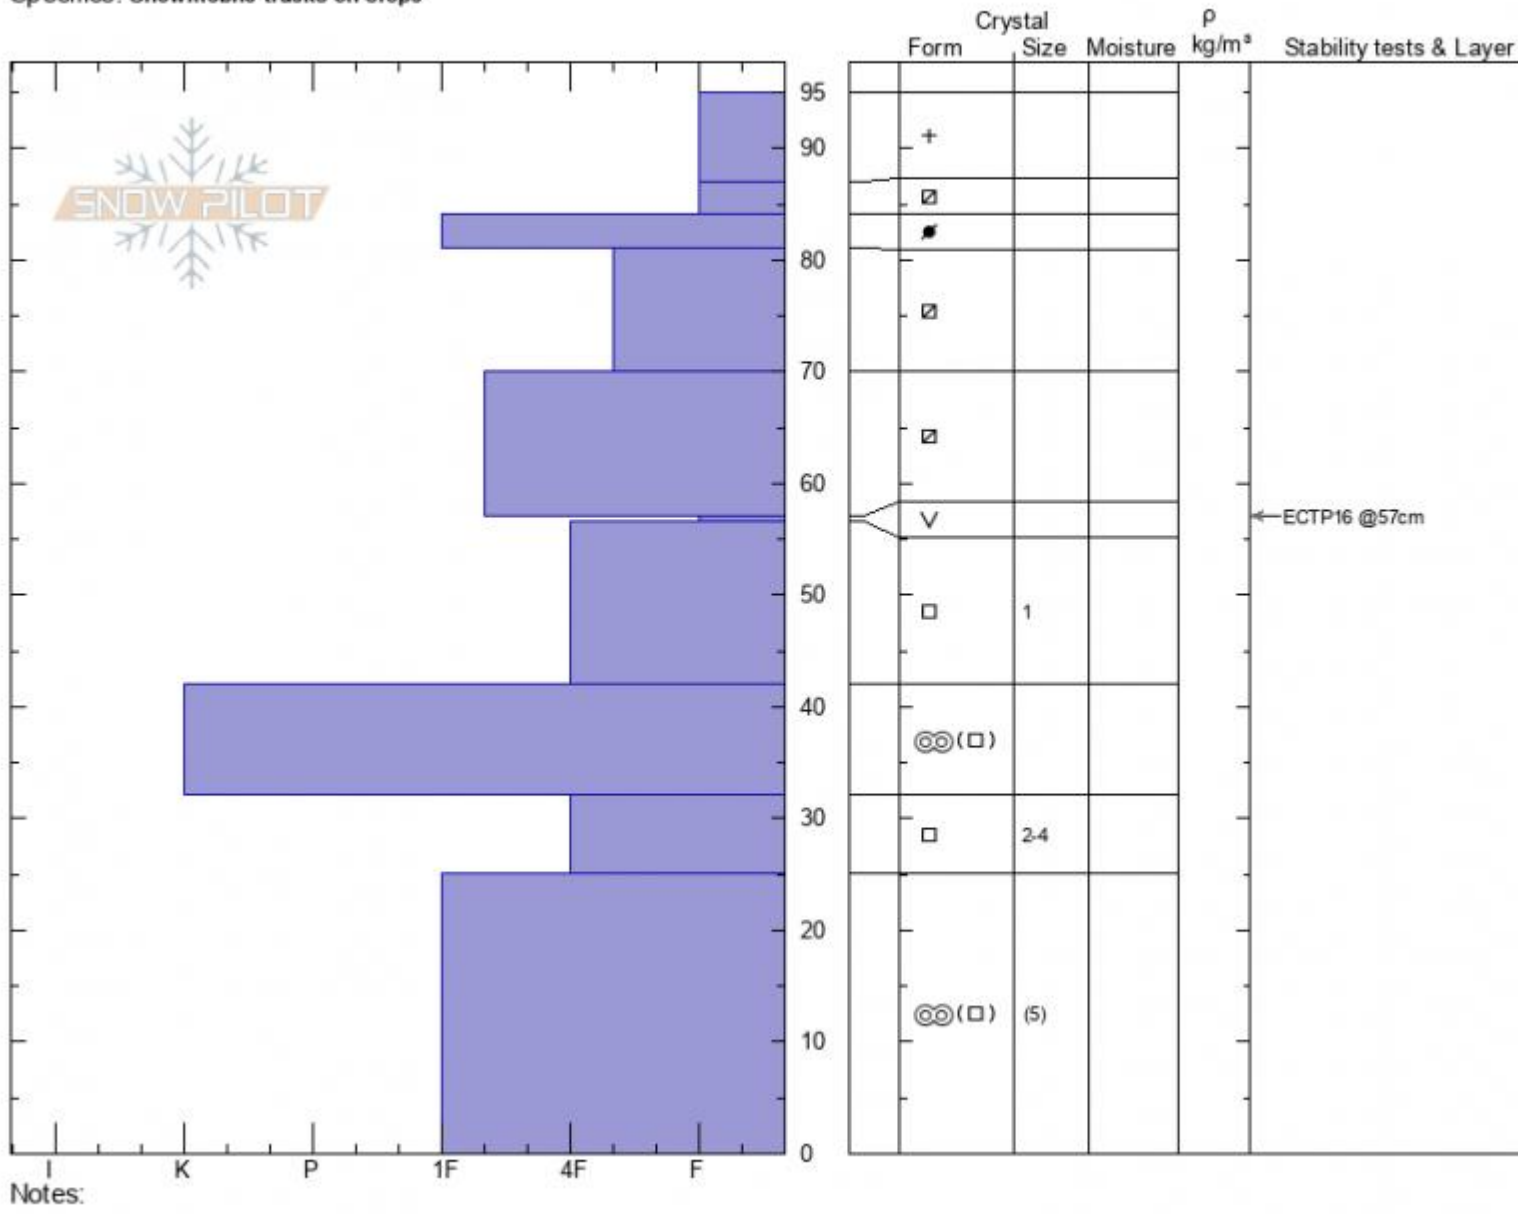

Lulu Pass
Cooke City
MT
 Elevation: **10000 ft**
 Aspect: **175°**
 Specifics: **Snowmobile tracks on slope**

Ian Hoyer
01/30/2022 - 11:00am
 Co-ord: **45.07238N, -109.95519W**
 Slope Angle: **32°**
 Wind Loading: **previous**

Stability: **Good**
 Air Temperature:
 Sky Cover: **BKN**
 Precipitation: **NO**
 Wind: **S Light Breeze**

HS:**95** Layer Notes:
 PF:**35** 57-56.5cm: **Problematic layer**

Advisory Region
 Cooke City
 Longitude
 -109.96W
 Latitude
 45.07N
 Cooke City, 2022-02-01