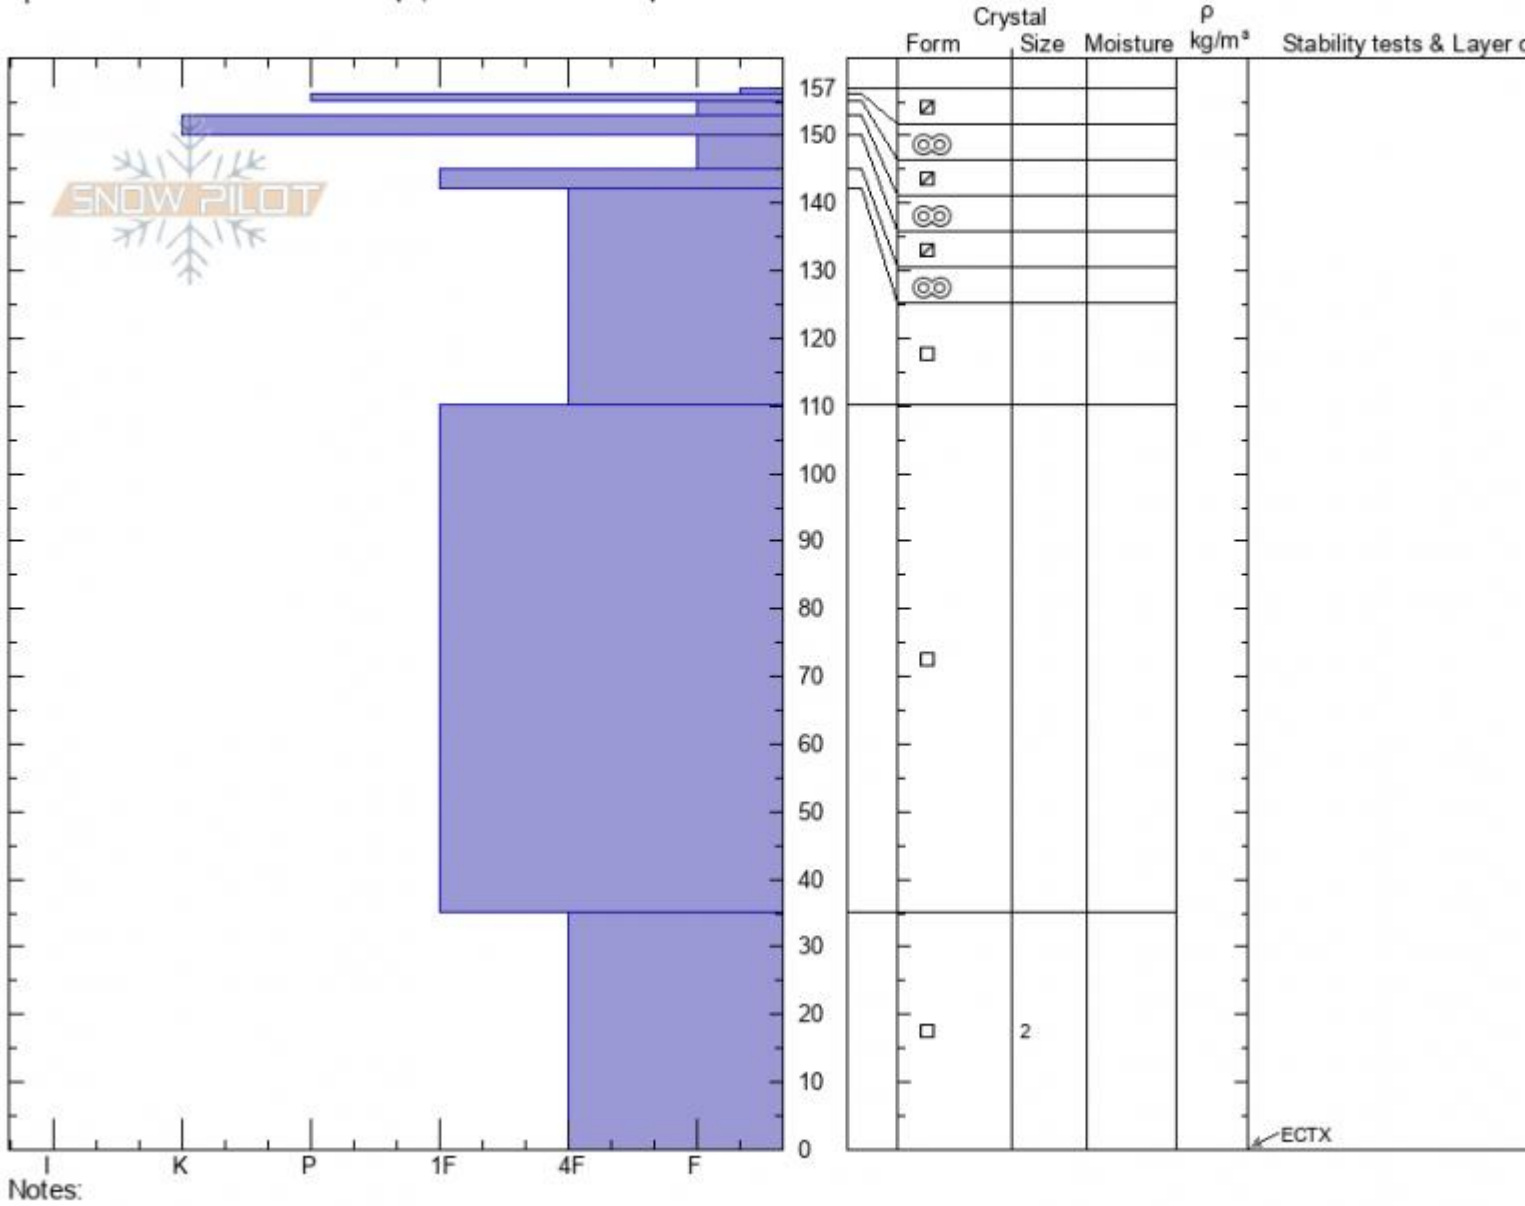

Scotch Bonnet Shoulder Ian Hoyer
Cooke City **01/30/2022 - 9:00am**
MT Co-ord: **45.06999N, -109.94239W**
Elevation: **9700 ft** Slope Angle: **28°**
Aspect: **155°** Wind Loading: **no**
Specifics: Snowmobile tracks on slope; We snowmobiled slope

Stability: **Good**
Air Temperature:
Sky Cover: **BKN**
Precipitation: **NO**
Wind: **Calm**

HS:**157** Layer Notes:
PF: **30** 150-145cm: **Problematic layer**

Advisory Region
Cooke City
Longitude
-109.95W
Latitude
45.07N
Cooke City, 2022-02-01