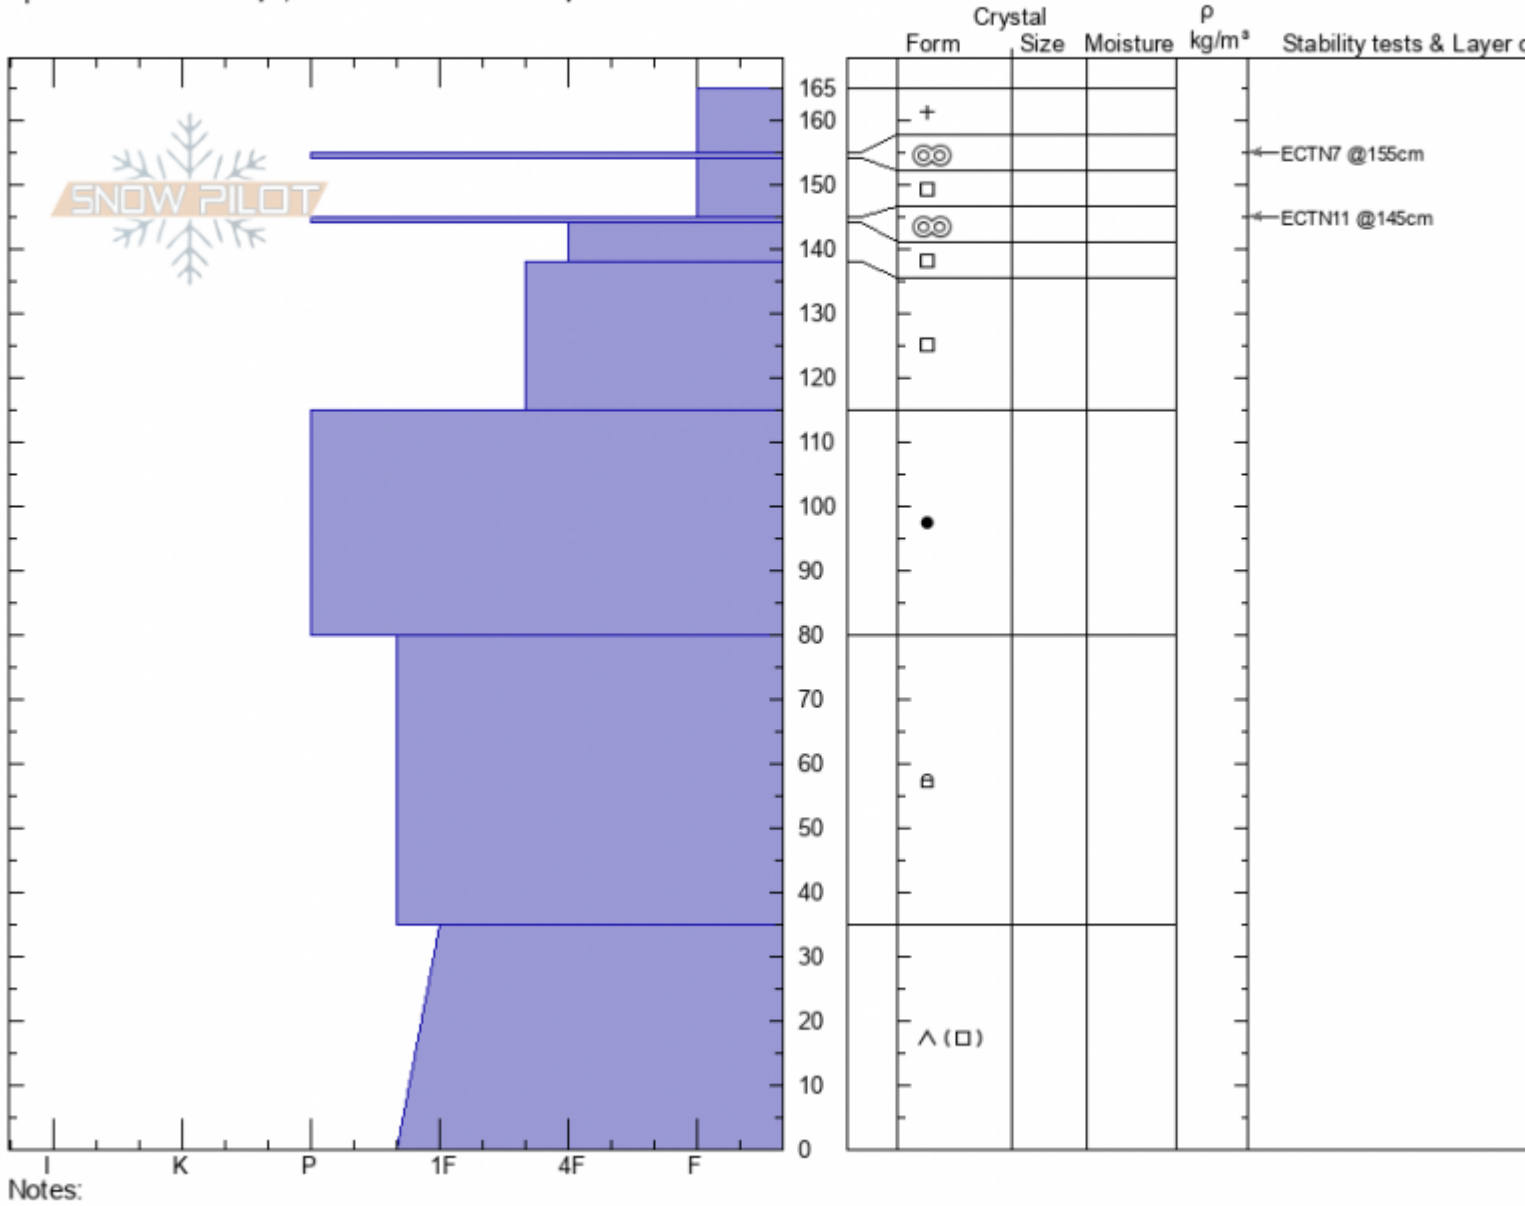

Rasta Chute
Cooke City
MT
 Elevation: **10057 ft**
 Aspect: **200°**
 Specifics: **We skied slope; Snowmobile tracks on slope**

Doug Chabot-Admin
02/01/2022 - 11:10am
 Co-ord: **45.07158N, -109.94578W**
 Slope Angle: **37°**
 Wind Loading:

Stability: **Good**
 Air Temperature: **-20°C**
 Sky Cover: **OVC**
 Precipitation: **S2**
 Wind: **SW Light Breeze**

HS:165 Layer Notes:

Advisory Region
 Cooke City
 Longitude
 -109.95W
 Latitude
 45.07N
 Cooke City, 2022-02-02