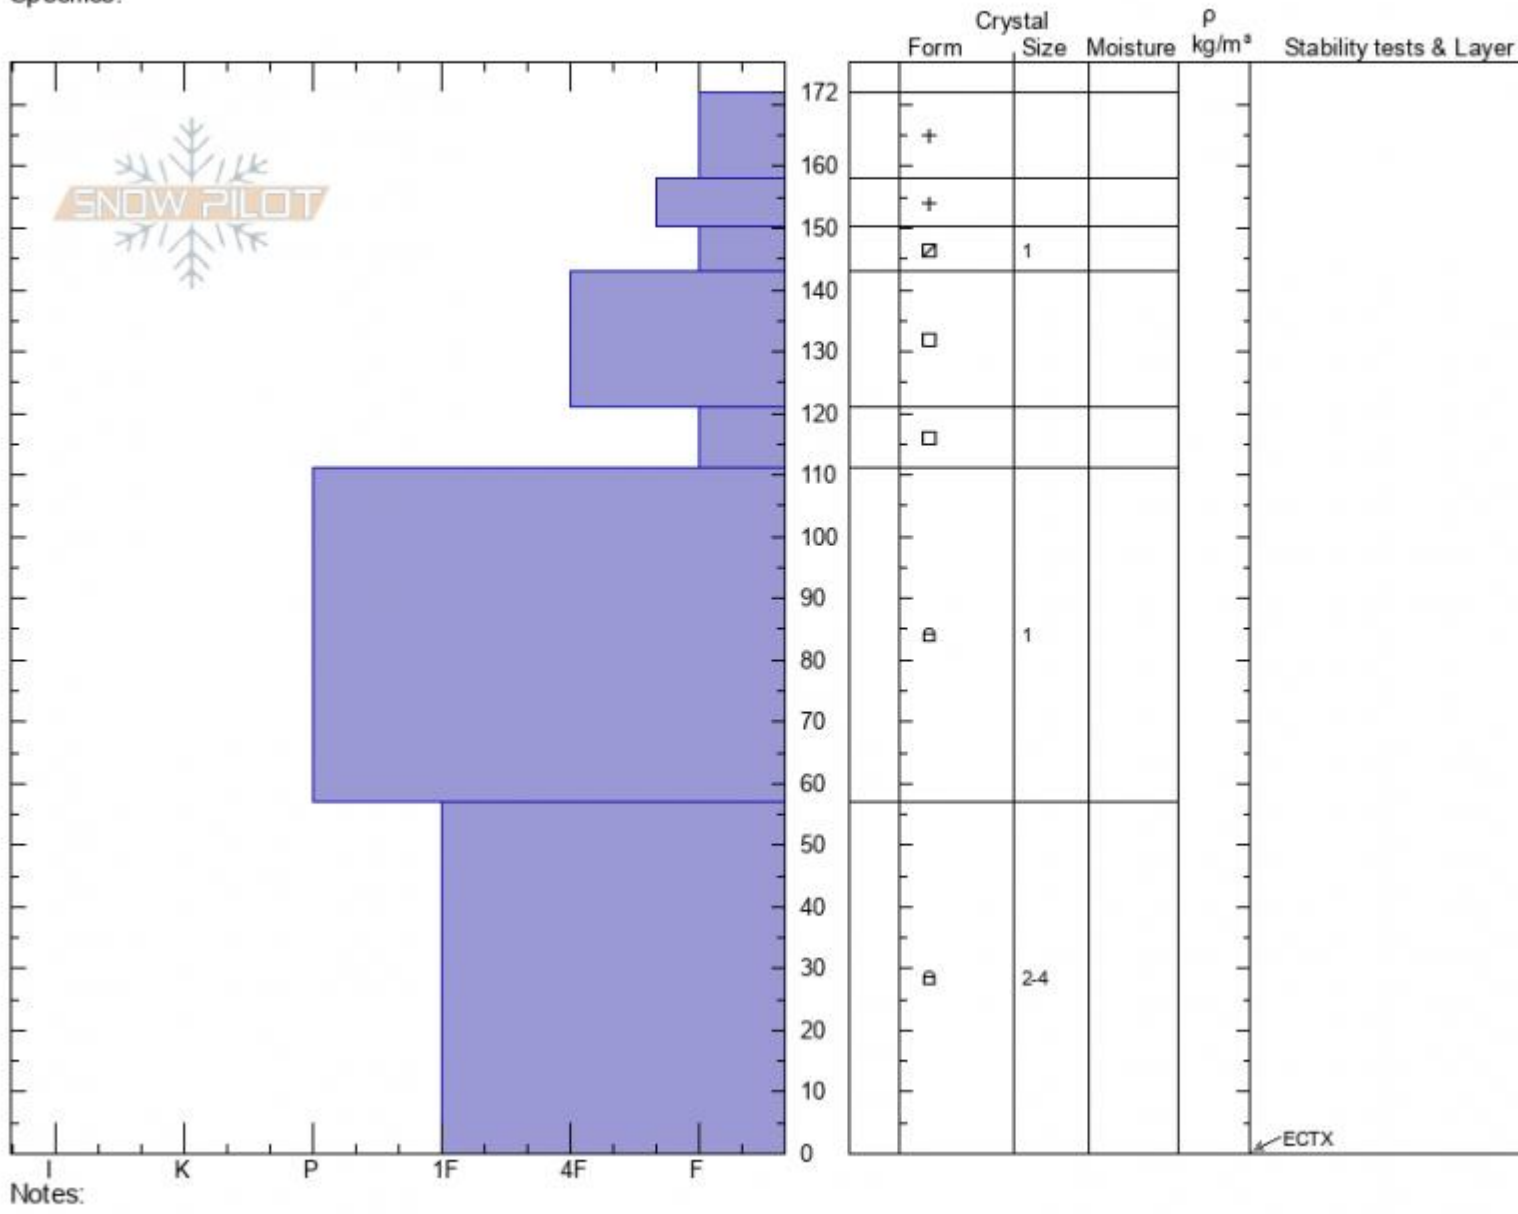

Buck Ridge (Bear Crk)
Madison Range-N
MT
 Elevation: **9400 ft**
 Aspect: **35°**
 Specifics:

Ian Hoyer
02/02/2022 - 12:00pm
 Co-ord: **45.18497N, -111.46667W**
 Slope Angle: **31°**
 Wind Loading: **previous**

Stability: **Good**
 Air Temperature:
 Sky Cover: **SCT**
 Precipitation: **NO**
 Wind: **Calm**

HS:**172** Layer Notes:
 PF: **50** 150-143cm: **Problematic layer**

Advisory Region
 Northern Madison
 Longitude
 -111.38W
 Latitude
 45.17N
 Northern Madison, 2022-02-02