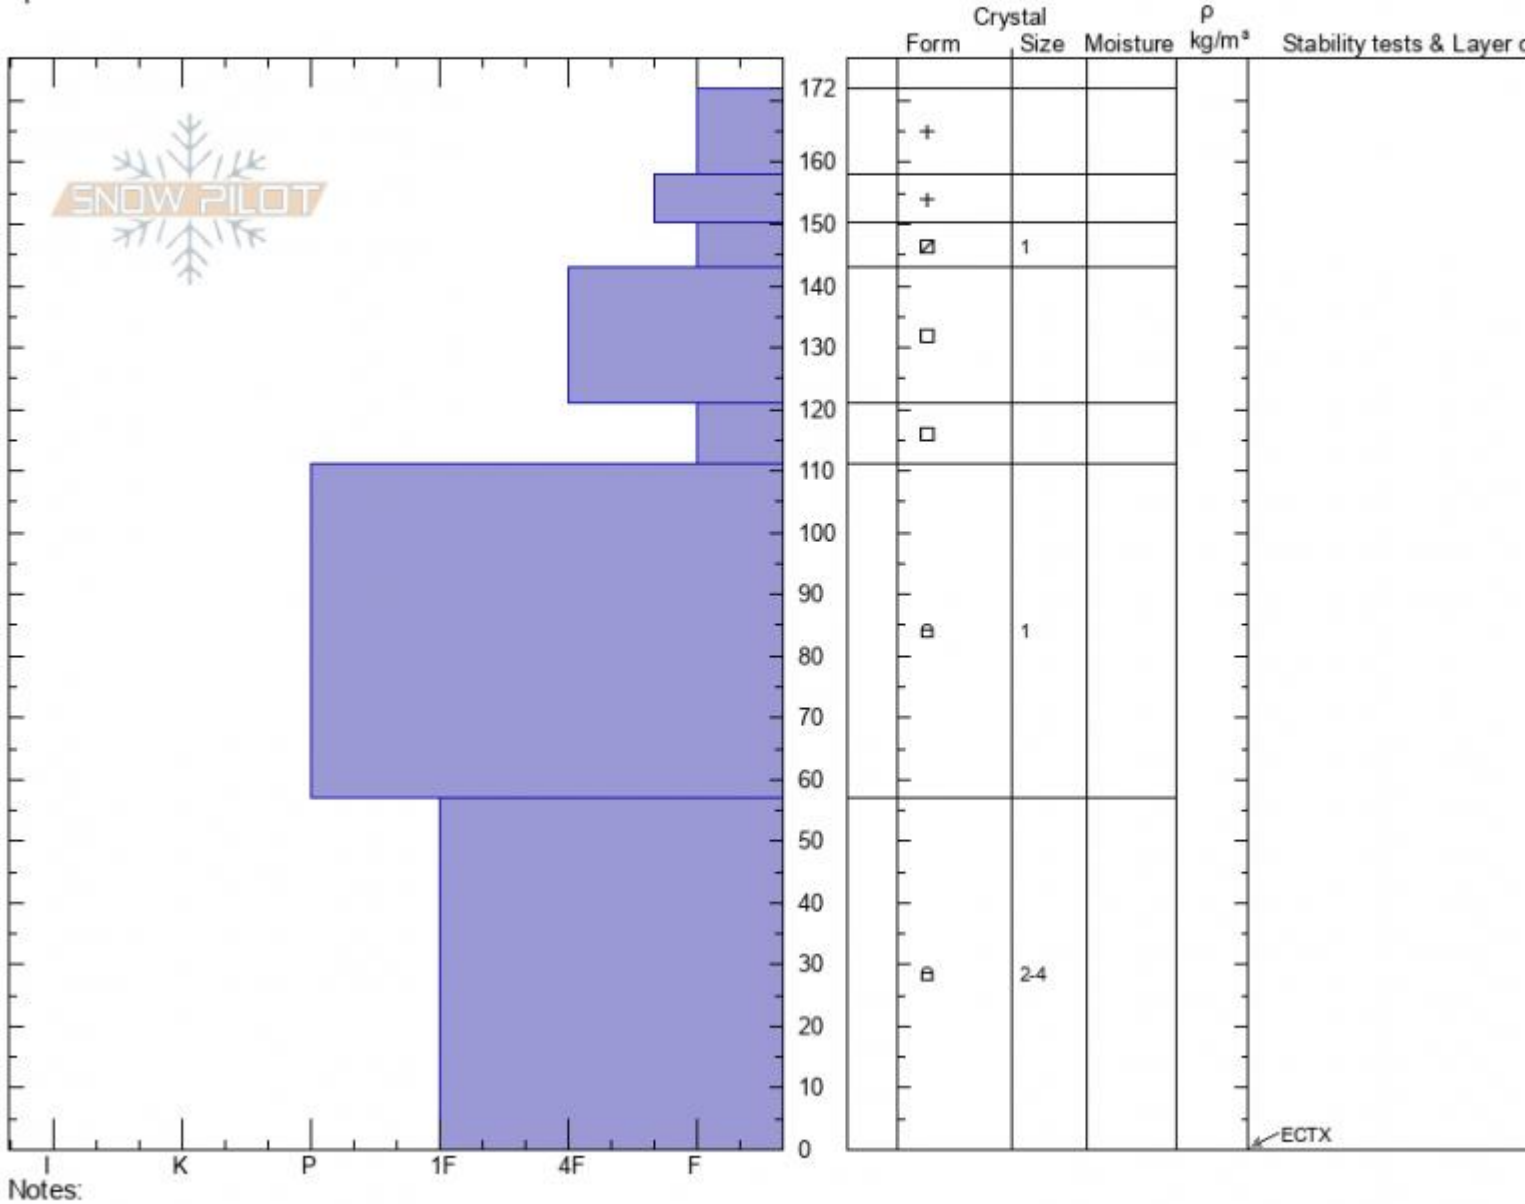

Buck Ridge (Bear Crk)
Madison Range-N
MT
 Elevation: **9400 ft**
 Aspect: **35°**
 Specifics:

Ian Hoyer
02/02/2022 - 12:00pm
 Co-ord: **45.18497N, -111.46667W**
 Slope Angle: **31°**
 Wind Loading: **previous**

Stability: **Good**
 Air Temperature:
 Sky Cover: **SCT**
 Precipitation: **NO**
 Wind: **Calm**

HS: **172** Layer Notes:
 PF: **50** 150-143cm: **Problematic layer**

Advisory Region
 Northern Madison
 Longitude
 -111.38W
 Latitude
 45.17N
 Northern Madison, 2022-02-02