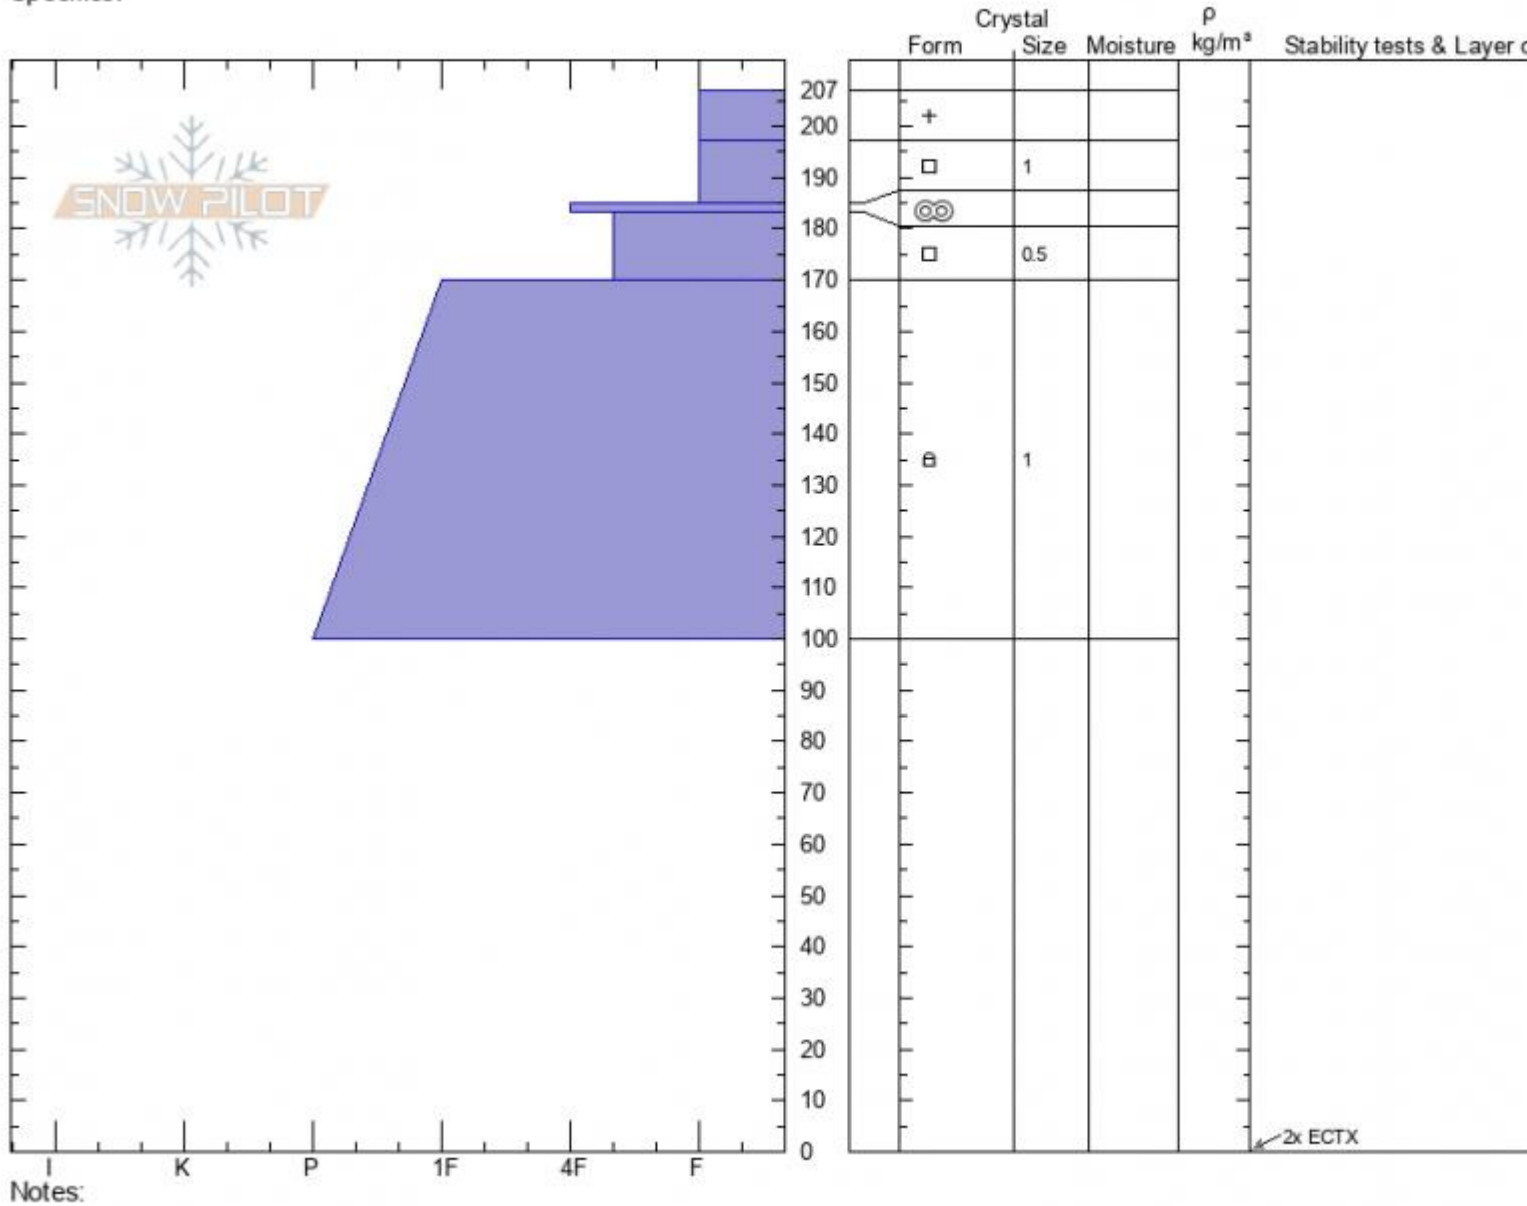

TepeeBasin WidrnsBndry
Madison Range-S
MT
 Elevation: **9567 ft**
 Aspect: **15°**
 Specifics:

Alex Marienthal
 02/03/2022 - 11:30am
 Co-ord: **44.91434N, -111.18850W**
 Slope Angle: **24°**
 Wind Loading:

Stability: **Good**
 Air Temperature:
 Sky Cover: **SCT**
 Precipitation: **NO**
 Wind:

HS:207 Layer Notes:
 197-185cm: **Problematic layer**

Advisory Region
 Southern Madison
 Longitude
 -111.19W
 Latitude
 44.90N
 Southern Madison, 2022-02-04