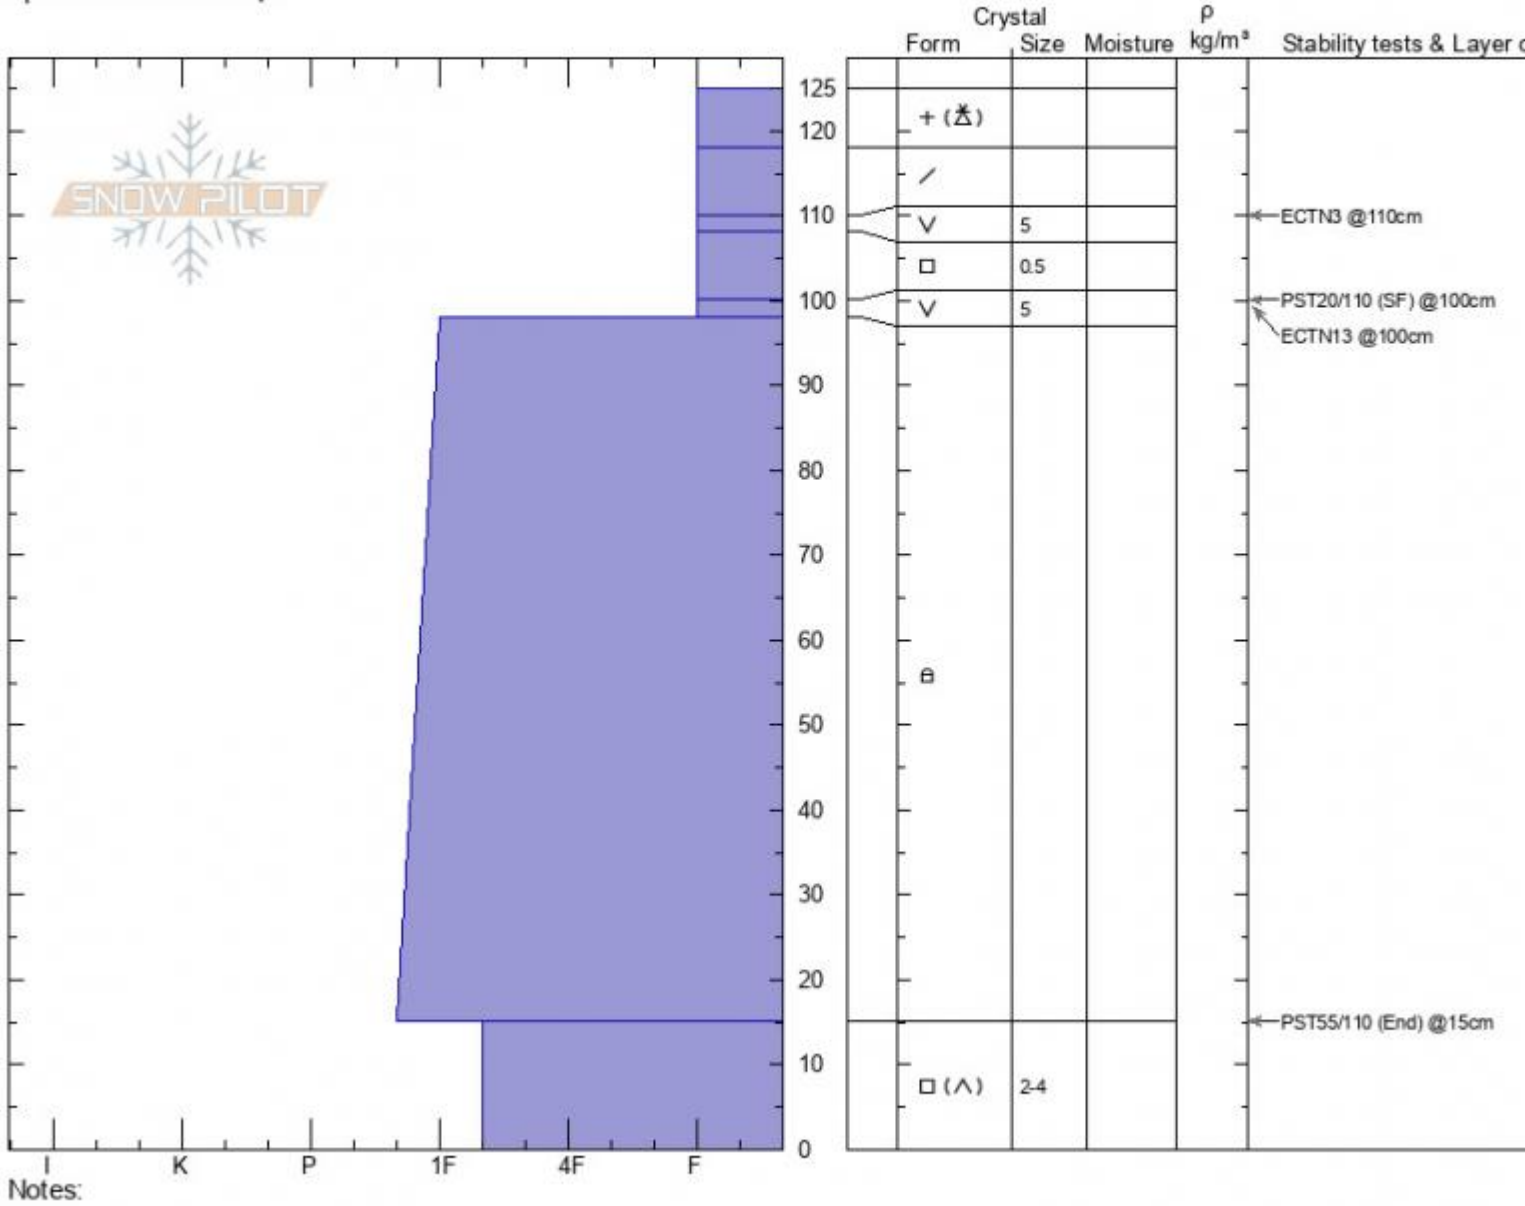

**Bacon Rind Ridge**  
**Madison Range-S**  
**MT**  
 Elevation: **8684 ft**  
 Aspect: **95°**  
 Specifics: **We skied slope**

**Spencer Jonas**  
**02/05/2022 - 12:30pm**  
 Co-ord: **44.94894N, -111.09317W**  
 Slope Angle: **17°**  
 Wind Loading:

Stability:  
 Air Temperature:  
 Sky Cover: **OVC**  
 Precipitation: **S-1**  
 Wind: **Light Breeze**

HS:125 Layer Notes:

Advisory Region  
 Southern Madison  
 Longitude  
 -111.10W  
 Latitude  
 44.96N  
 Southern Madison, 2022-02-05