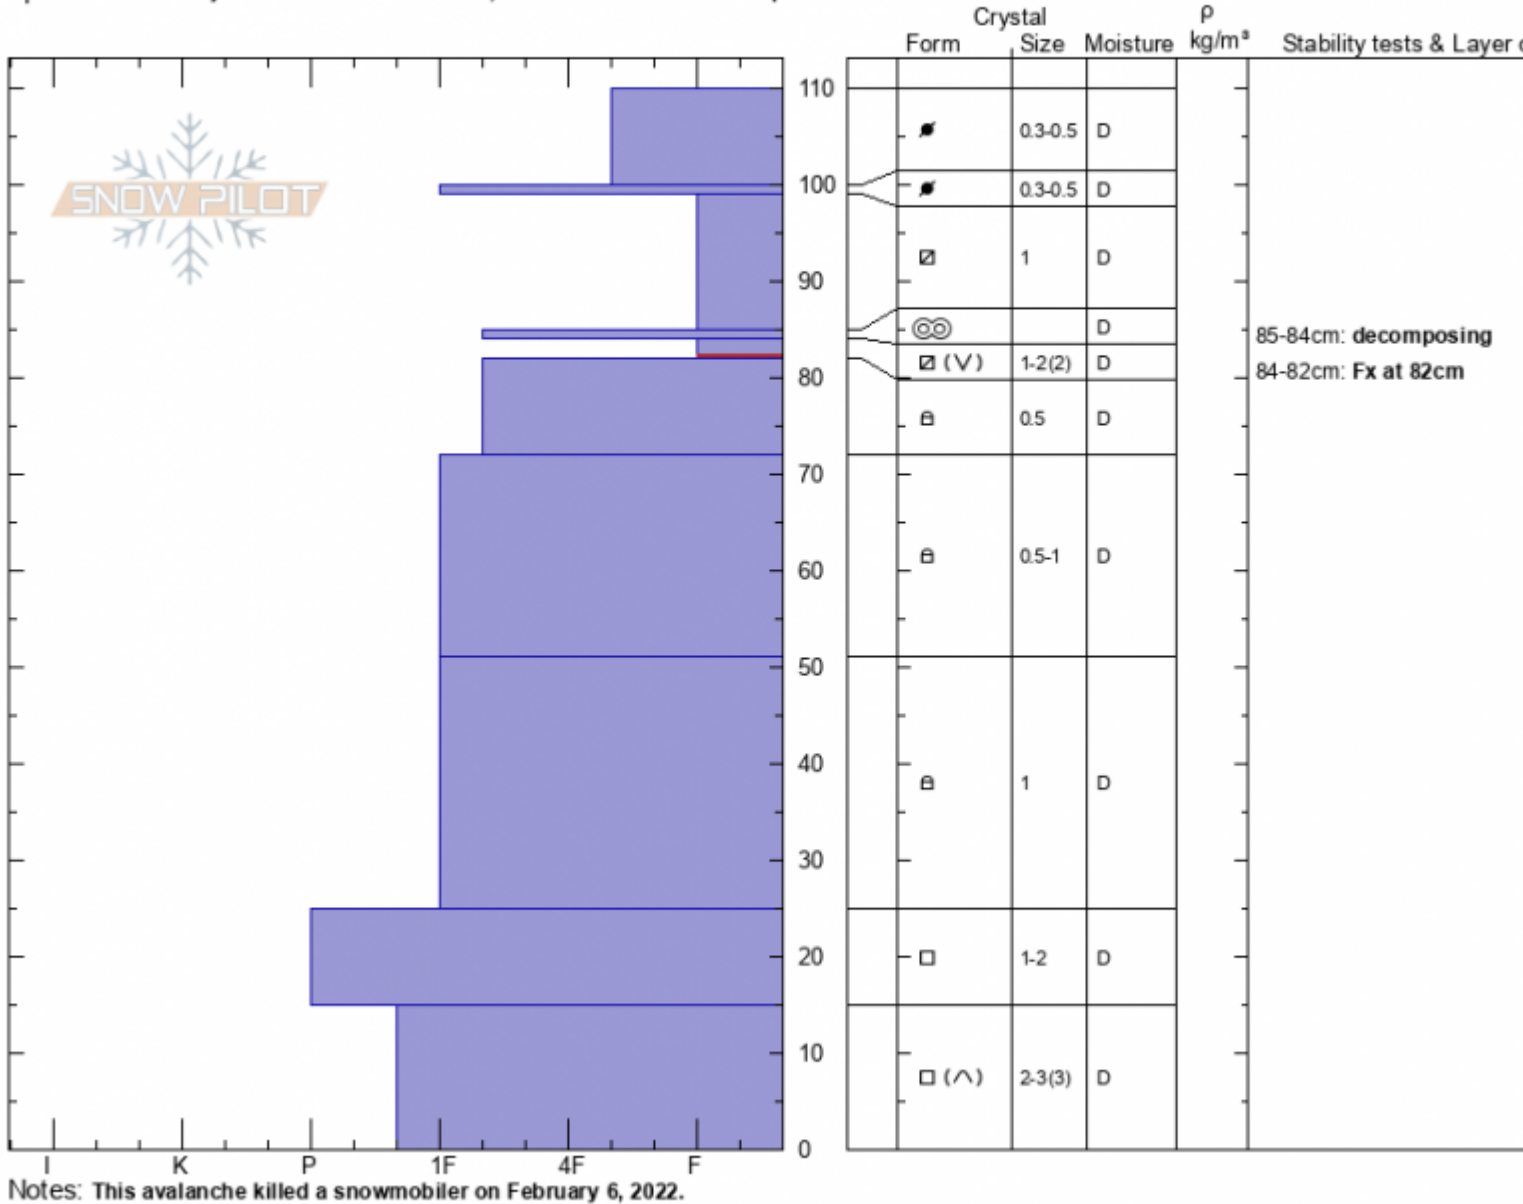

**Ski Hill Fatality**  
**Henry Mtns**  
**MT**  
 Elevation: **8125 ft**  
 Aspect: **90°**  
 Specifics: Pit is adjacent to avalanche: crown; Snowmobile tracks on slope

**Doug Chabot-Admin**  
**02/07/2022 - 10:30am**  
 Co-ord: **44.70577N, -111.29895W**  
 Slope Angle: **36°**  
 Wind Loading: **previous**

Stability:  
 Air Temperature: **-7°C**  
 Sky Cover: **CLR**  
 Precipitation: **NO**  
 Wind: **Calm**

**HS:110** Layer Notes:  
 85-84cm: **decomposing**  
 84-82cm: **Fx at 82cm**  
 84-82cm: **Problematic layer**

Advisory Region  
 Island Park  
 Longitude  
 -111.29W  
 Latitude  
 44.70N

**Avalanche Details:** [Fatal Avalanche Ski Hill](#)  
 Island Park, 2022-02-09