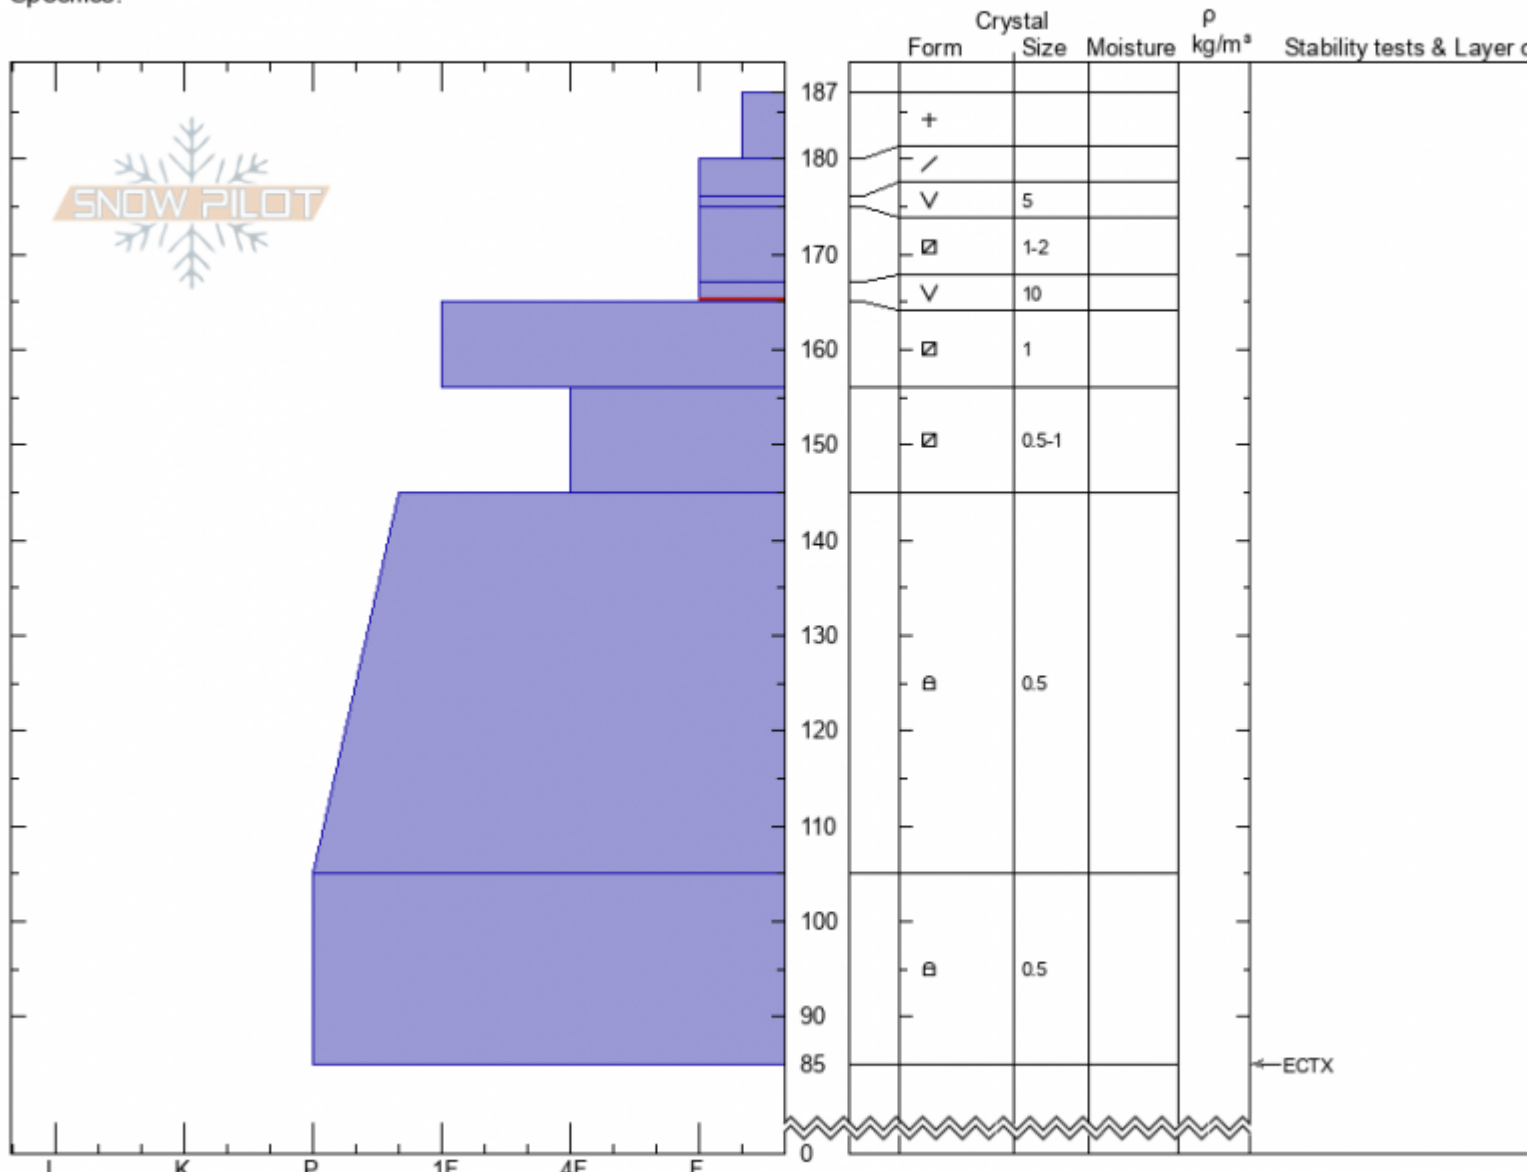

Tin Cup Pass
Centennial Range
MT
 Elevation: **7969 ft**
 Aspect: **20°**
 Specifics:

Doug Chabot-Admin
02/06/2022 - 12:13pm
 Co-ord: **44.55107N, -111.53093W**
 Slope Angle: **33°**
 Wind Loading: **no**

Stability: **Good**
 Air Temperature: **-8°C**
 Sky Cover: **FEW**
 Precipitation: **NO**
 Wind: **Calm**

HS: **187** Layer Notes:
 167-165cm: **Problematic layer**

Notes: This is a good pit location for future digging. SH is very obvious in pit.

Advisory Region
 Island Park
 Longitude
 -111.53W
 Latitude
 44.55N
 Island Park, 2022-02-09