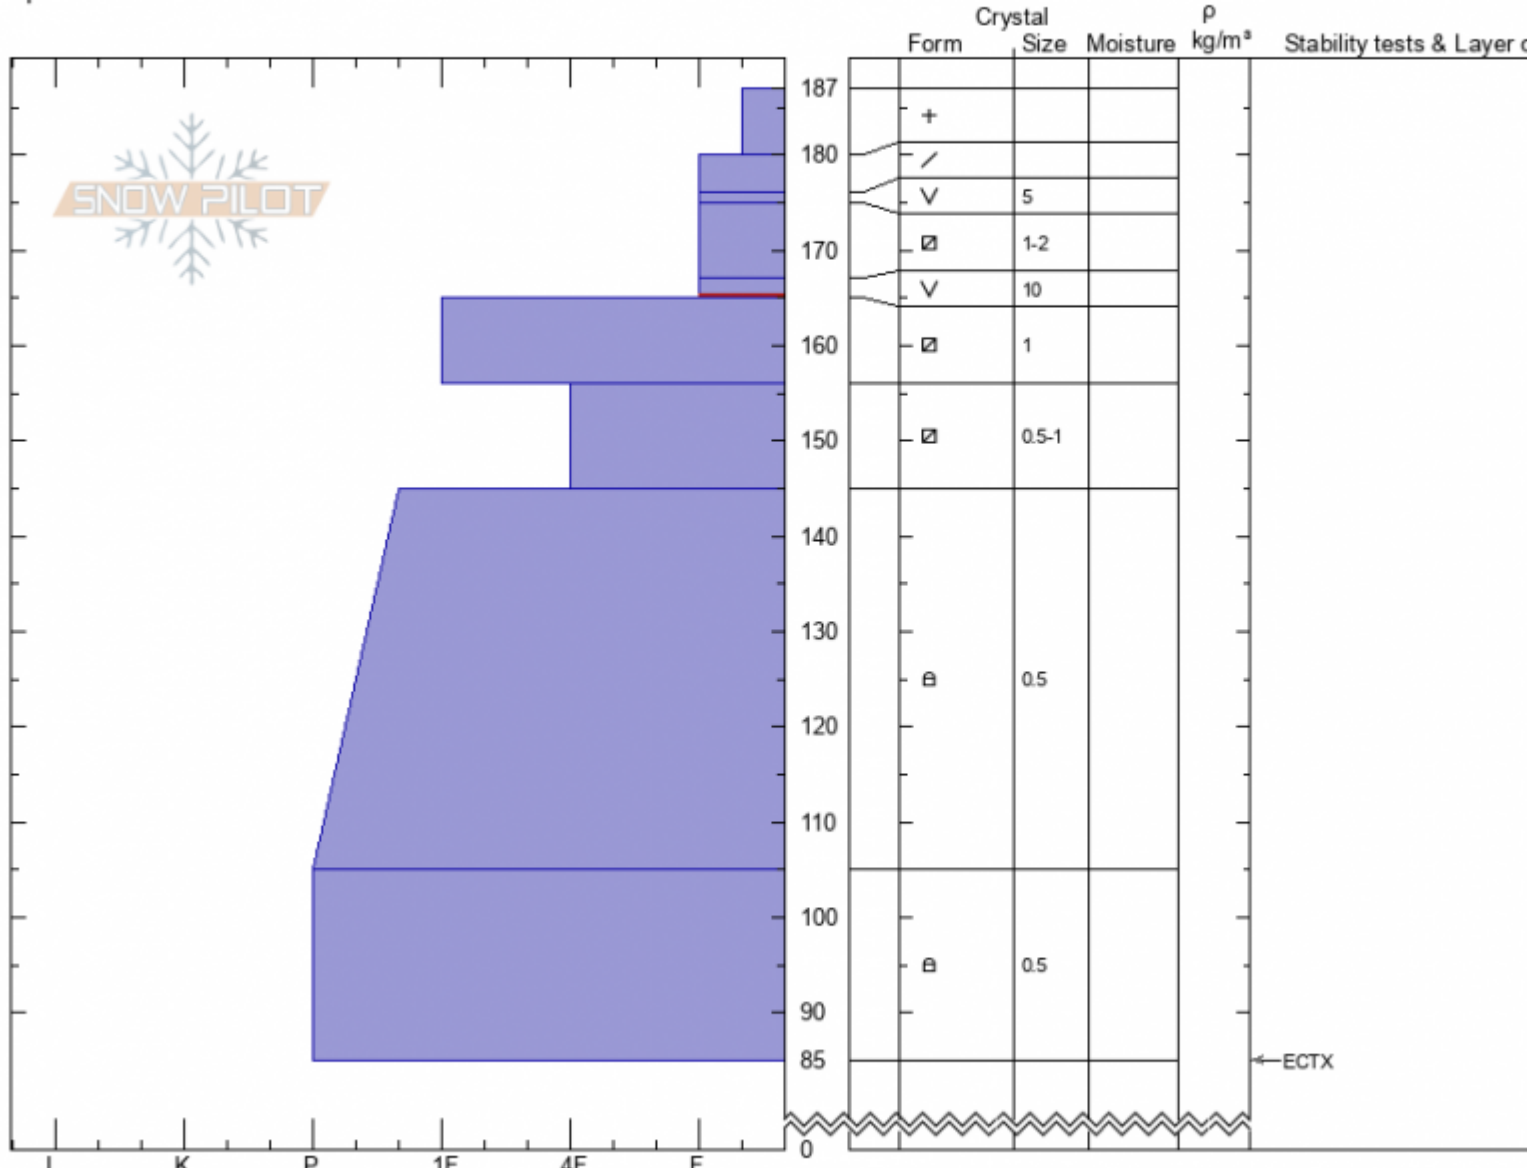

Tin Cup Pass
Centennial Range
MT
 Elevation: **7969 ft**
 Aspect: **20°**
 Specifics:

Doug Chabot-Admin
02/06/2022 - 12:13pm
 Co-ord: **44.55107N, -111.53093W**
 Slope Angle: **33°**
 Wind Loading: **no**

Stability: **Good**
 Air Temperature: **-8°C**
 Sky Cover: **FEW**
 Precipitation: **NO**
 Wind: **Calm**

HS: **187** Layer Notes:
 167-165cm: **Problematic layer**

Notes: This is a good pit location for future digging. SH is very obvious in pit.

Advisory Region
 Island Park
 Longitude
 -111.53W
 Latitude
 44.55N
 Island Park, 2022-02-09