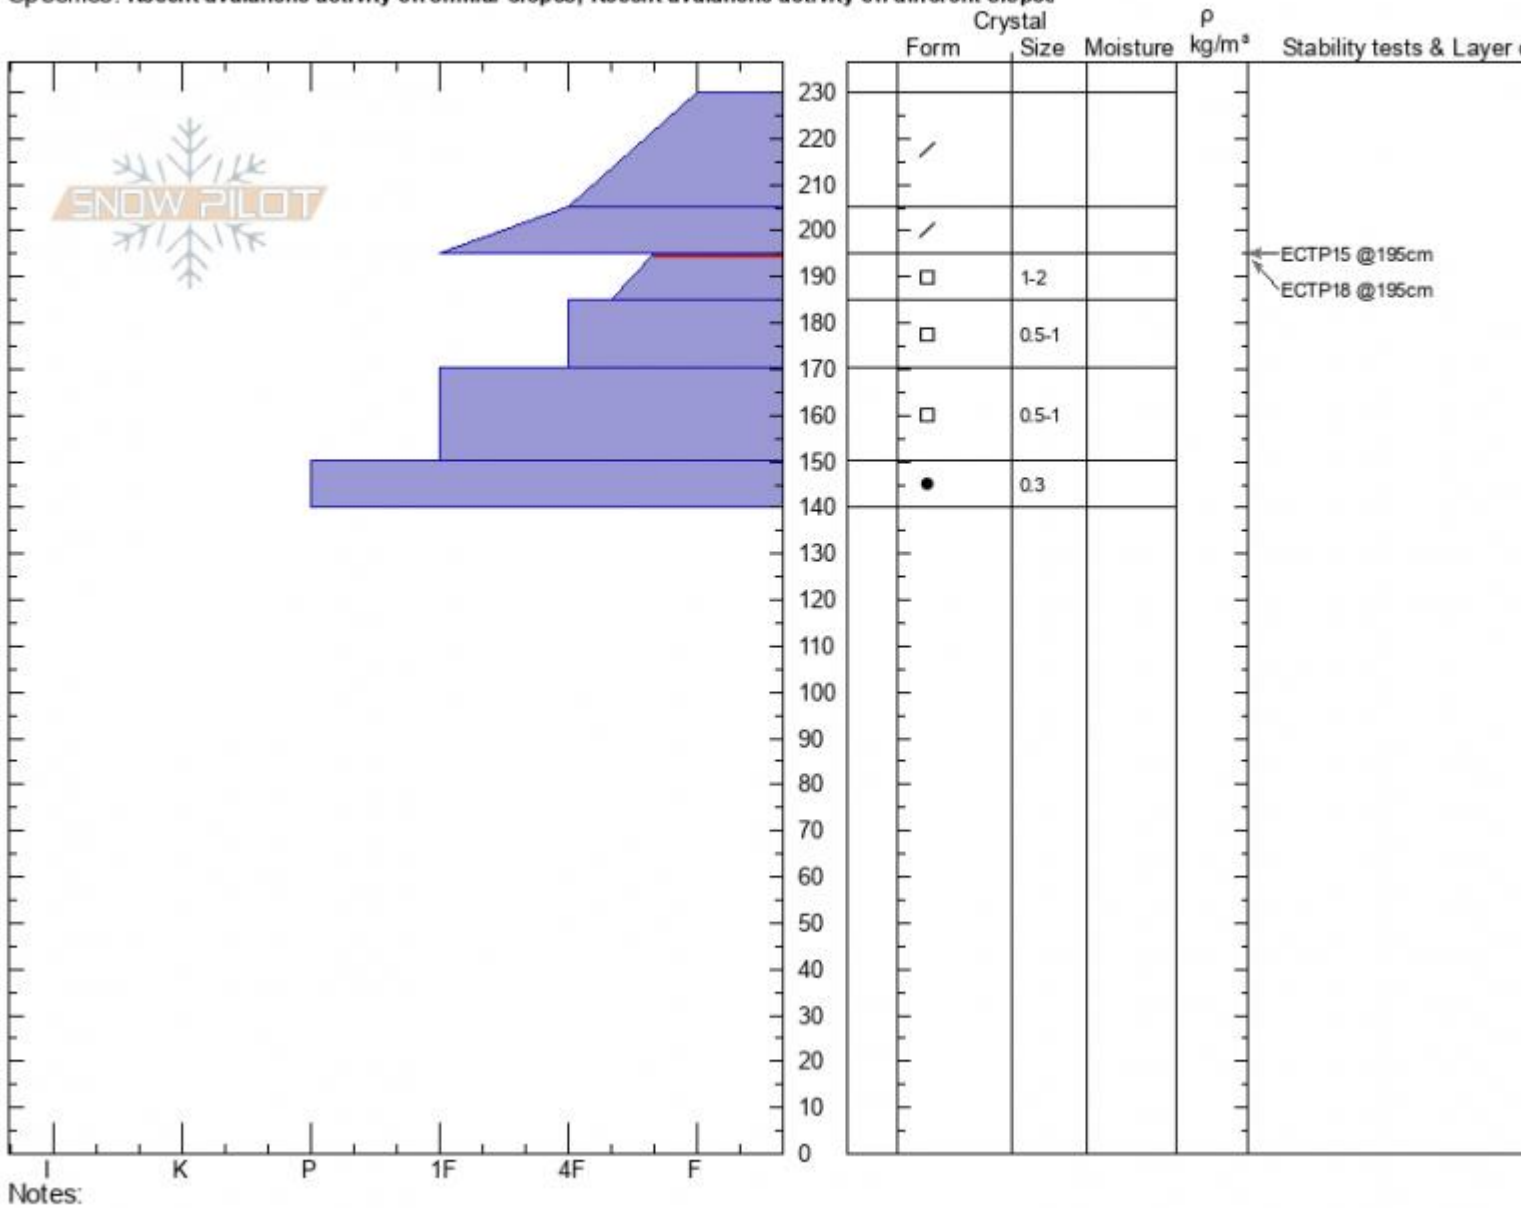

Henderson Bench
Cooke City
MT
 Elevation: **9617 ft**
 Aspect: **340°**
 Specifics: Recent avalanche activity on similar slopes; Recent avalanche activity on different slopes

Alex Marienthal
02/07/2022 - 2:50pm
 Co-ord: **45.05072N, -109.93433W**
 Slope Angle: **23°**
 Wind Loading: **previous**

Stability: **Poor**
 Air Temperature:
 Sky Cover: **FEW**
 Precipitation: **NO**
 Wind: **W Light Breeze**

HS:230 Layer Notes:
 195-185cm: **Problematic layer**

Advisory Region
 Cooke City
 Longitude
 -109.95W
 Latitude
 45.06N
 Cooke City, 2022-02-10