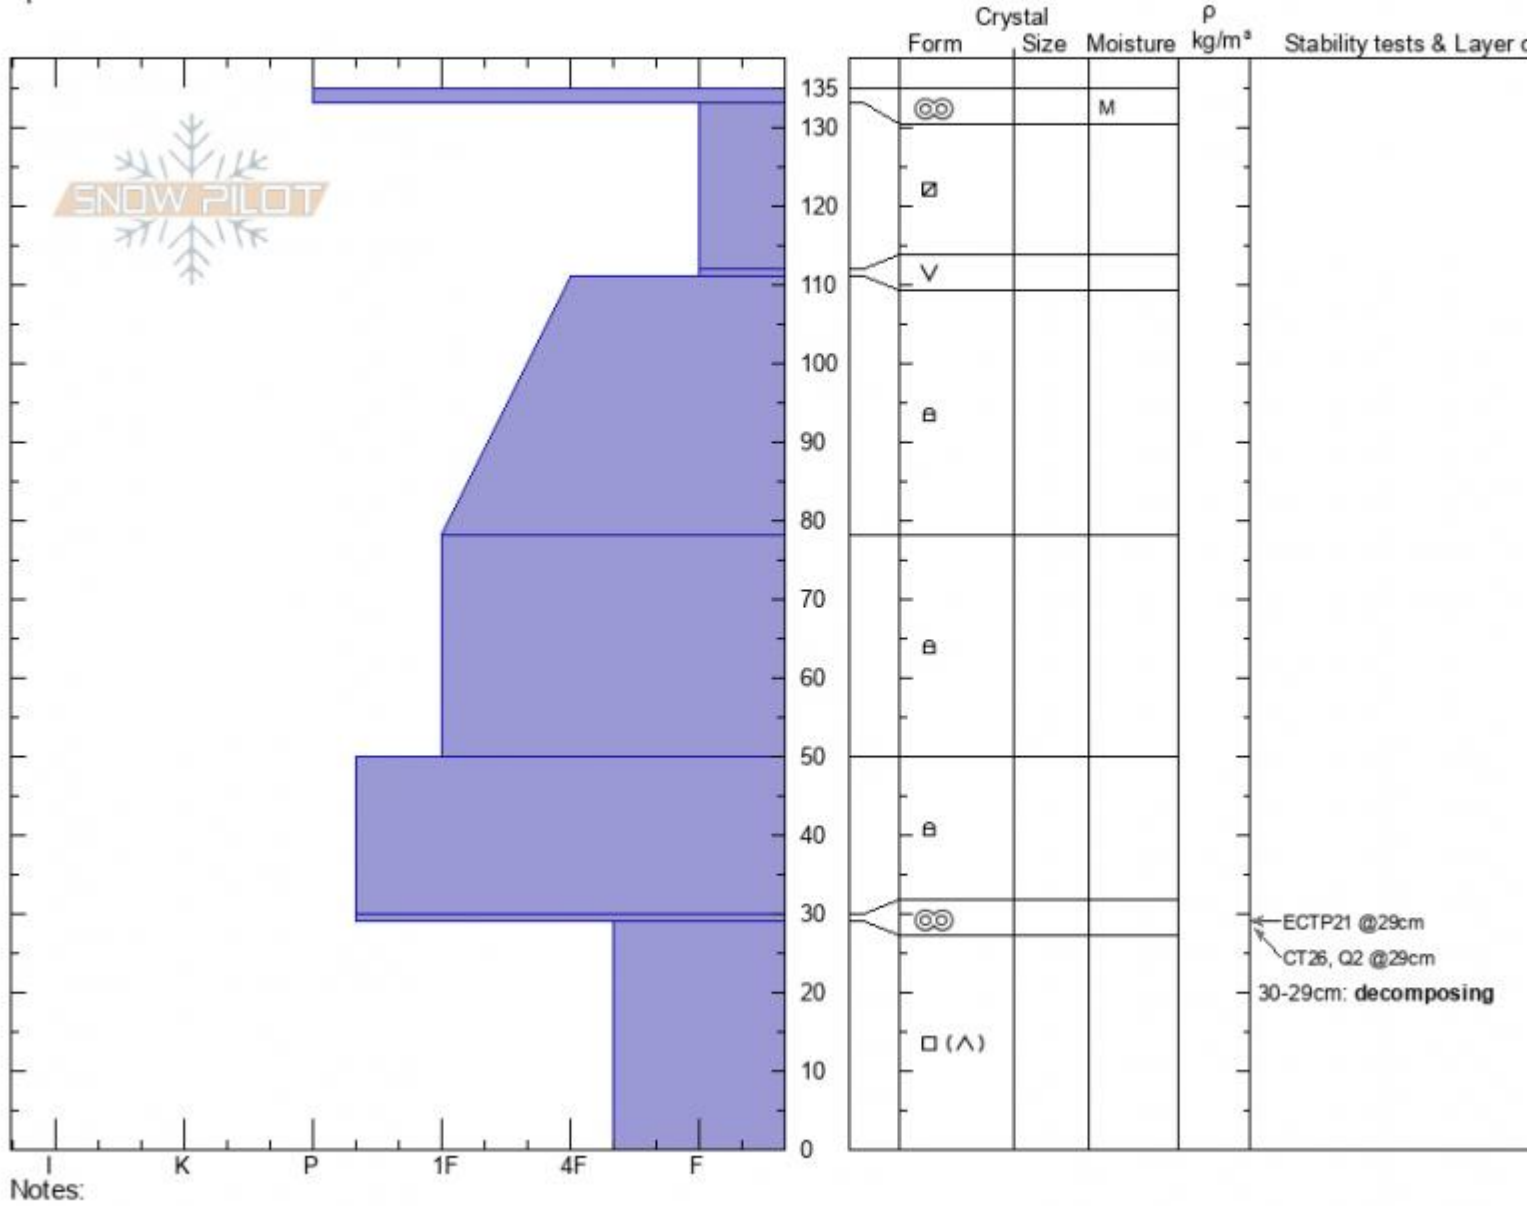

Lightning Creek  
 Madison Range-S  
 MT  
 Elevation: 8970 ft  
 Aspect: 90°  
 Specifics:

Hannah Marshall  
 02/13/2022 - 11:53am  
 Co-ord: 44.97925N, -111.37286W  
 Slope Angle: 38°  
 Wind Loading: **previous**

Stability:  
 Air Temperature:  
 Sky Cover: **CLR**  
 Precipitation: **NO**  
 Wind: **Light Breeze**

HS:135 Layer Notes:  
 30-29cm: **decomposing**

Advisory Region  
 Southern Madison  
 Longitude  
 -111.37W  
 Latitude  
 44.98N  
 Southern Madison, 2022-02-13