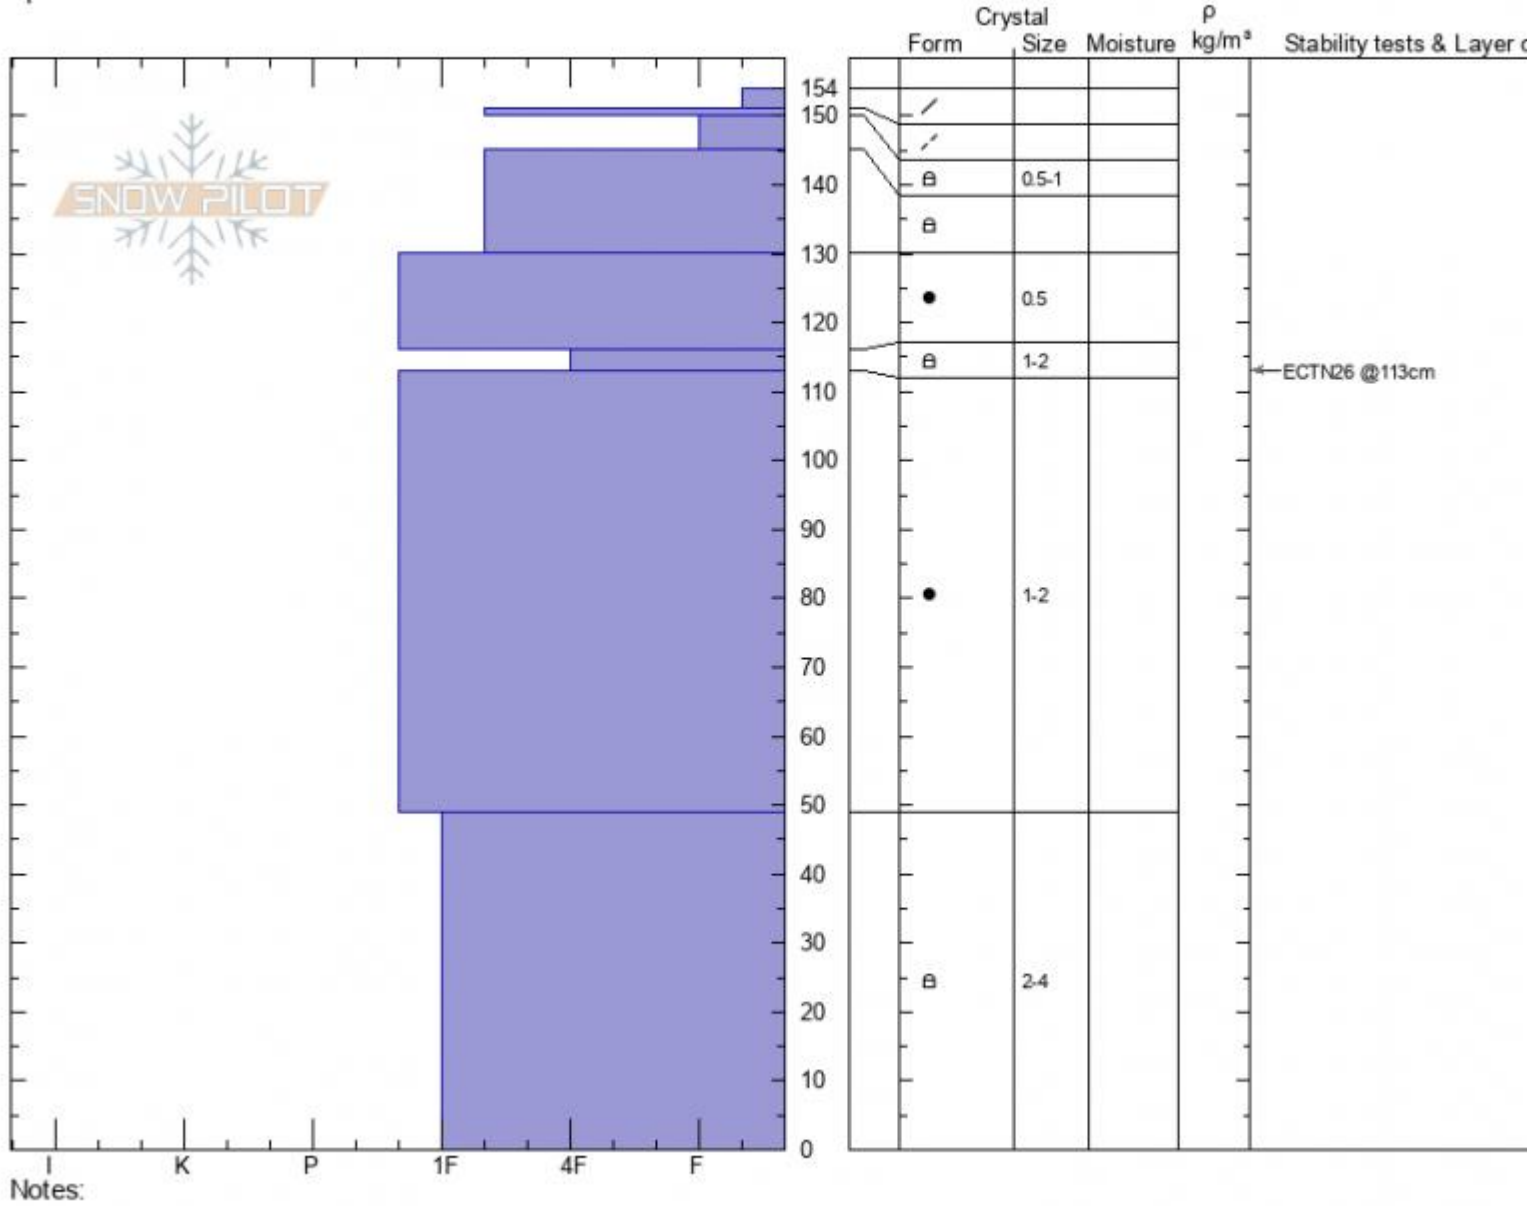

Wolverine
Bridger Range
MT
 Elevation: **8092 ft**
 Aspect: **60°**
 Specifics:

Hannah Marshall
02/14/2022 - 12:46pm
 Co-ord: **45.83024N, -110.93370W**
 Slope Angle: **36°**
 Wind Loading:

Stability:
 Air Temperature:
 Sky Cover:
 Precipitation:
 Wind:

HS:154 Layer Notes:
PF:20

Advisory Region
 Bridger Range
 Longitude
 -110.93W
 Latitude
 45.83N
 Bridger Range, 2022-02-14