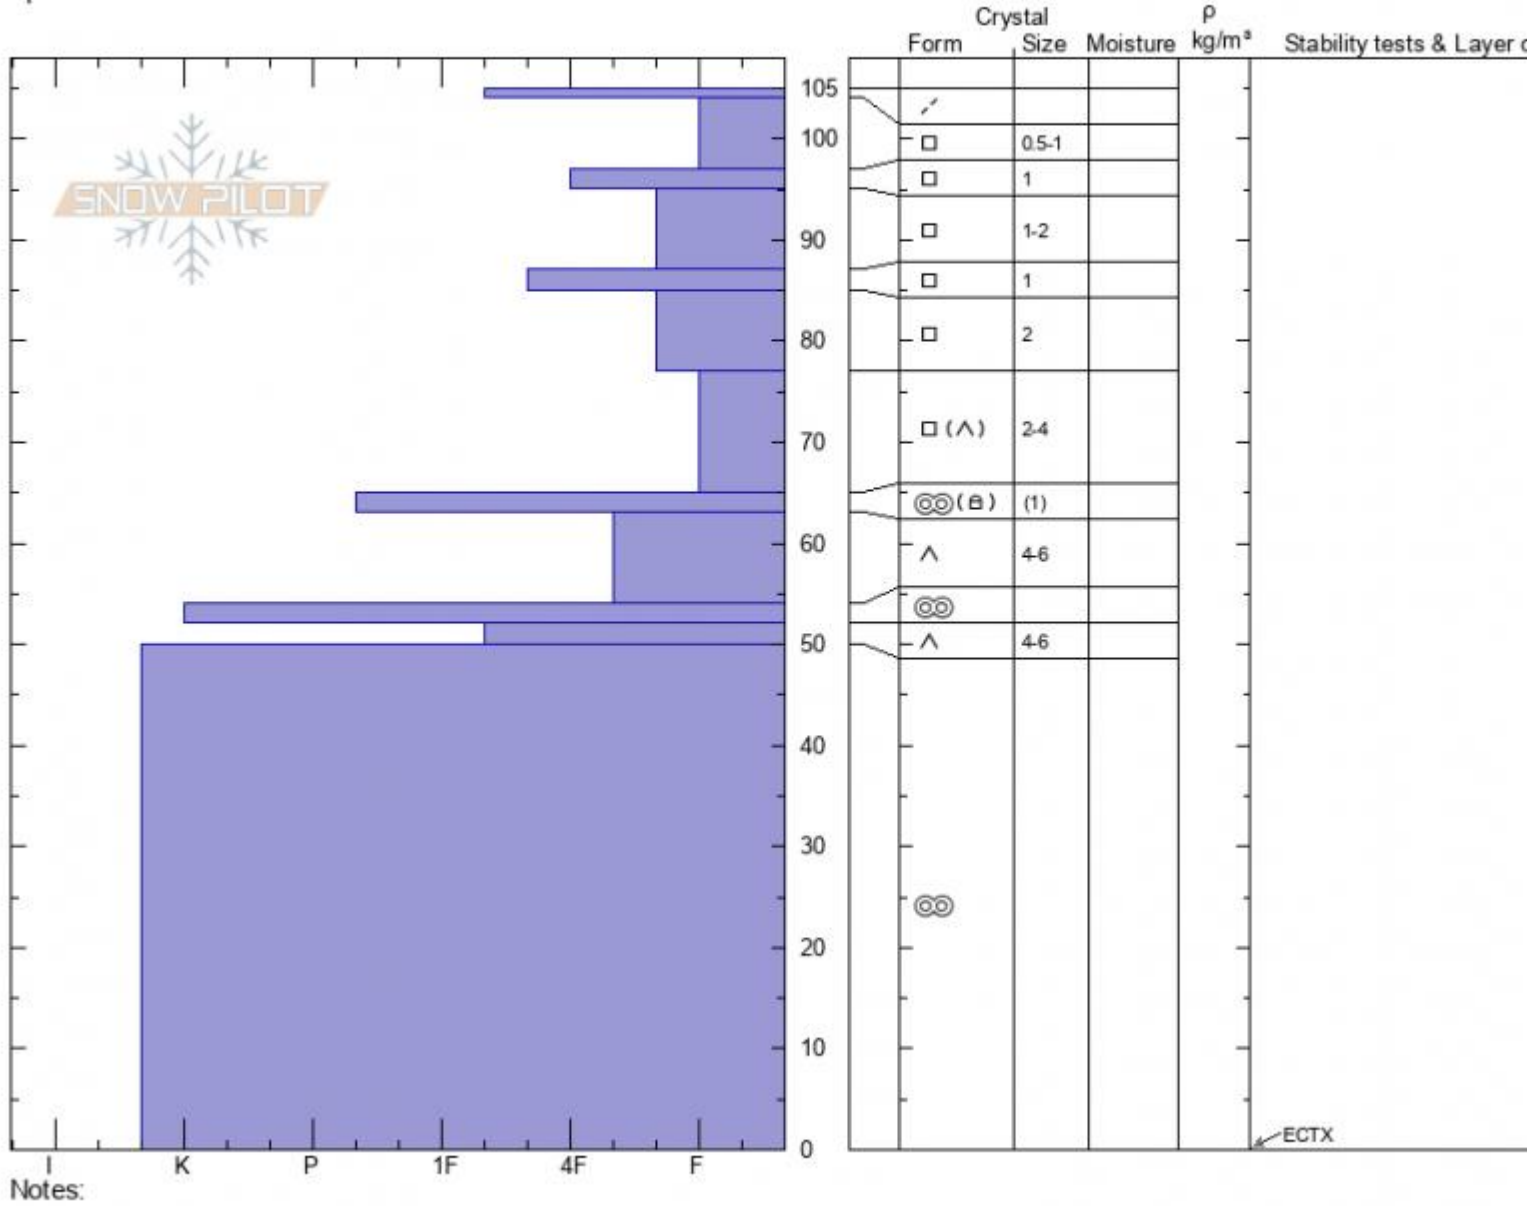

Jones Creek
Bridger Range
MT
 Elevation: **8392 ft**
 Aspect: **325°**
 Specifics:

Hannah Marshall
02/14/2022 - 10:19am
 Co-ord: **45.82401N, -110.93305W**
 Slope Angle: **36°**
 Wind Loading:

Stability:
 Air Temperature:
 Sky Cover:
 Precipitation:
 Wind:

HS:105 Layer Notes:

Advisory Region
 Bridger Range
 Longitude
 -110.93W
 Latitude
 45.83N
 Bridger Range, 2022-02-14