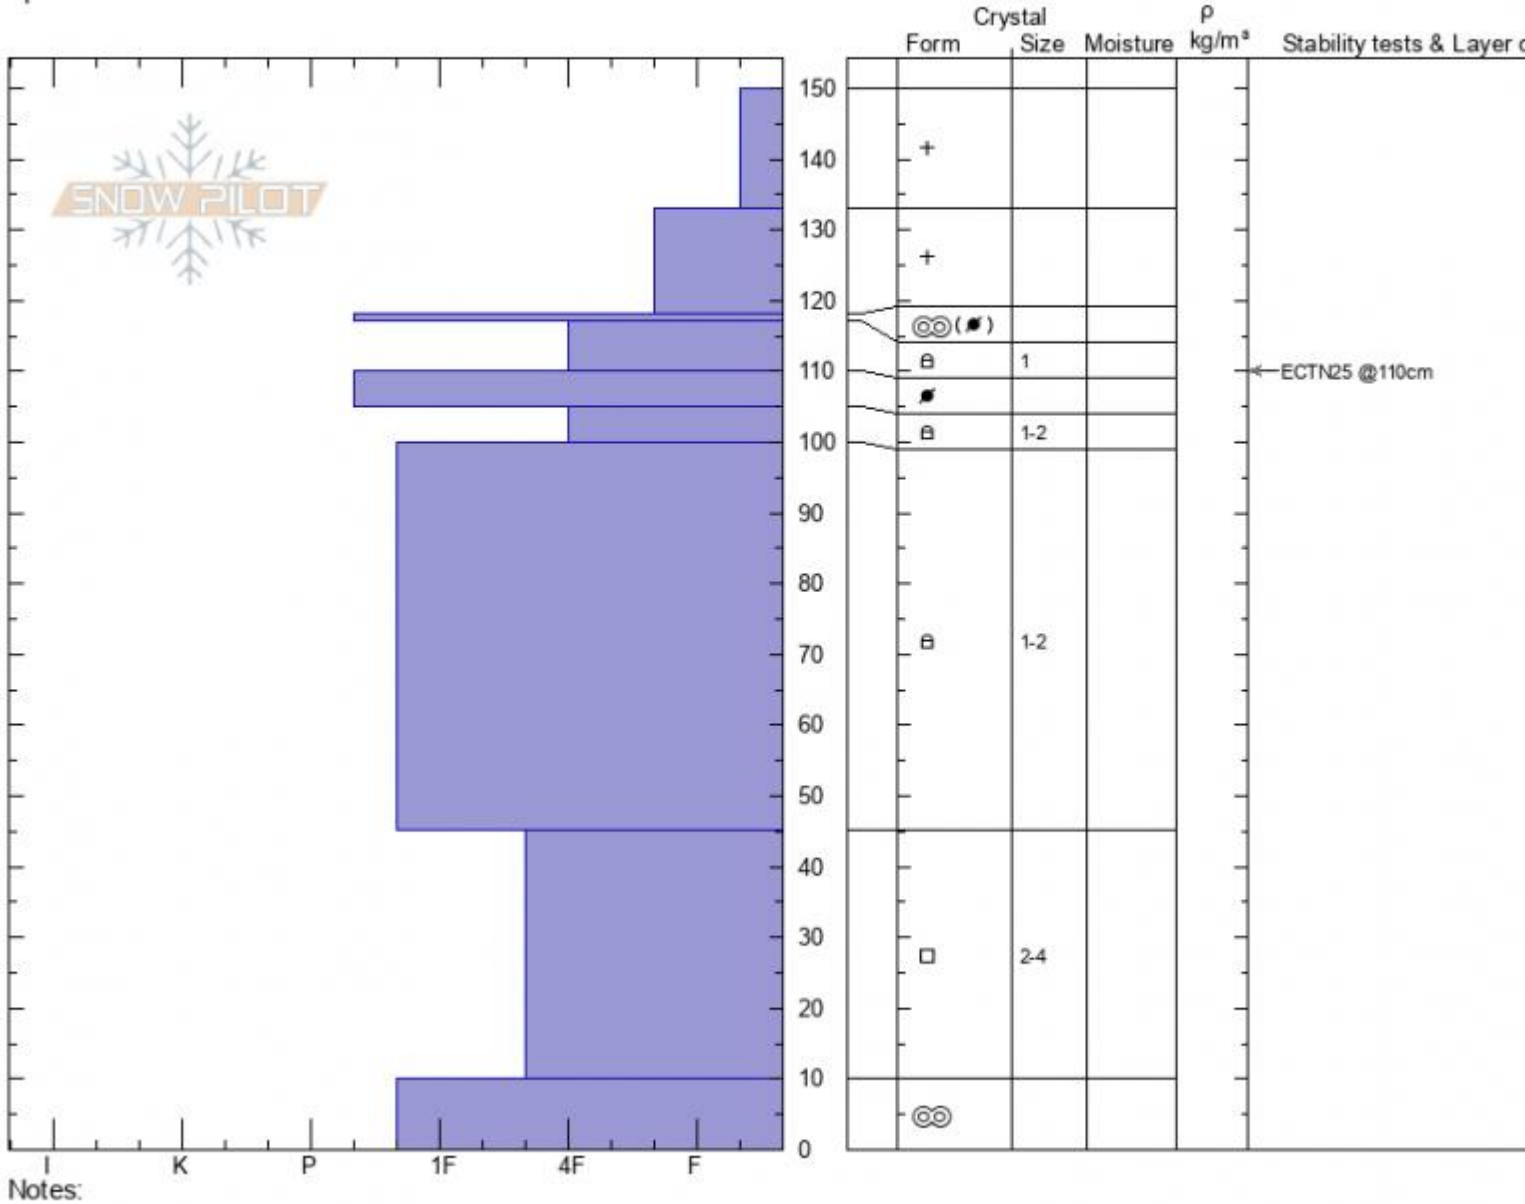

Bradley Meadow North
 Bridger Range
 MT
 Elevation: 7894 ft
 Aspect: 50°
 Specifics:

Alex Marienthal
 02/17/2022 - 10:15am
 Co-ord: 45.83326N, -110.92927W
 Slope Angle: 33°
 Wind Loading: **previous**

Stability:
 Air Temperature: -7.5°C
 Sky Cover: **BKN**
 Precipitation: **NO**
 Wind: **W Moderate**

HS:150 Layer Notes:
 150-133cm: **Problematic layer**

Advisory Region
 Bridger Range
 Longitude
 -110.93W
 Latitude
 45.83N
 Bridger Range, 2022-02-17