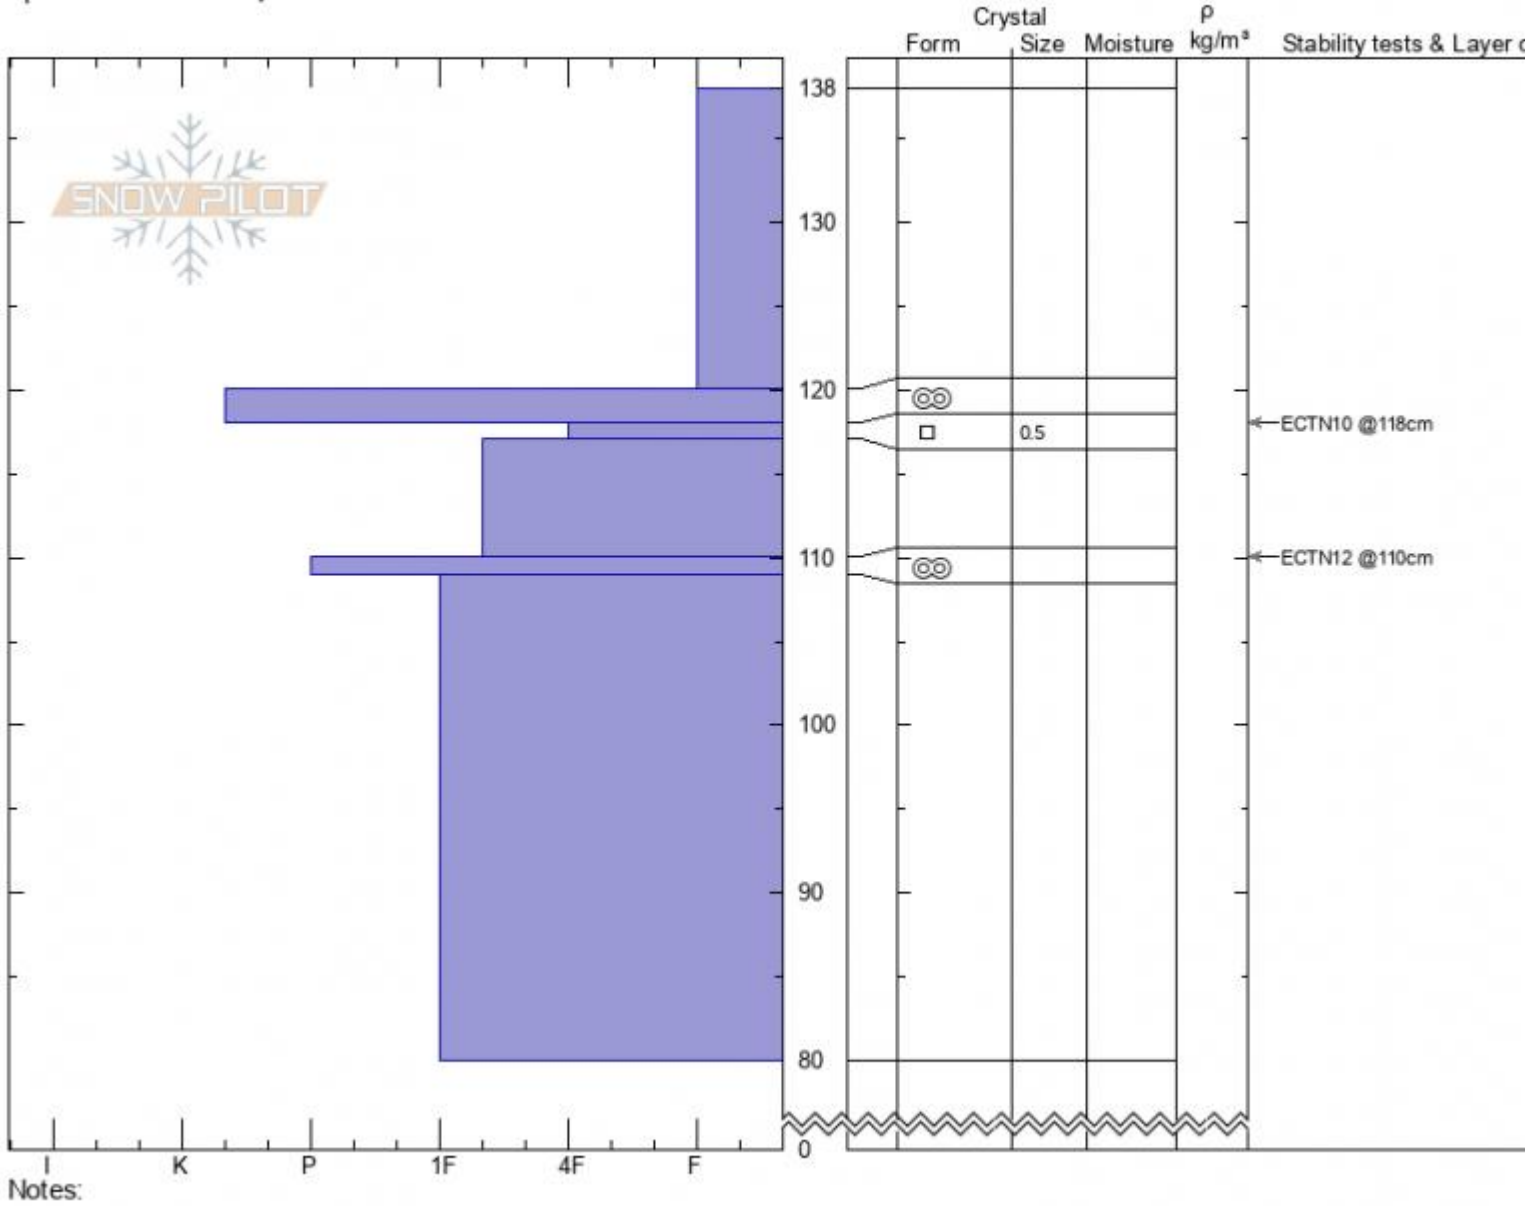

Mt. Republic, SE
 Beartooths
 MT
 Elevation: 9025 ft
 Aspect: 170°
 Specifics: We skied slope

Beau Fredlund
 02/17/2022 - 1:00pm
 Co-ord: 44.98717N, -109.95222E
 Slope Angle: 17°
 Wind Loading:

Stability:
 Air Temperature:
 Sky Cover:
 Precipitation: S-1
 Wind: W Light Breeze

HS:138 Layer Notes:
 118-117cm: Problematic layer

Advisory Region
 Cooke City
 Longitude
 -109.95W
 Latitude
 45.00N
 Cooke City, 2022-02-18