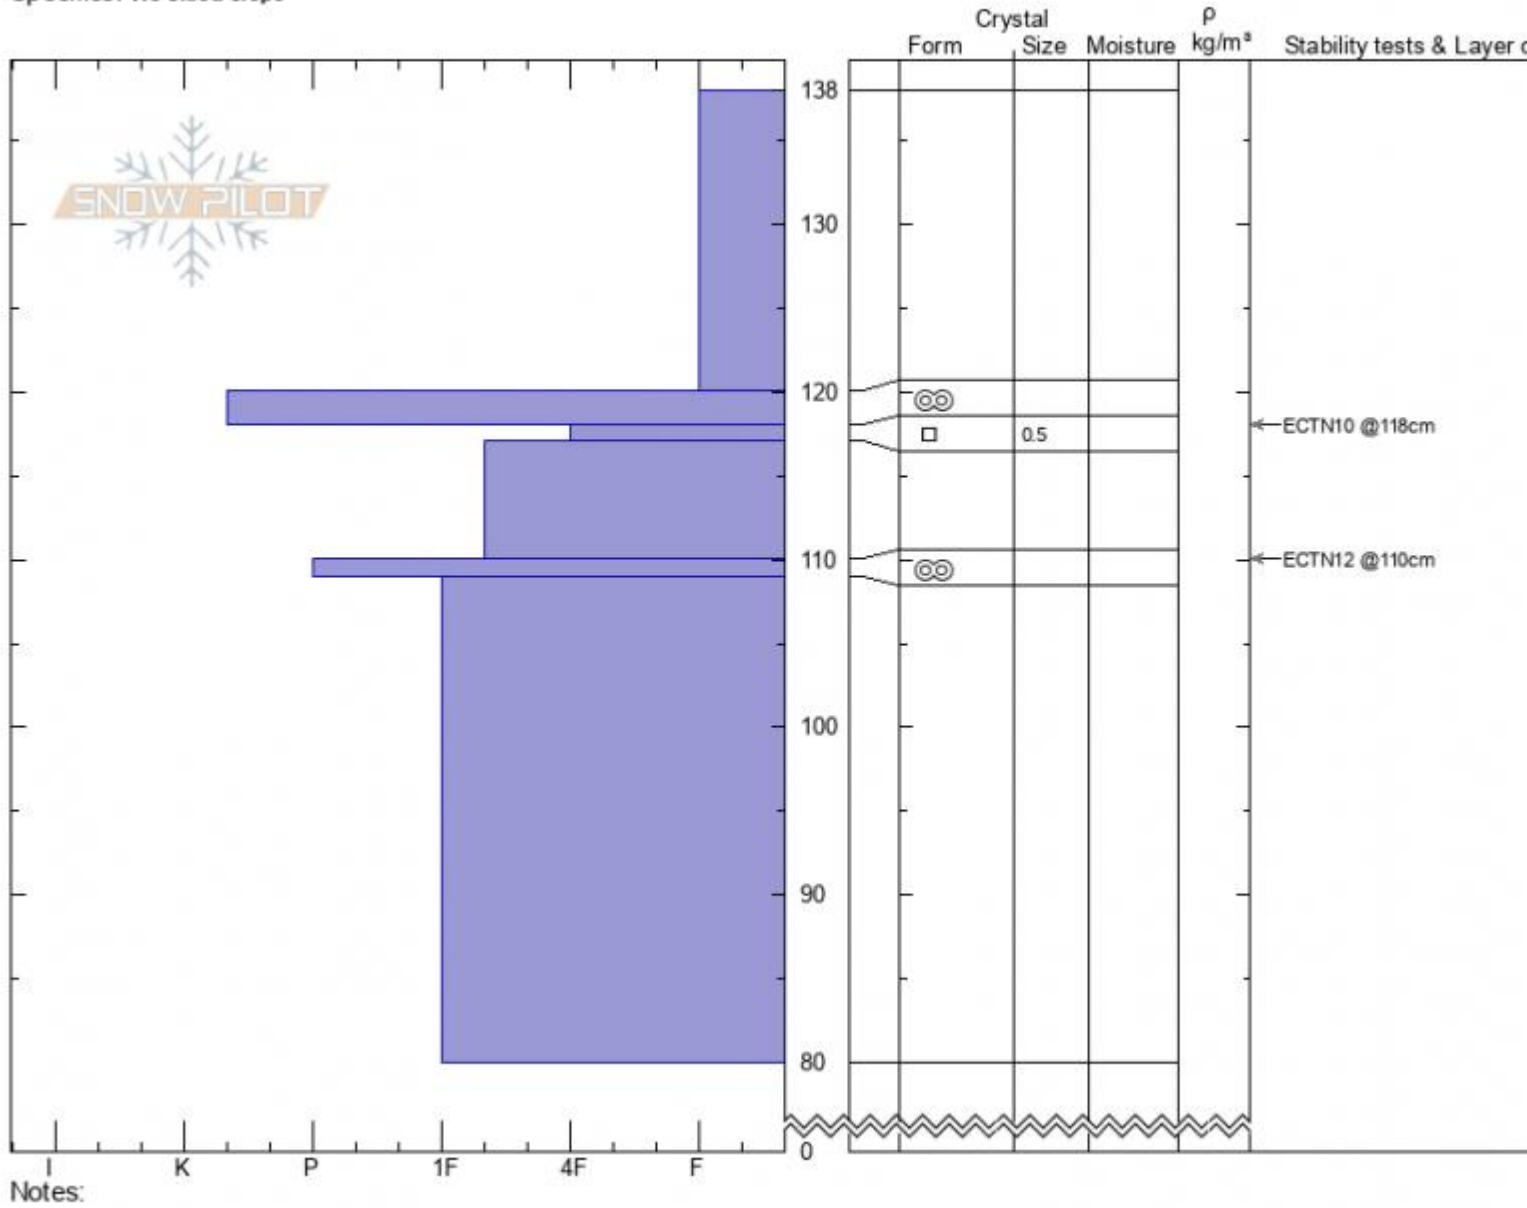

Mt. Republic, SE  
 Beartooths  
 MT  
 Elevation: 9025 ft  
 Aspect: 170°  
 Specifics: We skied slope

Beau Fredlund  
 02/17/2022 - 1:00pm  
 Co-ord: 44.98717N, -109.95222E  
 Slope Angle: 17°  
 Wind Loading:

Stability:  
 Air Temperature:  
 Sky Cover:  
 Precipitation: S-1  
 Wind: W Light Breeze

HS:138 Layer Notes:  
 118-117cm: Problematic layer

Advisory Region  
 Cooke City  
 Longitude  
 -109.95W  
 Latitude  
 45.00N  
 Cooke City, 2022-02-18