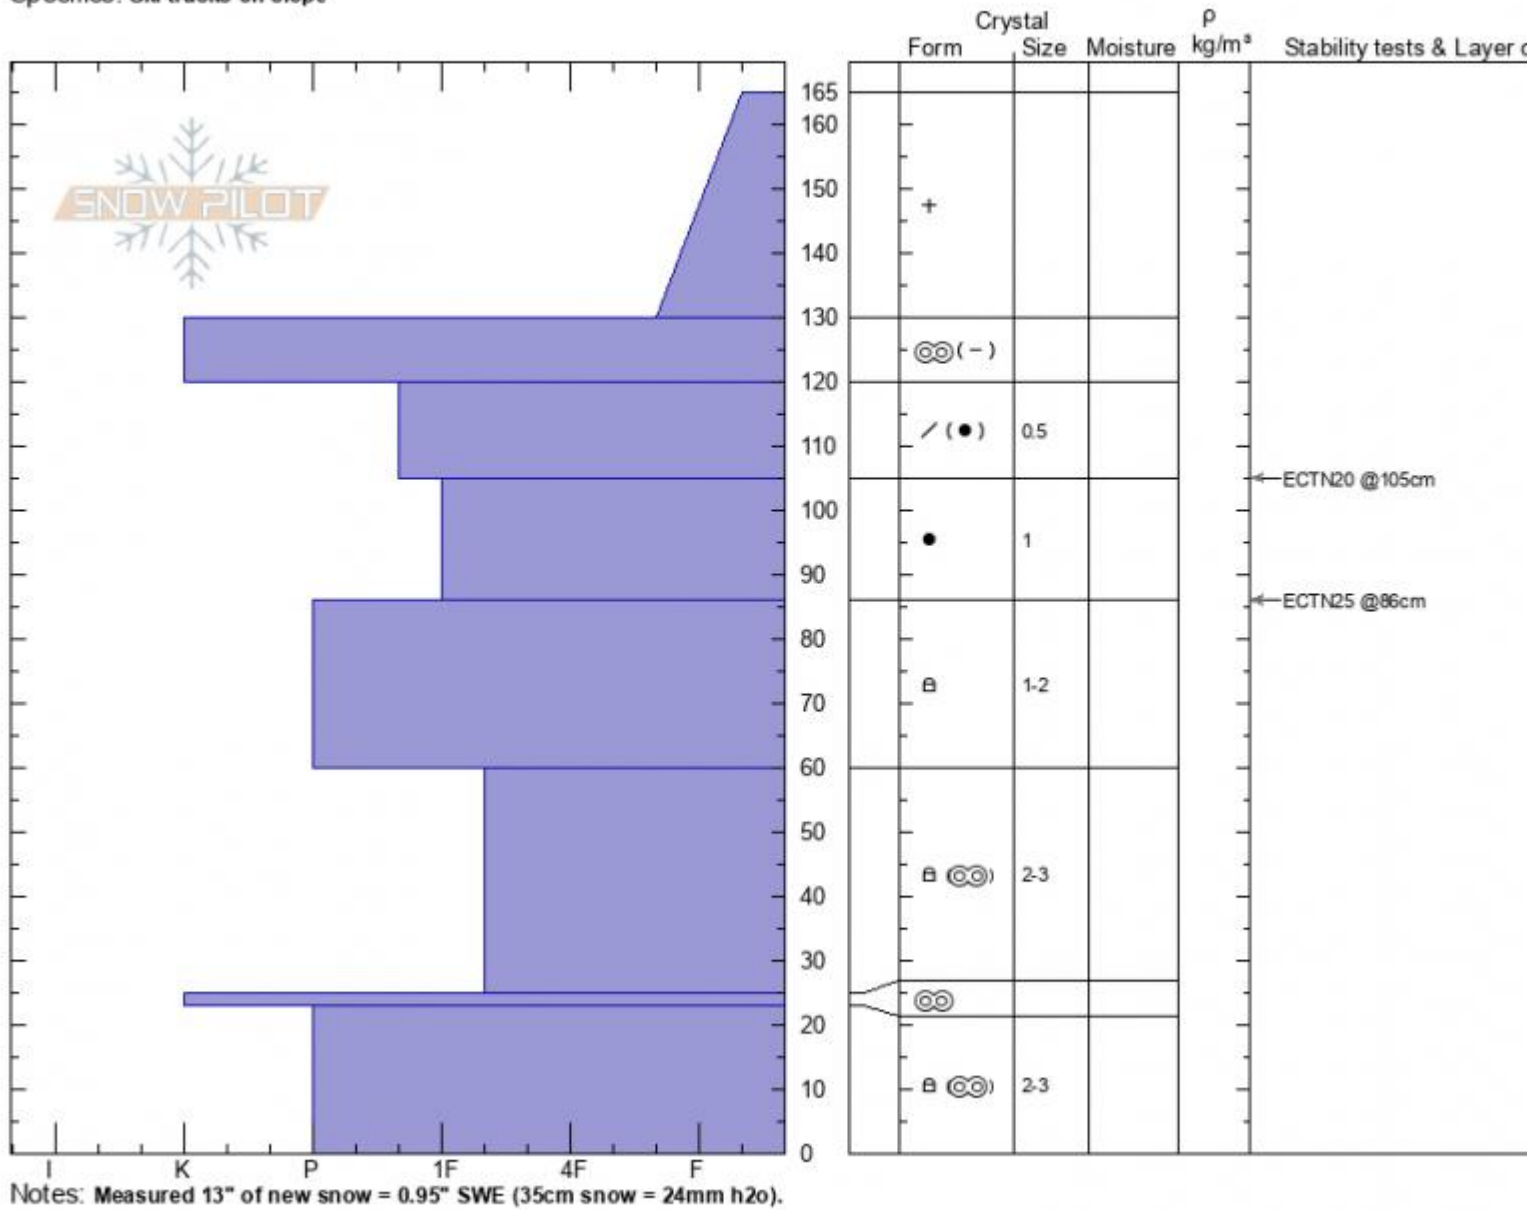

Divide Shoulder
Gallatin Range-N
MT
 Elevation: **9587 ft**
 Aspect: **165°**
 Specifics: **Ski tracks on slope**

Alex Marienthal
02/18/2022 - 12:30pm
 Co-ord: **45.40238N, -110.97026W**
 Slope Angle: **28°**
 Wind Loading: **no**

Stability: **Good**
 Air Temperature:
 Sky Cover: **OVC**
 Precipitation: **S-1**
 Wind: **W Light Breeze**

HS:165 Layer Notes:
 165-130cm: **Problematic layer**

Advisory Region
 Northern Gallatin
 Longitude
 -110.98W
 Latitude
 45.40N
 Northern Gallatin, 2022-02-19