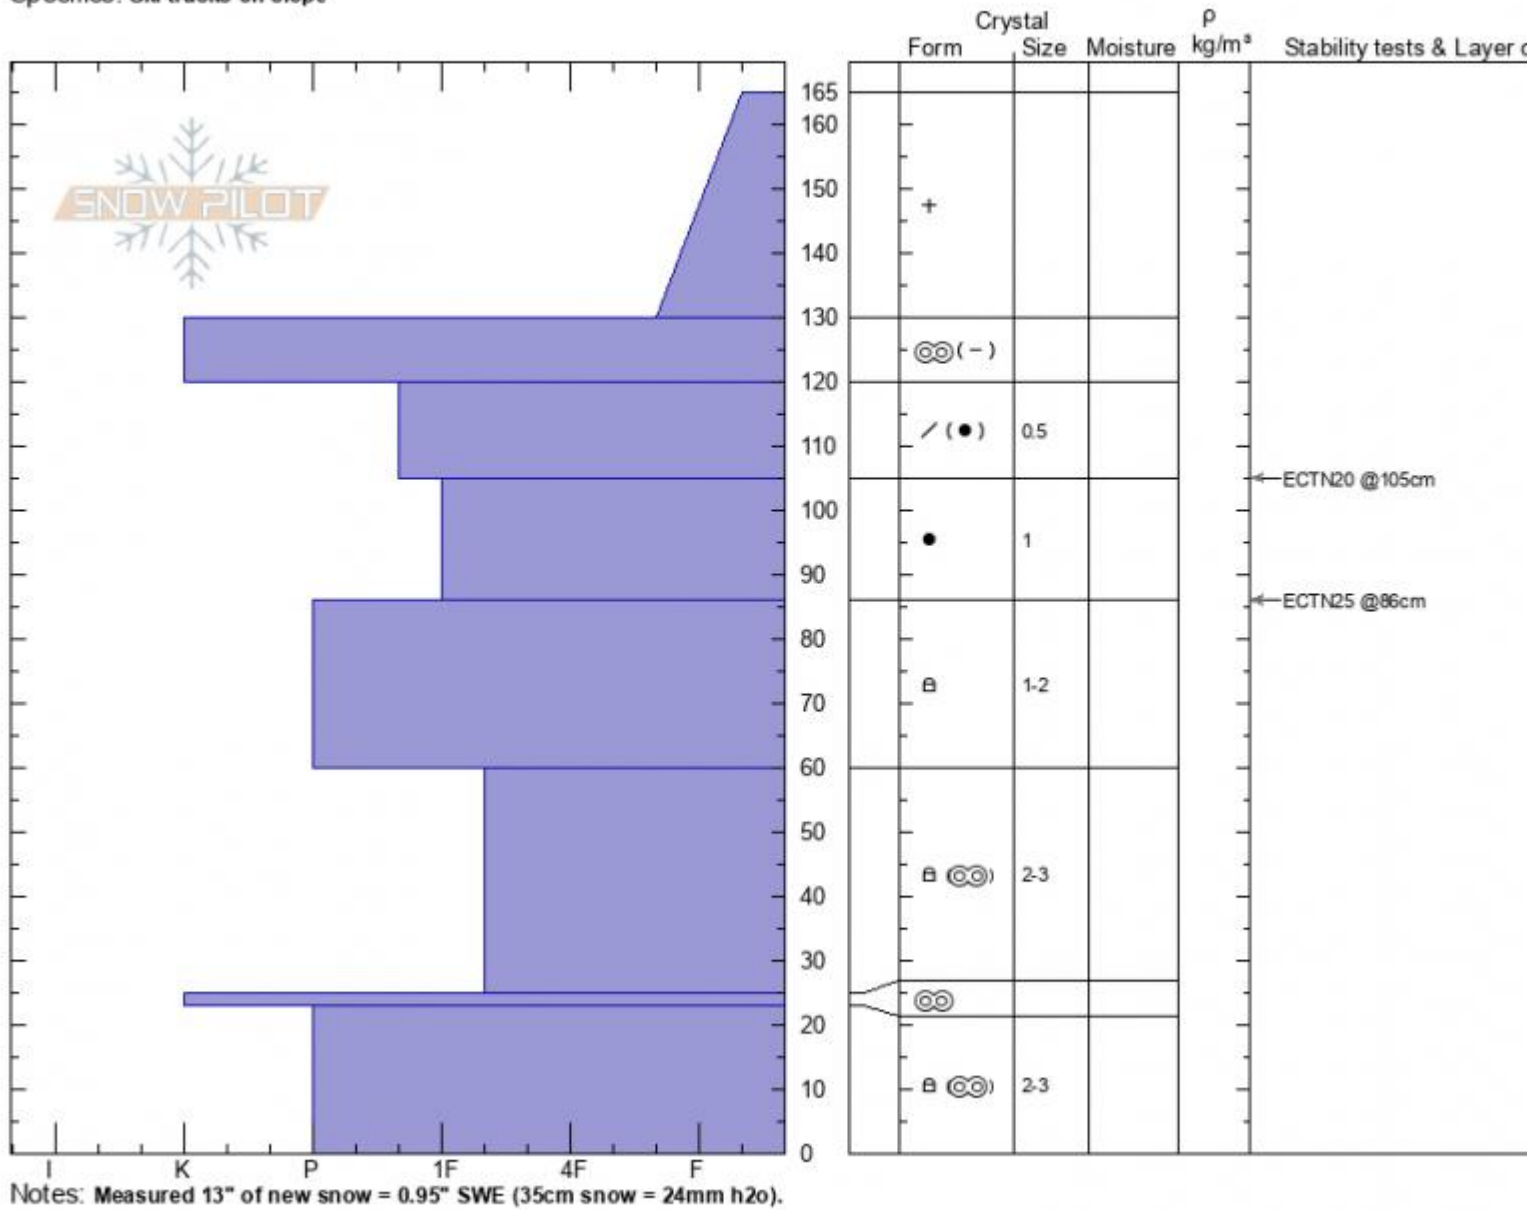

**Divide Shoulder**  
**Gallatin Range-N**  
**MT**  
 Elevation: **9587 ft**  
 Aspect: **165°**  
 Specifics: **Ski tracks on slope**

**Alex Marienthal**  
**02/18/2022 - 12:30pm**  
 Co-ord: **45.40238N, -110.97026W**  
 Slope Angle: **28°**  
 Wind Loading: **no**

Stability: **Good**  
 Air Temperature:  
 Sky Cover: **OVC**  
 Precipitation: **S-1**  
 Wind: **W Light Breeze**

**HS:165**    Layer Notes:  
 165-130cm: **Problematic layer**

Advisory Region  
 Northern Gallatin  
 Longitude  
 -110.98W  
 Latitude  
 45.40N  
 Northern Gallatin, 2022-02-19