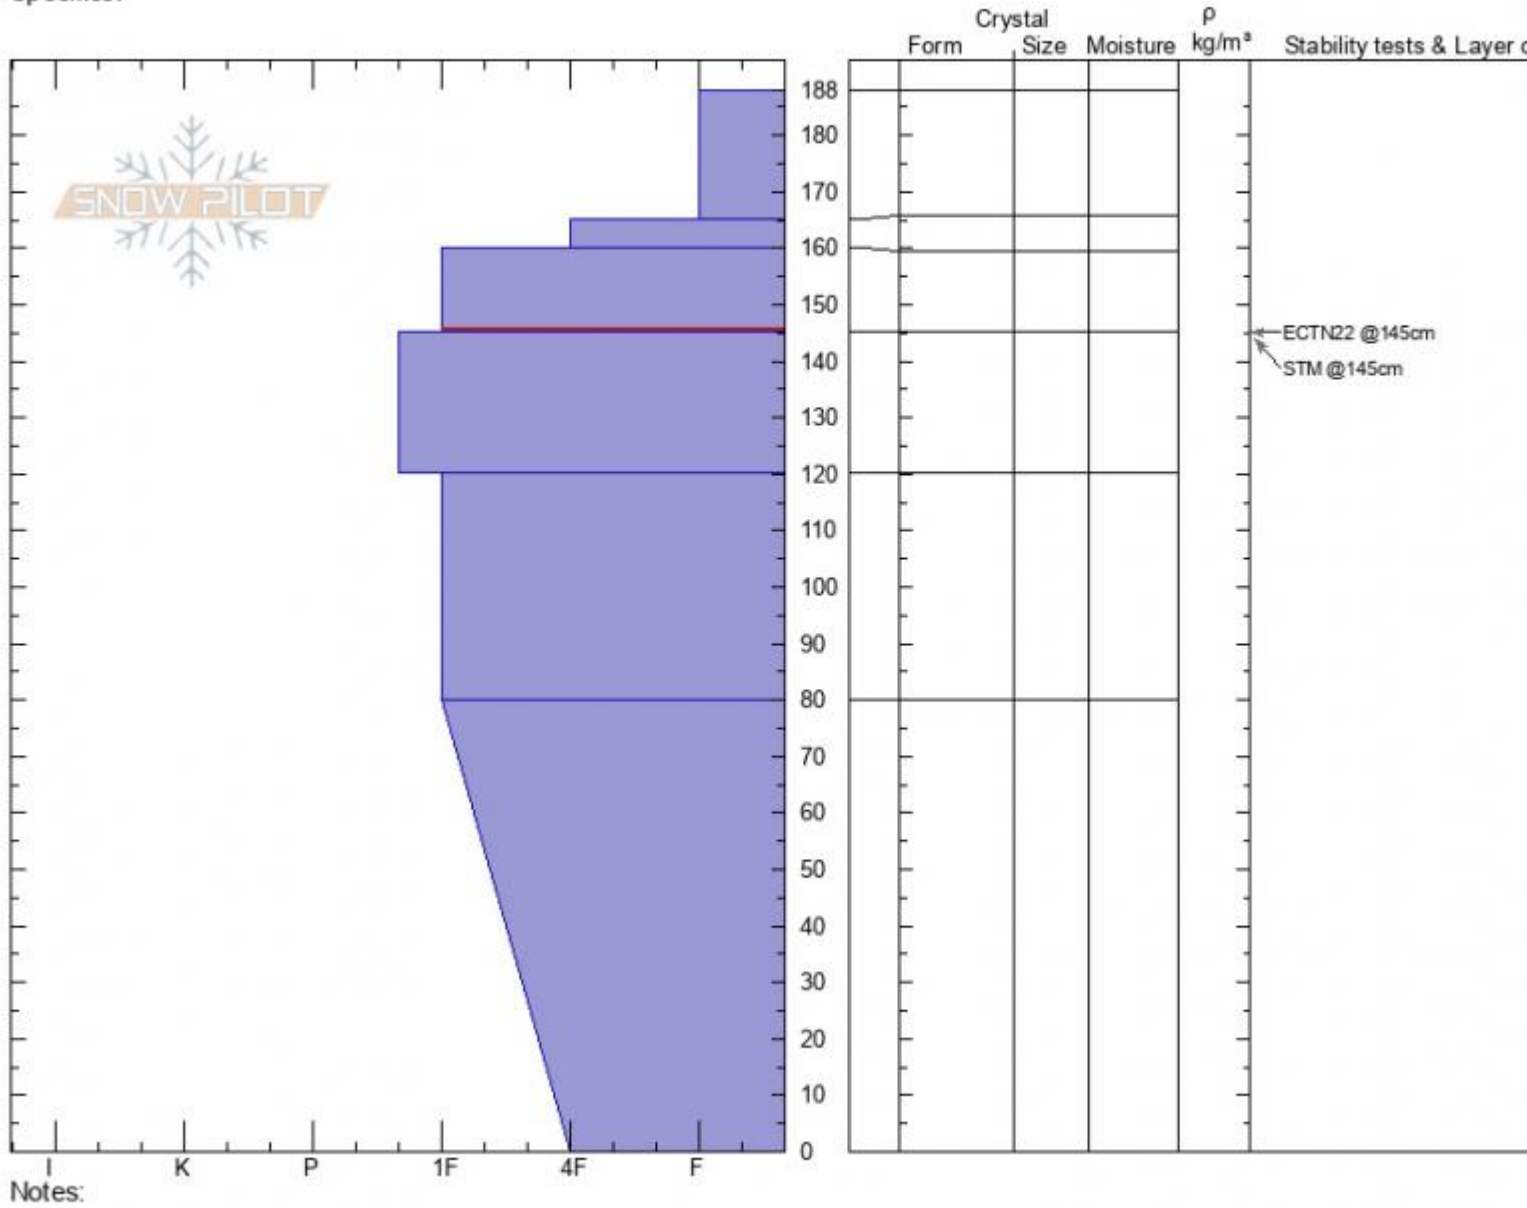

Blackmore Lake
Gallatin Range-N
MT
 Elevation: **2793 m**
 Aspect:
 Specifics:

Erich Schreier
02/20/2022 - 12:30pm
 Co-ord: **45.45705N, -110.99971W**
 Slope Angle: **32°**
 Wind Loading: **previous**

Stability:
 Air Temperature: **0°C**
 Sky Cover: **OVC**
 Precipitation: **S2**
 Wind: **SW Calm**

HS:**188** Layer Notes:
 160-145cm: **Problematic layer**

Advisory Region
 Northern Gallatin
 Longitude
 -111.00W
 Latitude
 45.44N
 Northern Gallatin, 2022-02-21