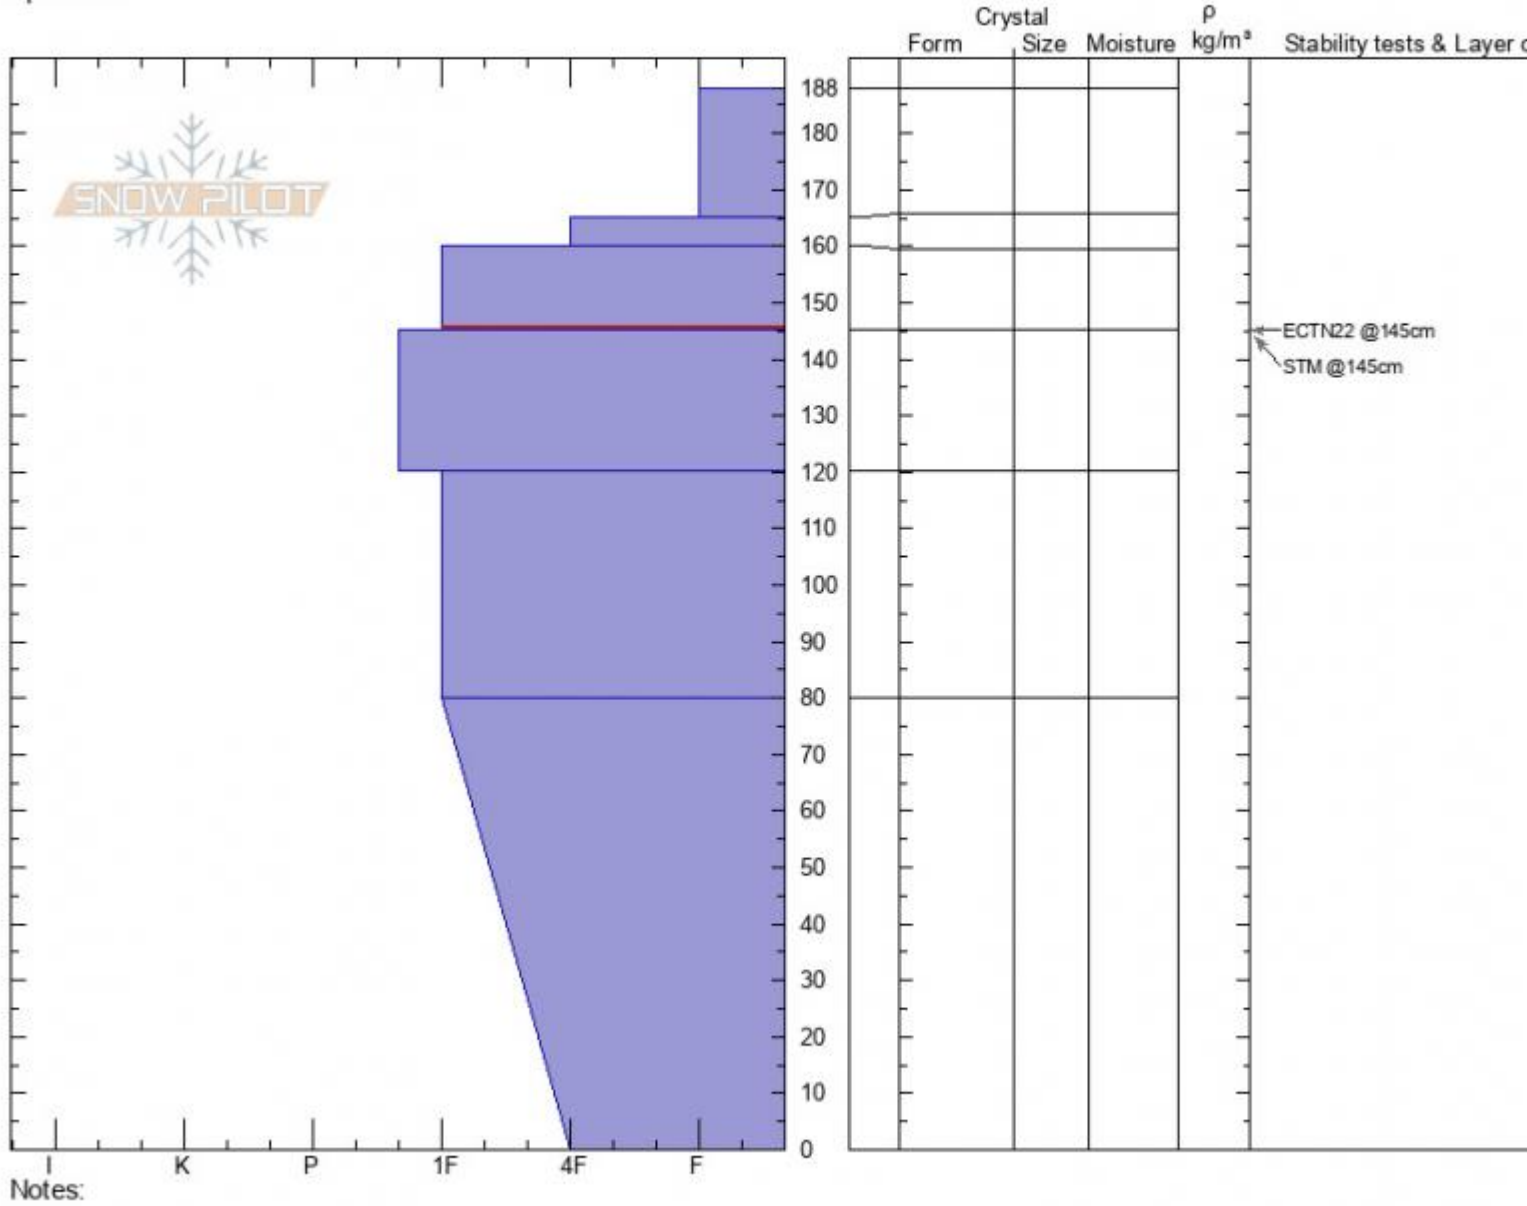

Blackmore Lake
Gallatin Range-N
MT
 Elevation: 2793 m
 Aspect:
 Specifics:

Erich Schreier
02/20/2022 - 12:30pm
 Co-ord: 45.45705N, -110.99971W
 Slope Angle: 32°
 Wind Loading: **previous**

Stability:
 Air Temperature: **0°C**
 Sky Cover: **OVC**
 Precipitation: **S2**
 Wind: **SW Calm**

HS:188 Layer Notes:
 160-145cm: **Problematic layer**

Advisory Region
 Northern Gallatin
 Longitude
 -111.00W
 Latitude
 45.44N
 Northern Gallatin, 2022-02-21