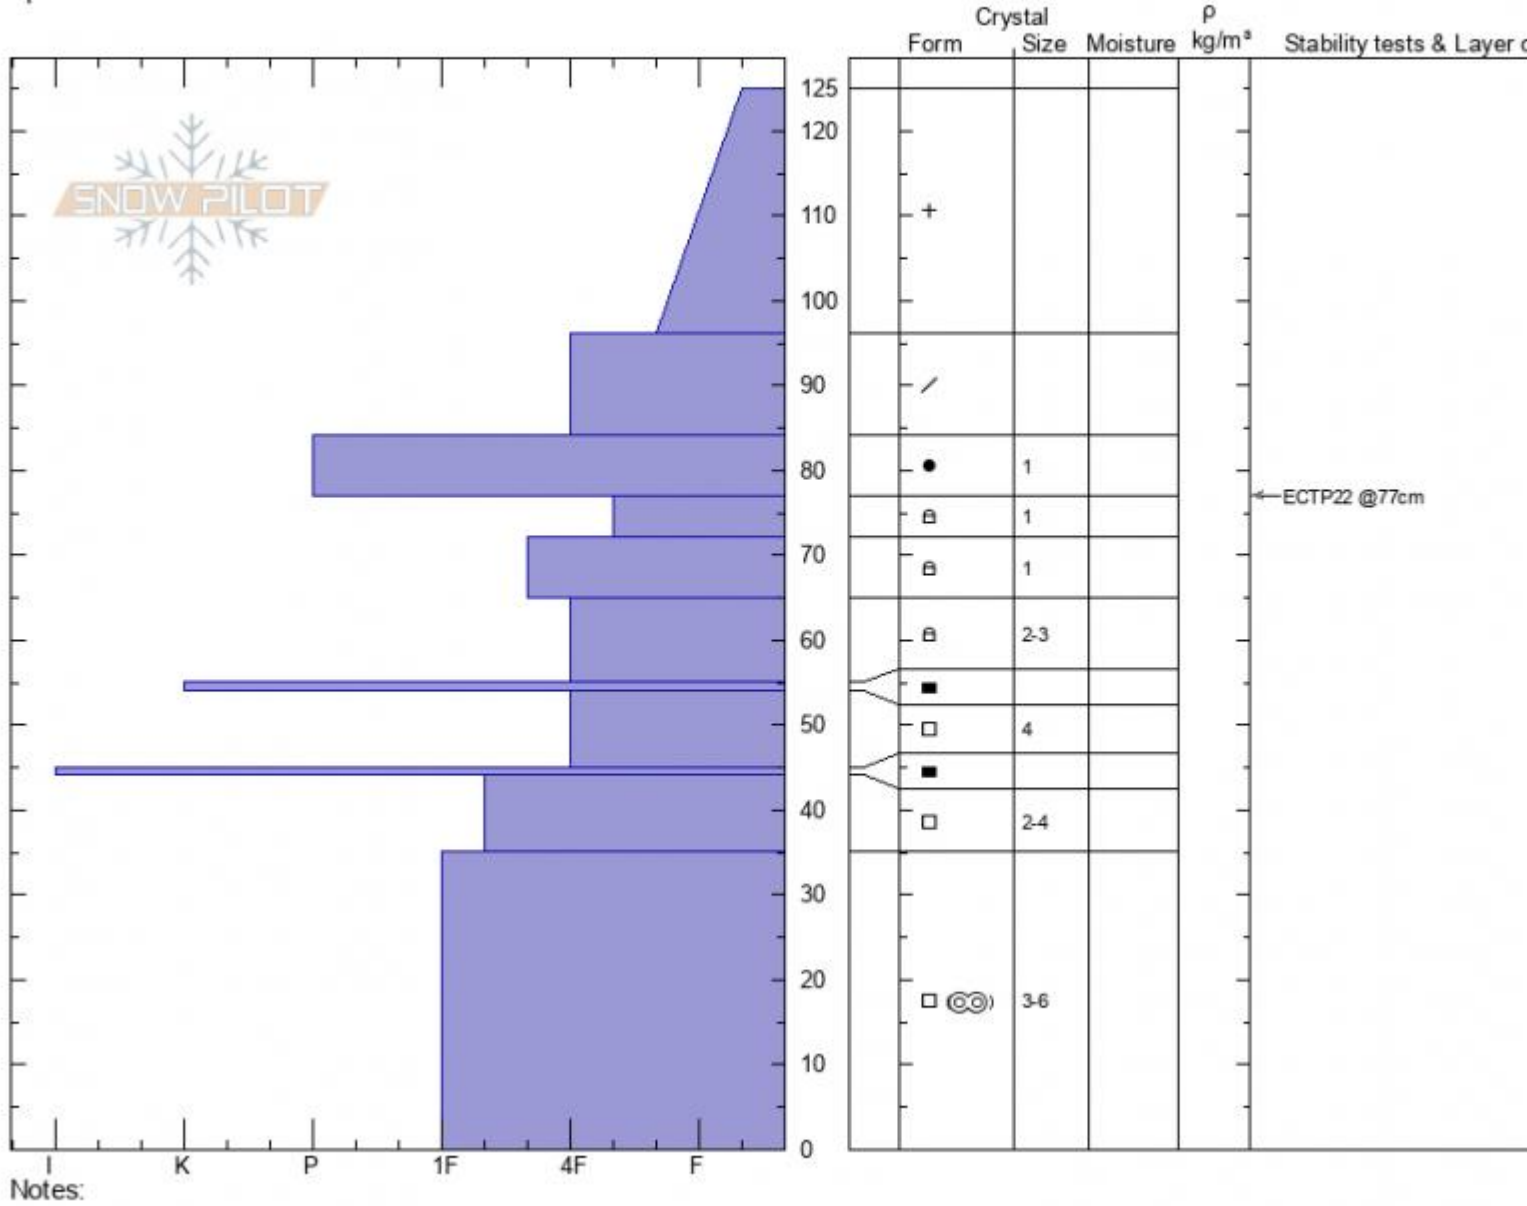

Throne North
Bridger Range
MT
 Elevation: **8300 ft**
 Aspect: **320°**
 Specifics:

Ian Hoyer
02/22/2022 - 1:00pm
 Co-ord: **45.88264N, -110.95234W**
 Slope Angle: **25°**
 Wind Loading: **no**

Stability: **Fair**
 Air Temperature:
 Sky Cover: **CLR**
 Precipitation: **NO**
 Wind: **Calm**

HS: **125** Layer Notes:
 PF: **75** 77-72cm: **Problematic layer**
 PS: **20**

Advisory Region
 Bridger Range
 Longitude
 -110.95W
 Latitude
 45.88N
 Bridger Range, 2022-02-22