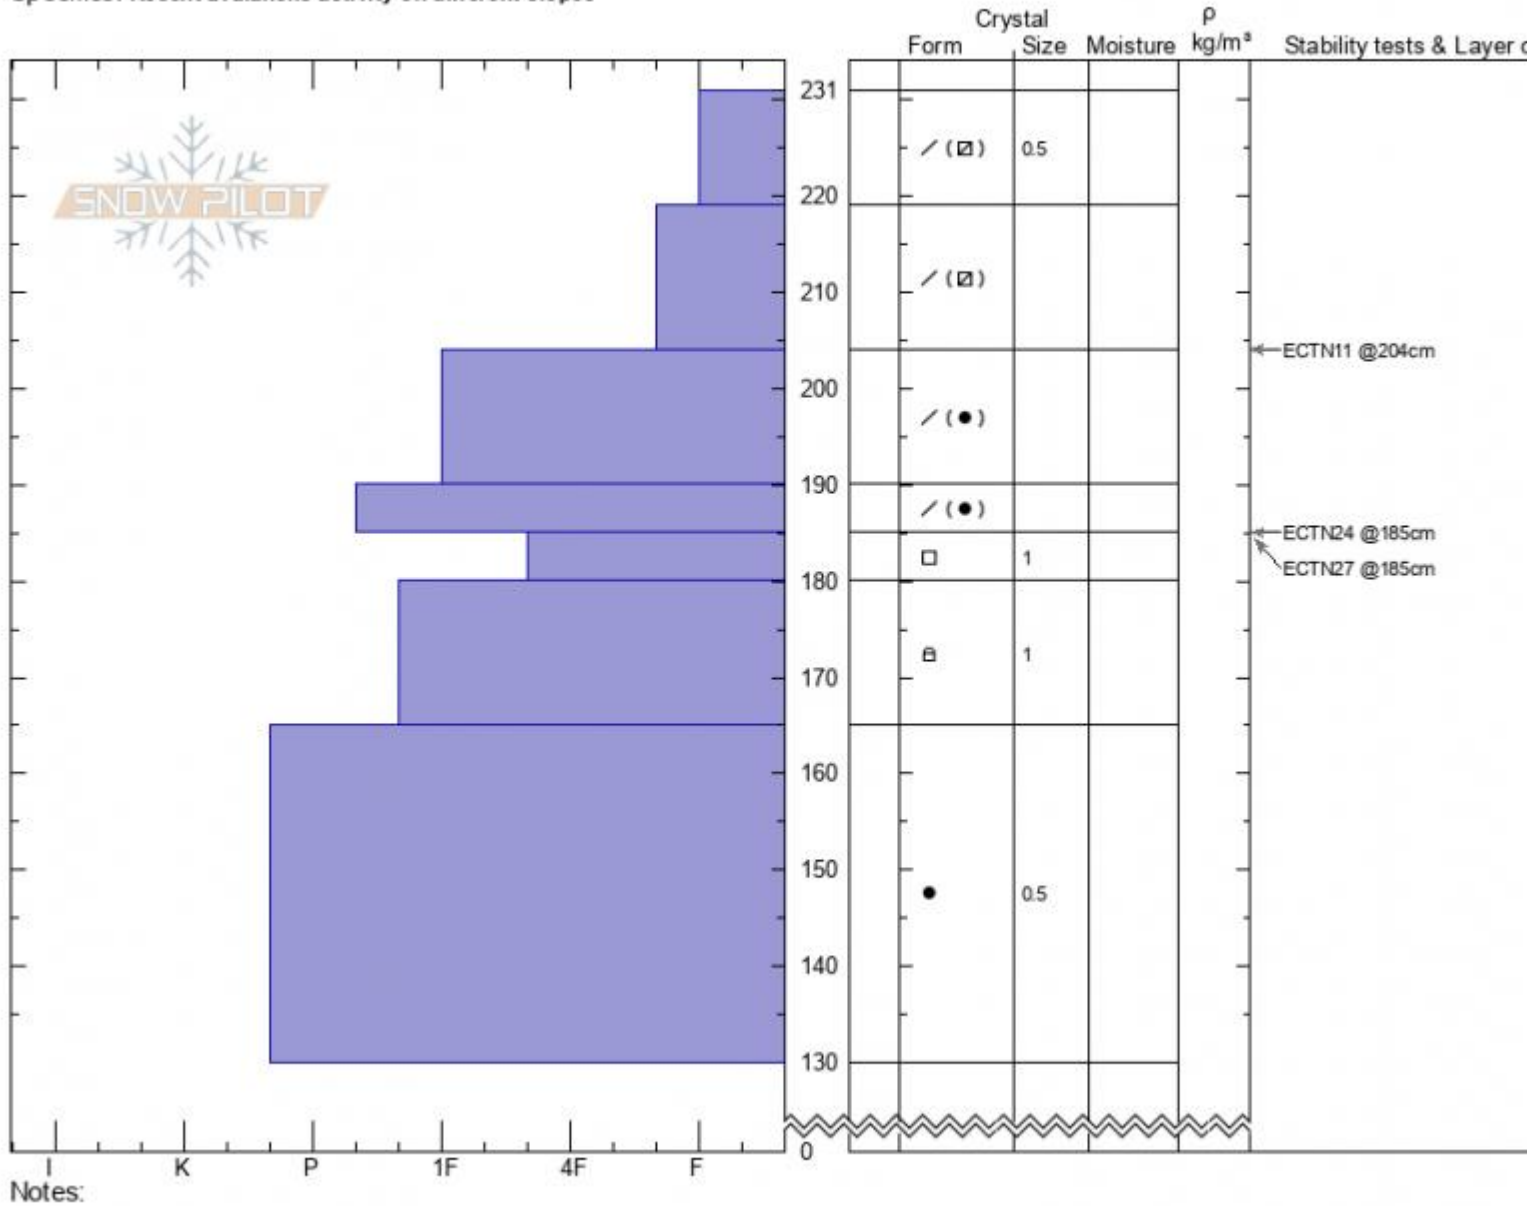

Henderson Bench  
 Cooke City  
 MT  
 Elevation: 9607 ft  
 Aspect: 22°  
 Specifics: Recent avalanche activity on different slopes

Alex Marienthal  
 02/25/2022 - 3:11pm  
 Co-ord: 45.05076N, -109.93443W  
 Slope Angle: 28°  
 Wind Loading: previous

Stability: **Good**  
 Air Temperature:  
 Sky Cover: **FEW**  
 Precipitation: **NO**  
 Wind: **SW Calm**

HS:231 Layer Notes:  
 185-180cm: Problematic layer

Advisory Region  
 Cooke City  
 Longitude  
 -109.95W  
 Latitude  
 45.06N  
 Cooke City, 2022-02-26