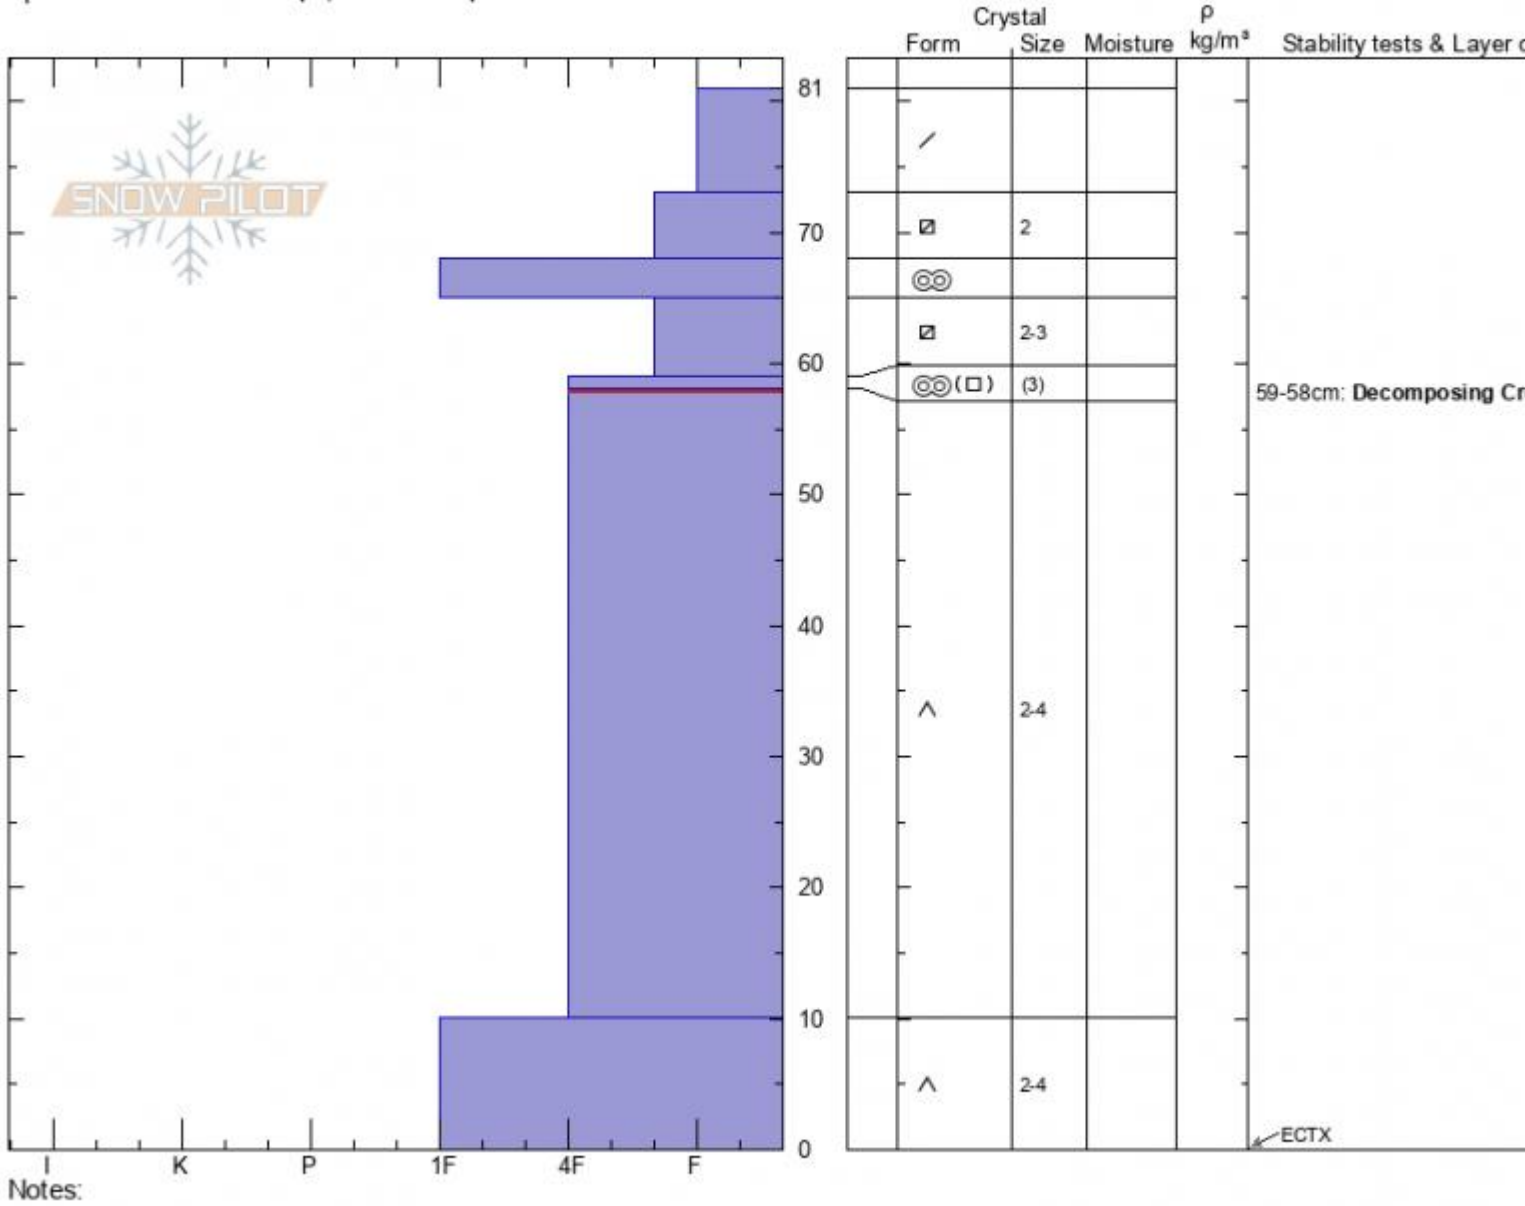

Specimen Ridge - East  
 Gallatin Range-S  
 MT  
 Elevation: 7796 ft  
 Aspect: 75°  
 Specifics: Ski tracks on slope; We skied slope

Dave Zinn  
 02/27/2022 - 11:45am  
 Co-ord: 45.02950N, -111.07101W  
 Slope Angle: 23°  
 Wind Loading: previous

Stability: **Very Good**  
 Air Temperature: -3°C  
 Sky Cover: **SCT**  
 Precipitation: **NO**  
 Wind: **E Light Breeze**

HS:81  
 PF:80  
 Layer Notes:  
 59-58cm: **Decomposing Crust**  
 58-10cm: **Problematic layer**

Advisory Region  
 Southern Gallatin  
 Longitude  
 -111.05W  
 Latitude  
 45.03N  
 Southern Gallatin, 2022-02-27