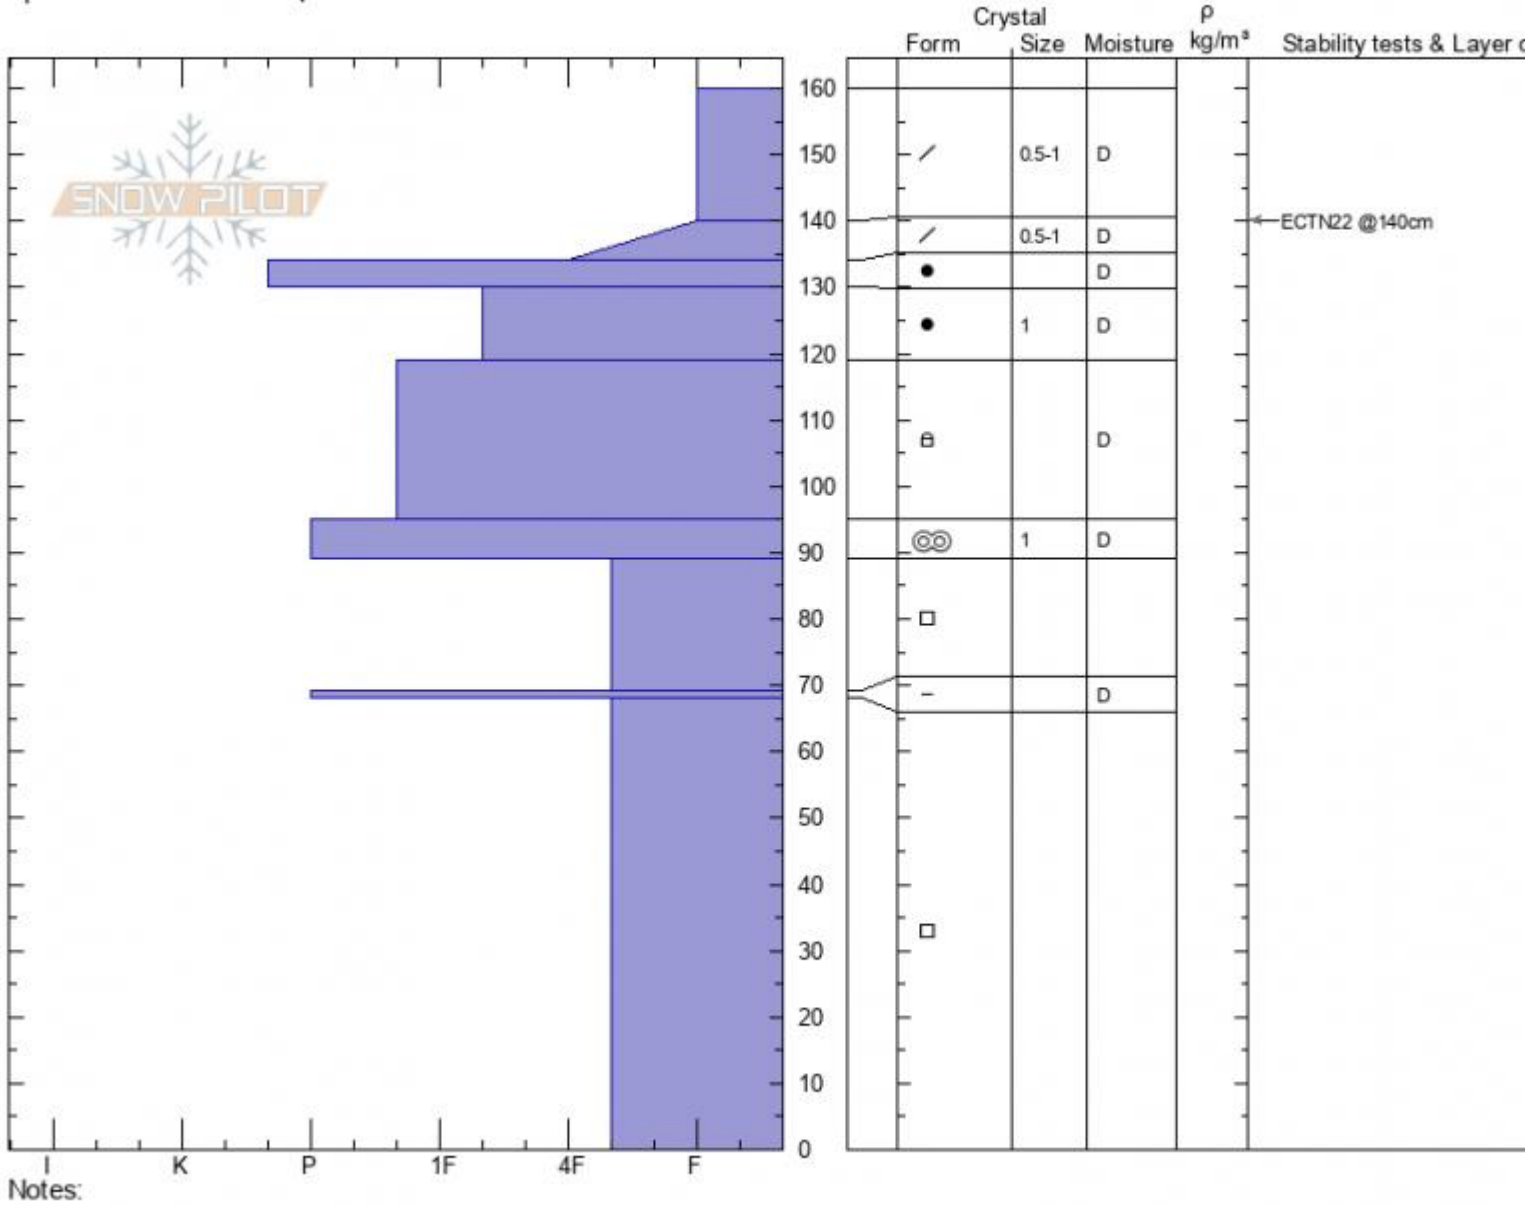

Blackmore Shoulder
Gallatin Range-N
MT
 Elevation: **9469 ft**
 Aspect: **E**
 Specifics: **Ski tracks on slope**

Wyatt Gober
02/26/2022 - 11:15am
 Co-ord: **45.44618N, -110.99918W**
 Slope Angle: **24°**
 Wind Loading:

Stability: **Good**
 Air Temperature:
 Sky Cover: **CLR**
 Precipitation: **NO**
 Wind: **Calm**

HS:**160** Layer Notes:
 PF:**50**
 PS:**15**

Advisory Region
 Northern Gallatin
 Longitude
 -111.00W
 Latitude
 45.44N
 Northern Gallatin, 2022-02-28