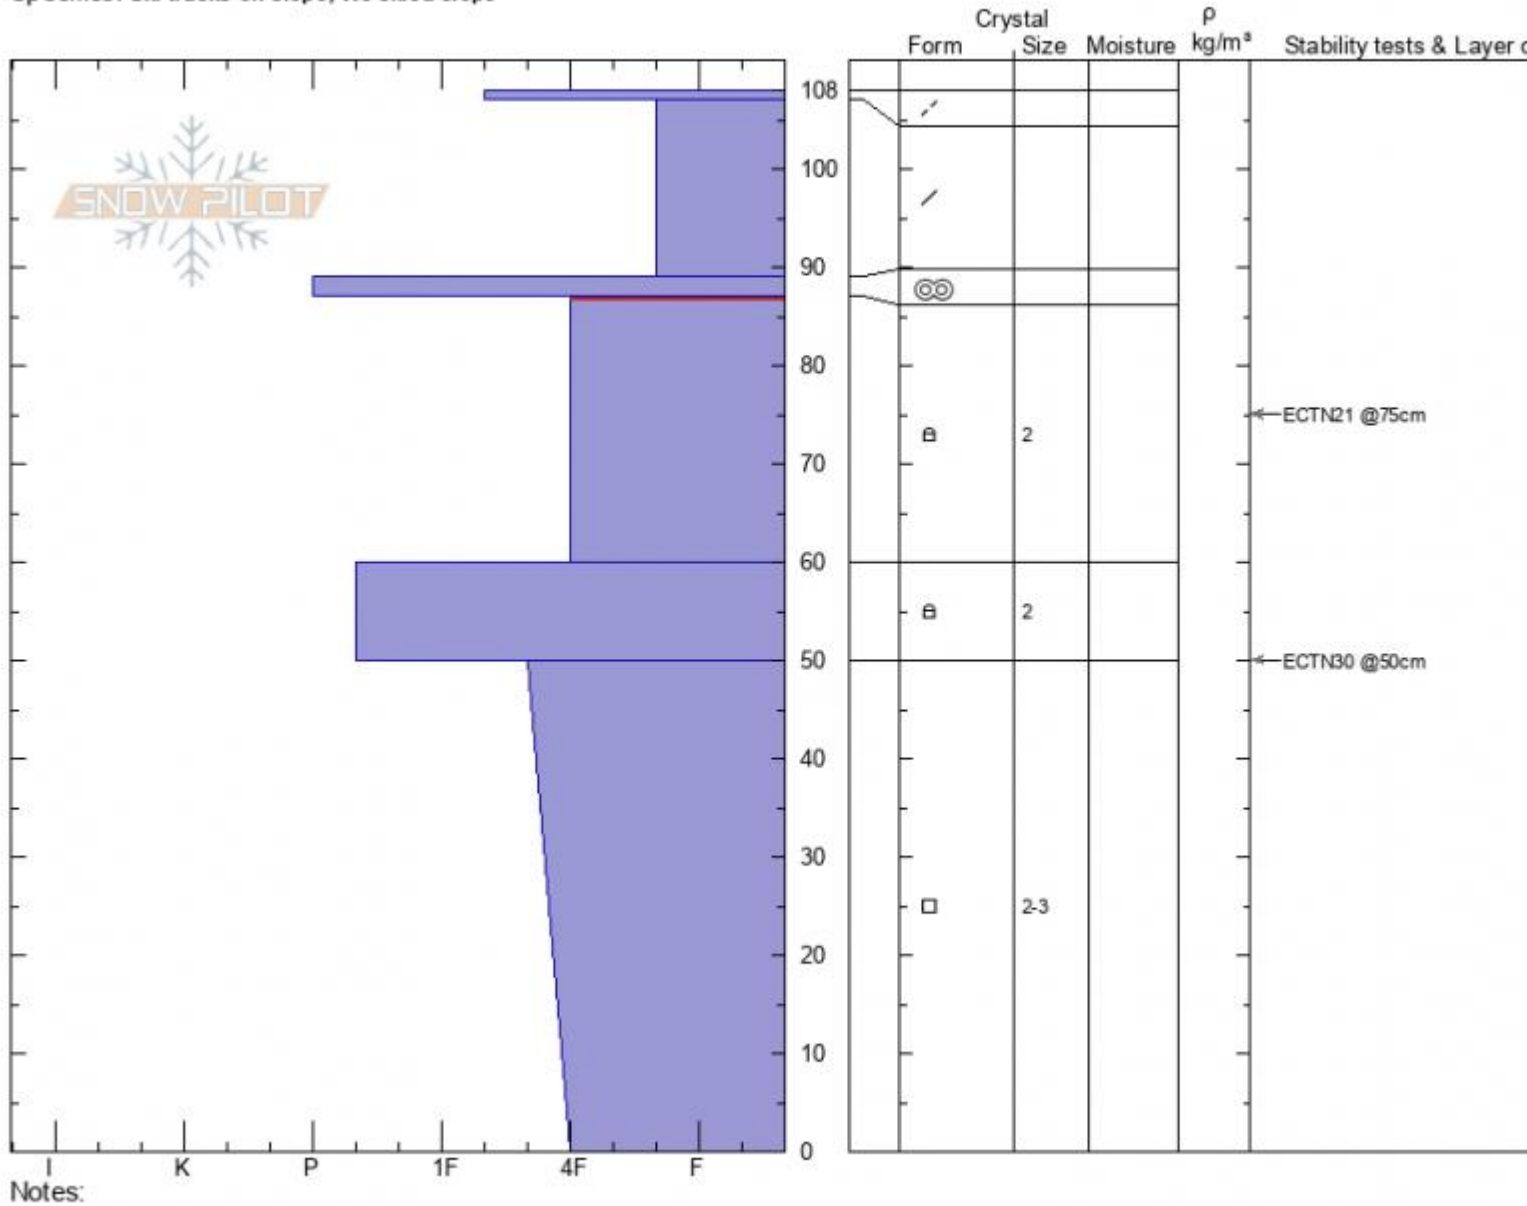

Beehive W
Madison Range-N
MT
 Elevation: **8700 ft**
 Aspect: **270°**
 Specifics: **Ski tracks on slope; We skied slope**

Ian Hoyer
03/01/2022 - 12:00pm
 Co-ord: **45.32796N, -111.38553W**
 Slope Angle: **28°**
 Wind Loading: **no**

Stability: **Fair**
 Air Temperature:
 Sky Cover: **OVC**
 Precipitation: **S-1**
 Wind: **S Moderate**

HS: **108** Layer Notes:
 PF: **80** 87-60cm: **Problematic layer**
 PS: **20**

Advisory Region
 Northern Madison
 Longitude
 -111.39W
 Latitude
 45.34N
 Northern Madison, 2022-03-01