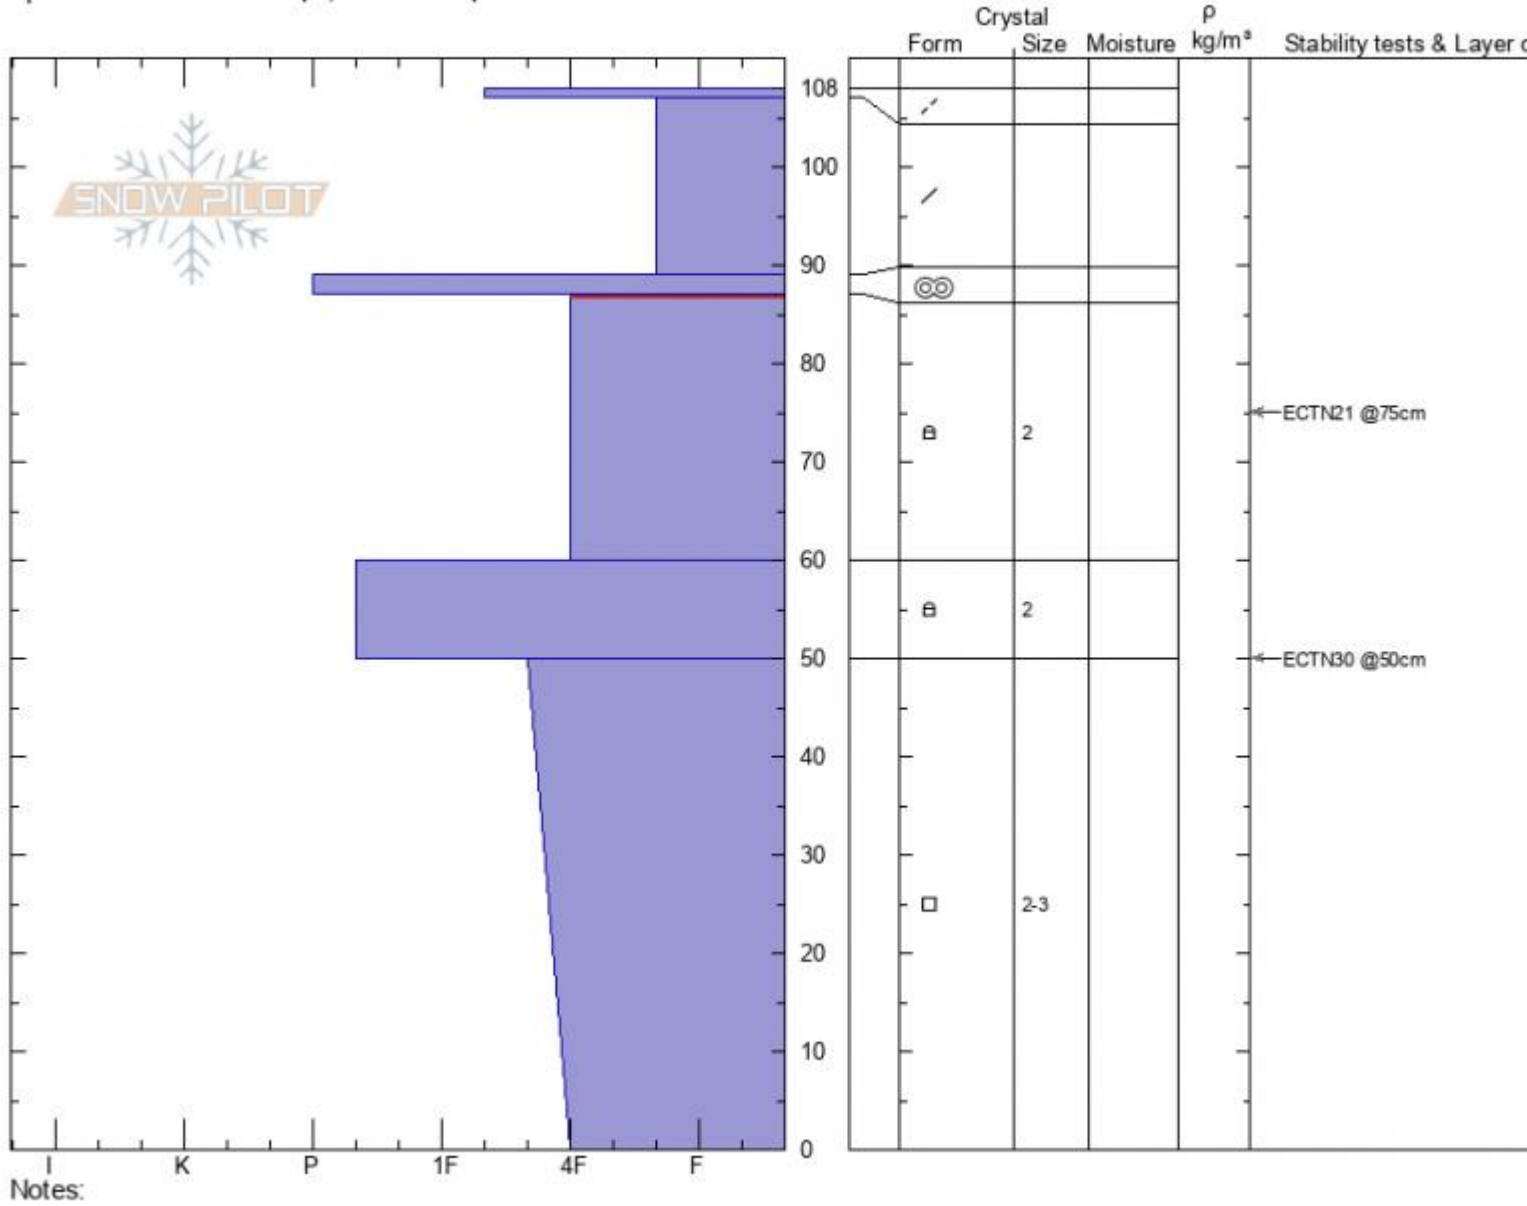

**Beehive W**  
**Madison Range-N**  
**MT**  
 Elevation: **8700 ft**  
 Aspect: **270°**  
 Specifics: **Ski tracks on slope; We skied slope**

**Ian Hoyer**  
**03/01/2022 - 12:00pm**  
 Co-ord: **45.32796N, -111.38553W**  
 Slope Angle: **28°**  
 Wind Loading: **no**

Stability: **Fair**  
 Air Temperature:  
 Sky Cover: **OVC**  
 Precipitation: **S-1**  
 Wind: **S Moderate**

HS:**108** Layer Notes:  
 PF: **80** 87-60cm: **Problematic layer**  
 PS: **20**

Advisory Region  
 Northern Madison  
 Longitude  
 -111.39W  
 Latitude  
 45.34N  
 Northern Madison, 2022-03-01