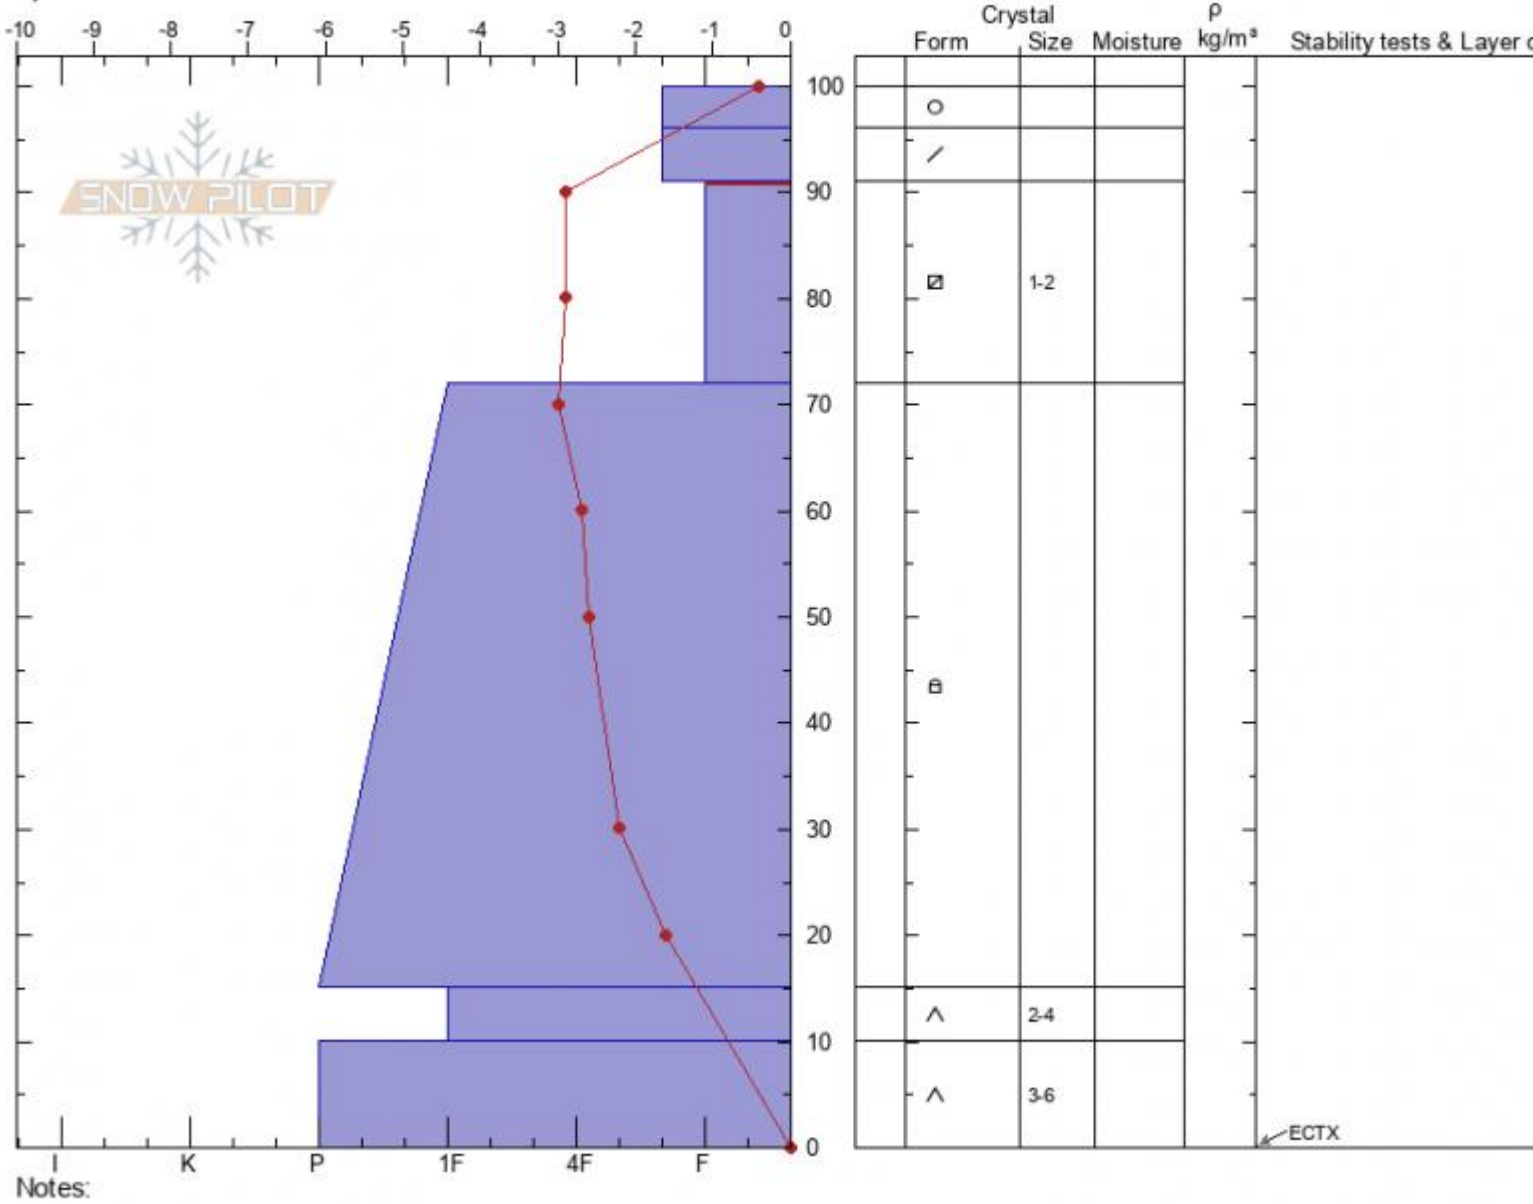

**Telemeadows Profile**  
**Madison Range-S**  
**MT**  
 Elevation: **7507 ft**  
 Aspect: **100°**  
 Specifics:

**Dave Zinn**  
**03/03/2022 - 10:45am**  
 Co-ord: **44.89696N, -111.06327W**  
 Slope Angle: **15°**  
 Wind Loading: **no**

Stability: **Very Good**  
 Air Temperature: **10°C**  
 Sky Cover: **FEW**  
 Precipitation: **NO**  
 Wind: **Calm**

HS: **100**    Layer Notes:  
 91-72cm: **Problematic layer**

Advisory Region  
 Southern Madison  
 Longitude  
 -111.06W  
 Latitude  
 44.89N  
 Southern Madison, 2022-03-03