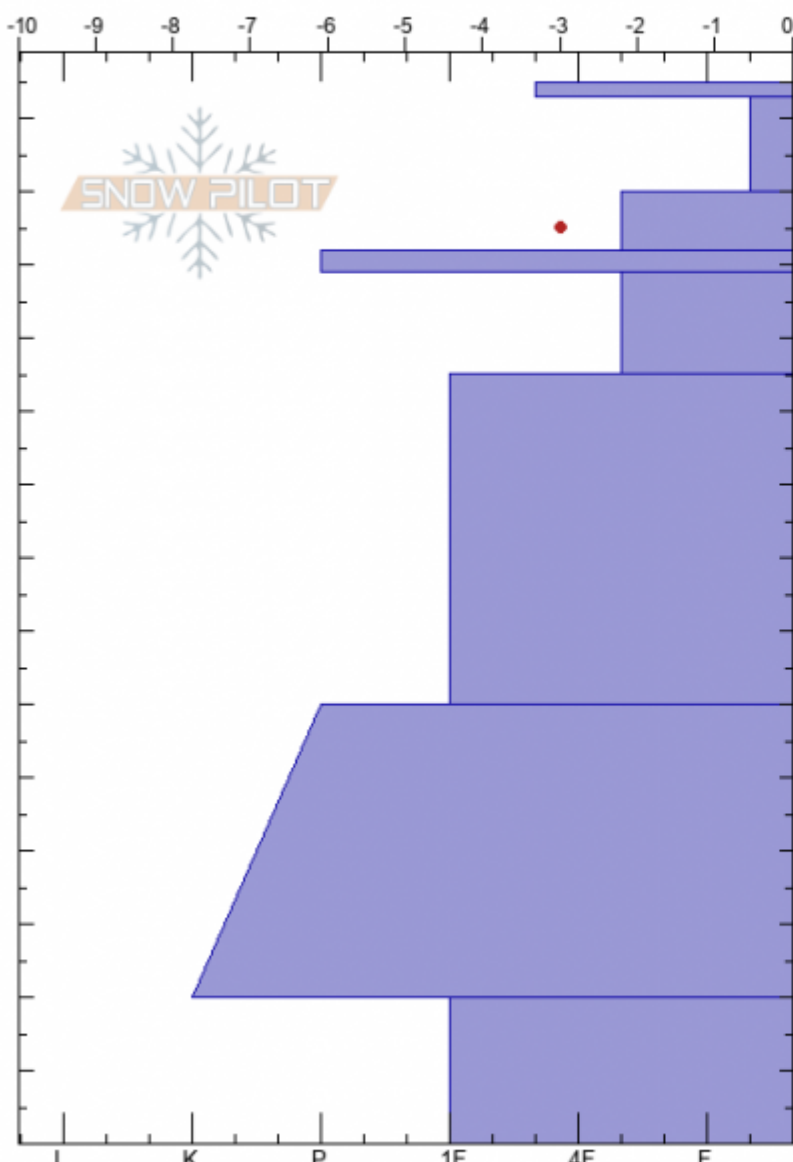

Marge
 Lionhead Range
 MT
 Elevation: 9032 ft
 Aspect: 65°
 Specifics:

Doug Chabot-Admin
 03/03/2022 - 9:00am
 Co-ord: 44.71666N, -111.31885W
 Slope Angle: 32°
 Wind Loading: previous

Stability: Good
 Air Temperature: 0°C
 Sky Cover: CLR
 Precipitation: NO
 Wind: Calm

Form	Crystal Size	Moisture	ρ kg/m ³	Stability tests & Layer c
■		M		
☒	2			
☒	1-2			
☉(□)				
☒	2			
⊖	2			
⊖	2			
⊖	2			

Notes: An east wind 2 weeks ago may have eroded away some depth.
 20 cm deep temperature is -3C.

Advisory Region
 Lionhead Range
 Longitude
 -111.32W
 Latitude
 44.71N
 Lionhead Range, 2022-03-03