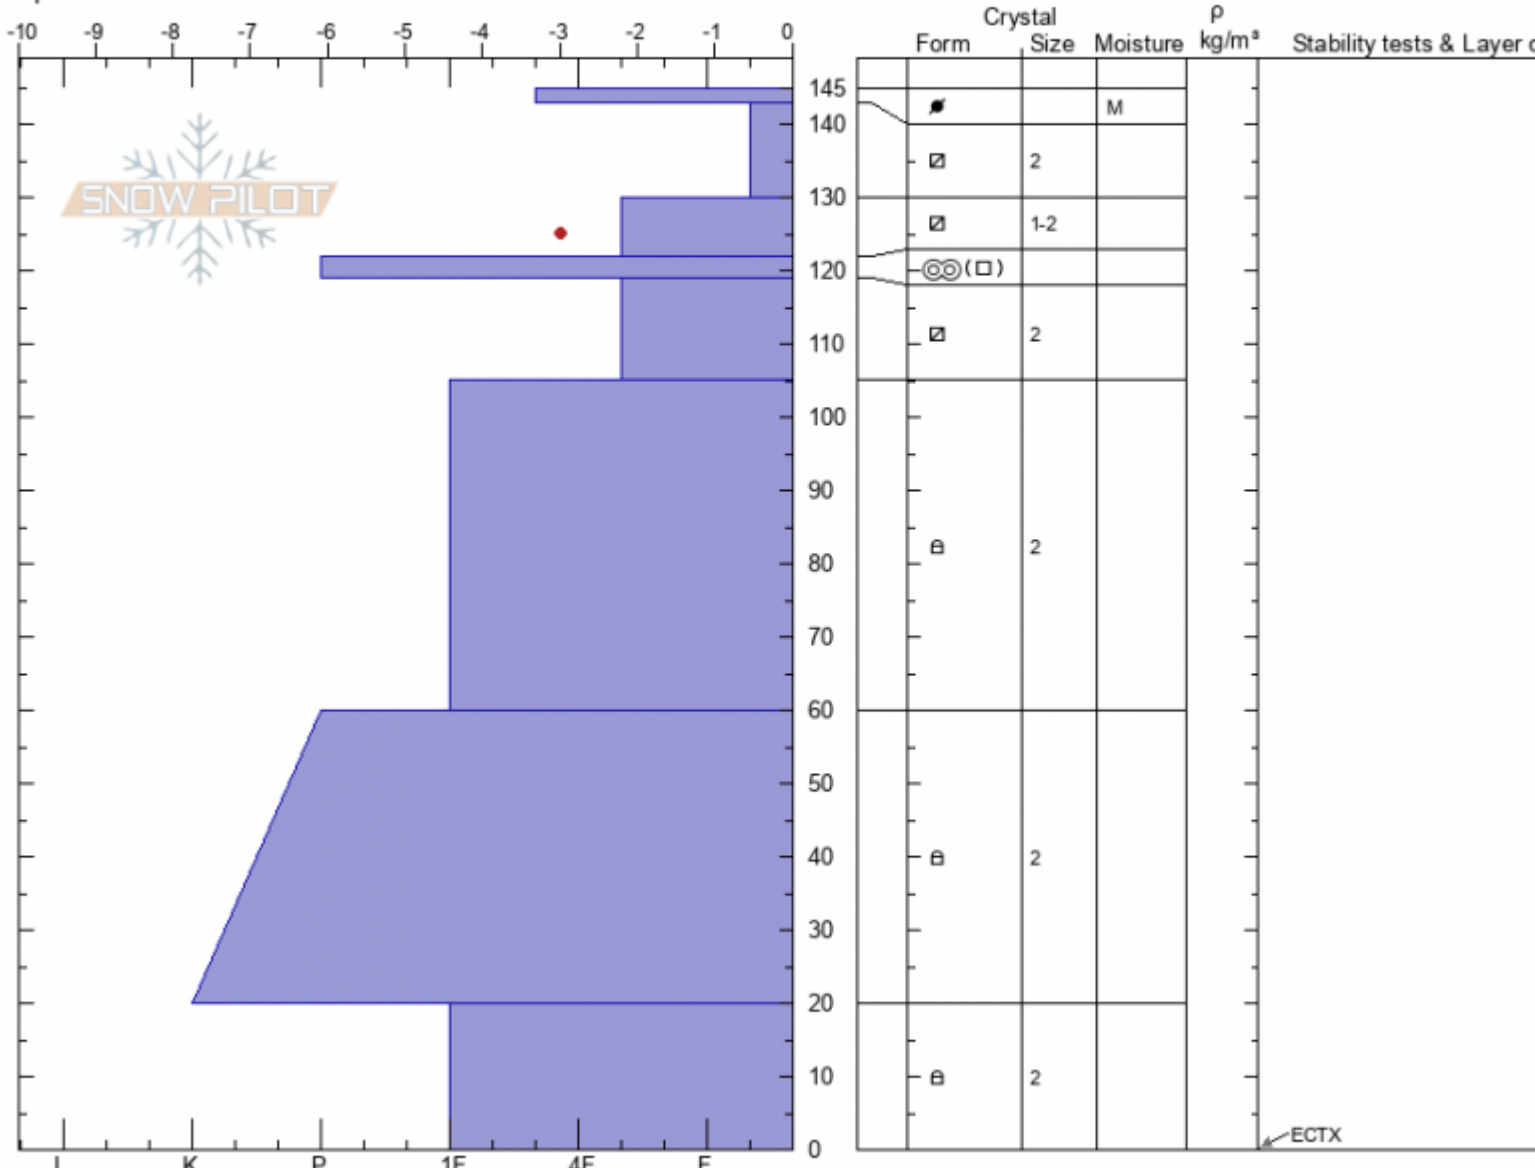

Marge  
Lionhead Range  
MT  
Elevation: 9032 ft  
Aspect: 65°  
Specifics:

Doug Chabot-Admin  
03/03/2022 - 9:00am  
Co-ord: 44.71666N, -111.31885W  
Slope Angle: 32°  
Wind Loading: previous

Stability: Good  
Air Temperature: 0°C  
Sky Cover: CLR  
Precipitation: NO  
Wind: Calm

HS:145 Layer Notes:

Notes: An east wind 2 weeks ago may have eroded away some depth.  
20 cm deep temperature is -3C.

Advisory Region  
Lionhead Range  
Longitude  
-111.32W  
Latitude  
44.71N  
Lionhead Range, 2022-03-03