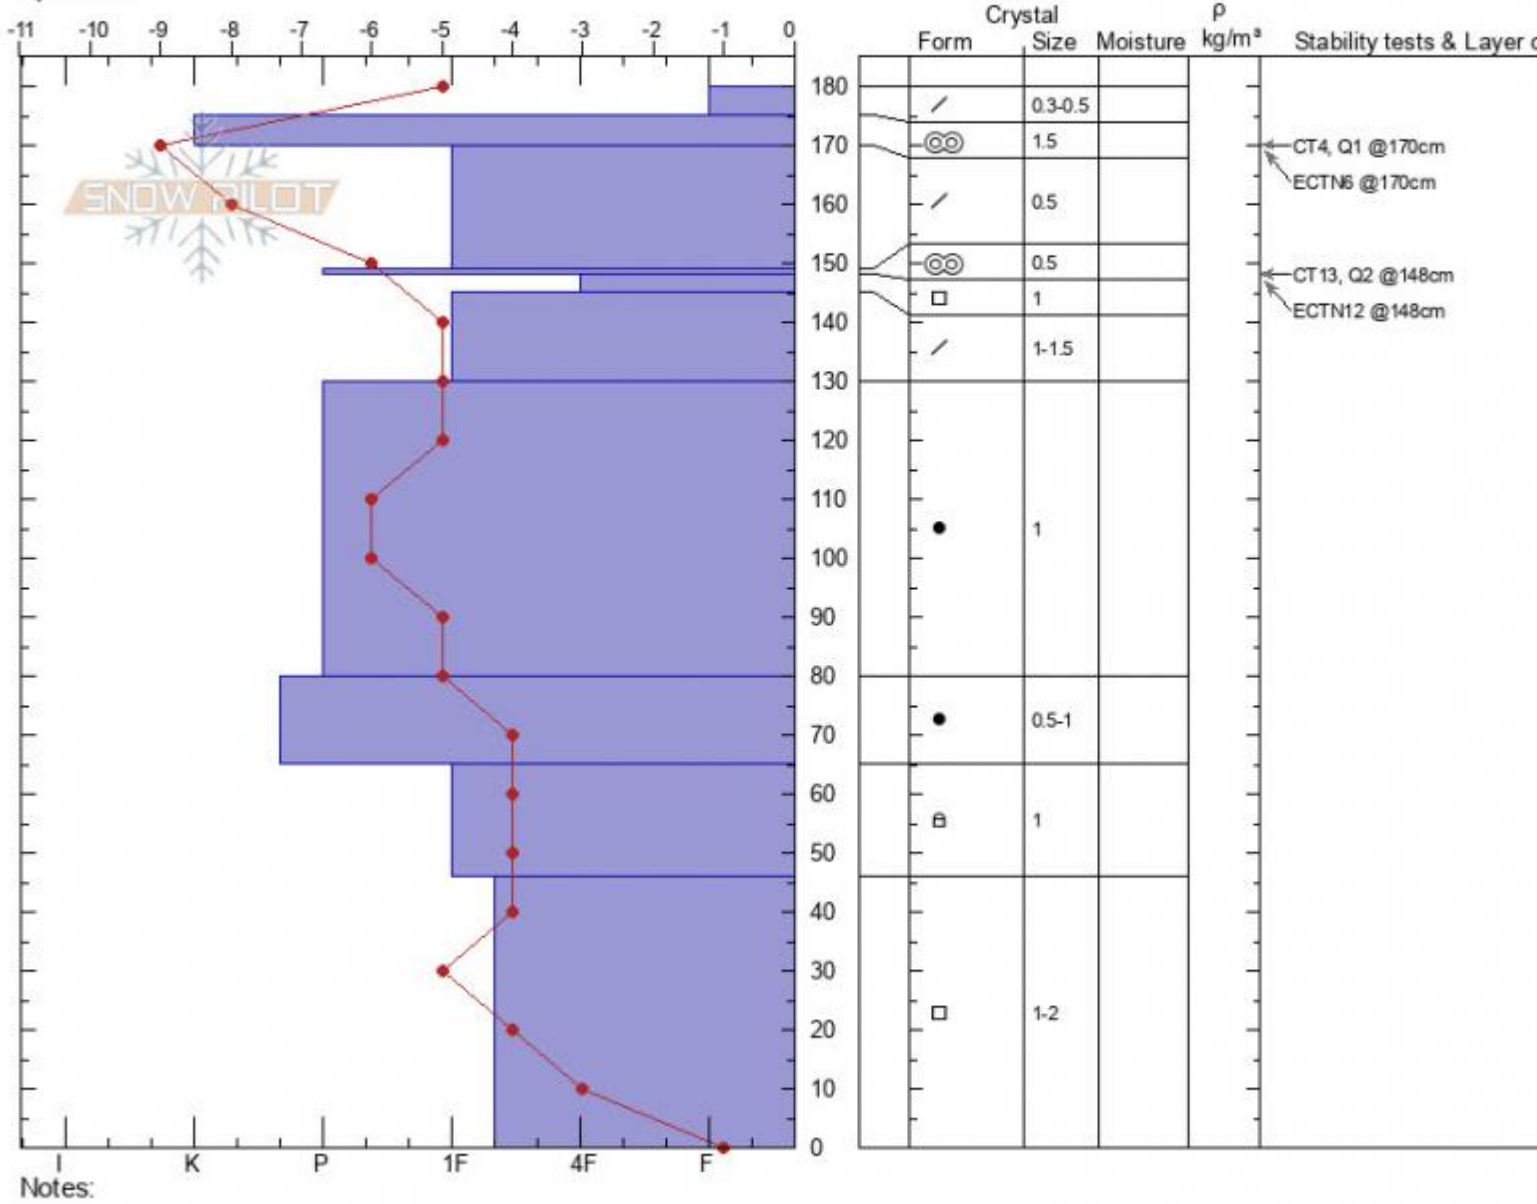

**Cooke City Pit**  
**Beartooths**  
**MT**  
 Elevation: **8591 ft**  
 Aspect: **S**  
 Specifics:

**Michael Murray**  
**03/06/2022 - 11:13am**  
 Co-ord: **45.03381N, -109.96656W**  
 Slope Angle: **22°**  
 Wind Loading:

Stability:  
 Air Temperature: **-6°C**  
 Sky Cover: **BKN**  
 Precipitation: **NO**  
 Wind: **N Calm**

HS: **180** Layer Notes:  
 PF: **15** 148-145cm: **Problematic layer**  
 PS: **2**

Advisory Region  
 Cooke City  
 Longitude  
 -109.98W  
 Latitude  
 45.03N  
 Cooke City, 2022-03-06