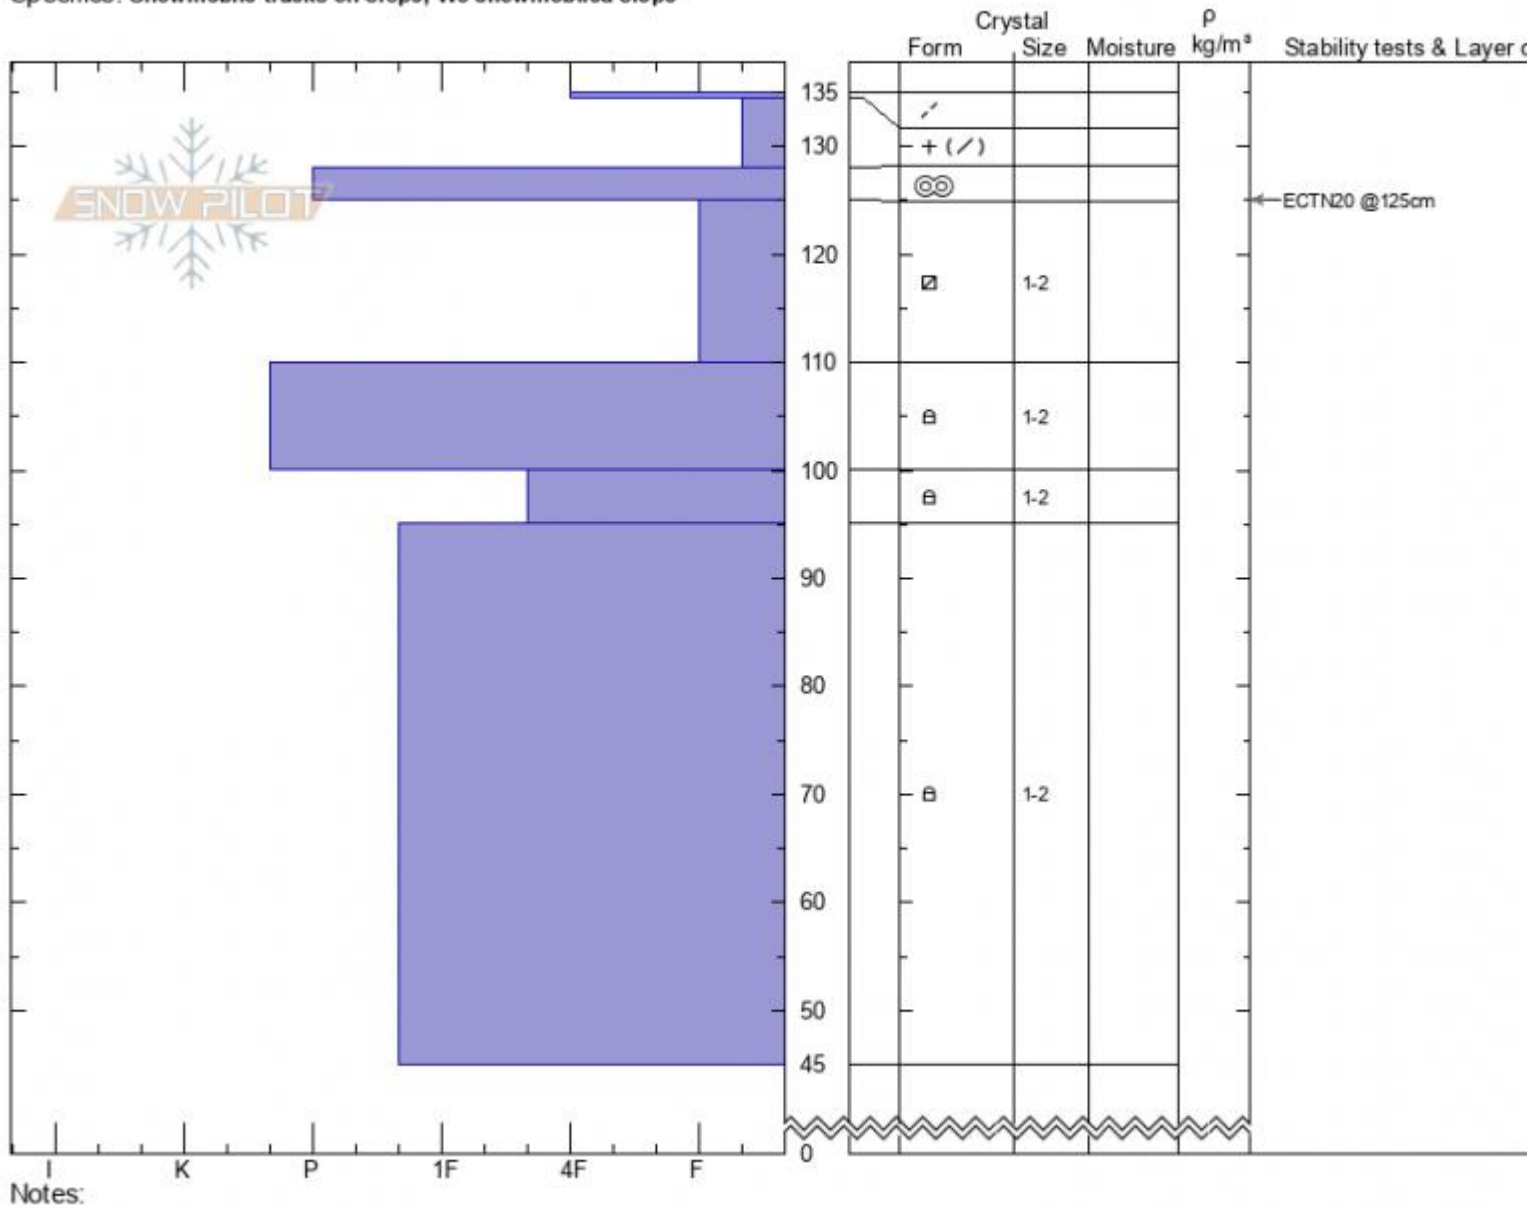

**Cabin Creek**  
**Madison Range-S**  
**MT**  
 Elevation: **9200 ft**  
 Aspect: **260°**  
 Specifics: **Snowmobile tracks on slope; We snowmobiled slope**

**Ian Hoyer**  
**03/10/2022 - 11:00am**  
 Co-ord: **44.93326N, -111.26831W**  
 Slope Angle: **22°**  
 Wind Loading: **no**

Stability: **Good**  
 Air Temperature:  
 Sky Cover: **BKN**  
 Precipitation: **NO**  
 Wind: **Calm**

HS:**135** Layer Notes:  
 PF: **20** 125-110cm: **Problematic layer**

Advisory Region  
 Southern Madison  
 Longitude  
 -111.23W  
 Latitude  
 44.89N  
 Southern Madison, 2022-03-10