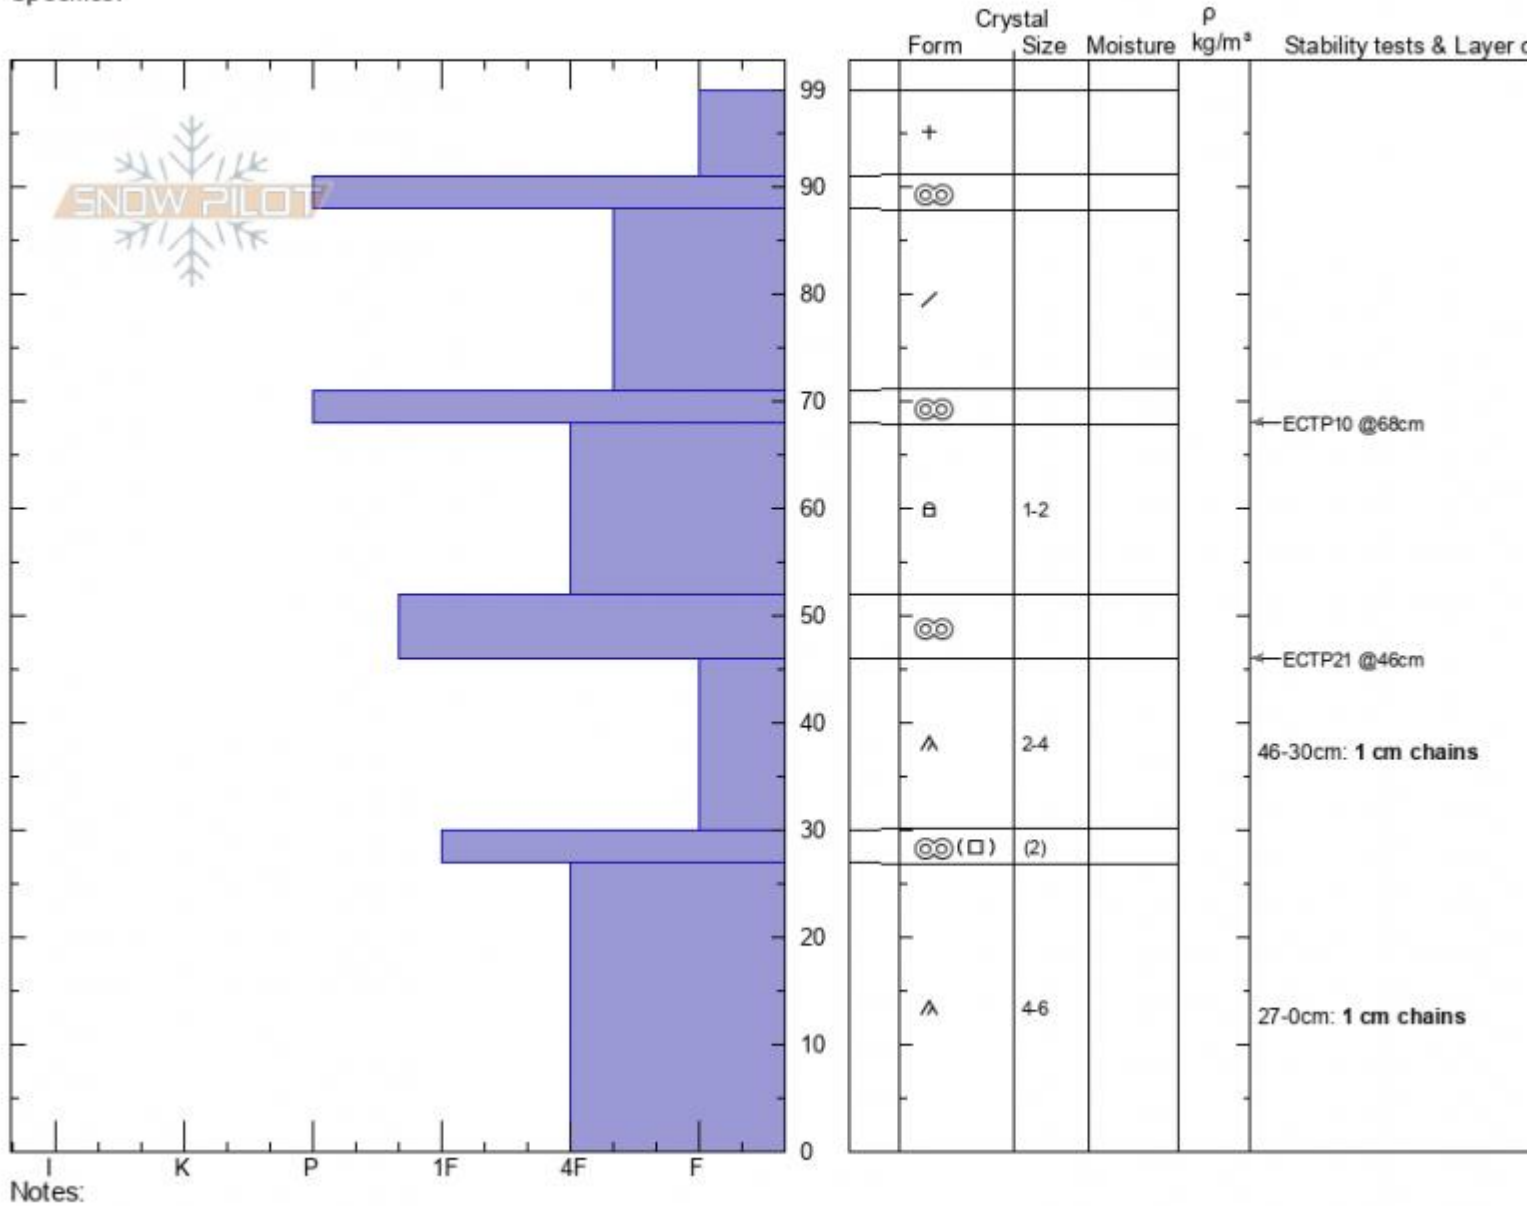

Tyler's  
 Madison Range-N  
 MT  
 Elevation: 9142 ft  
 Aspect: 260°  
 Specifics:

Hannah Marshall  
 03/13/2022 - 12:00pm  
 Co-ord: 45.32315N, -111.38177W  
 Slope Angle: 28°  
 Wind Loading:

Stability:  
 Air Temperature:  
 Sky Cover: OVC  
 Precipitation: S-1  
 Wind: NW Moderate

HS:99  
 PF:80  
 PS:15  
 Layer Notes:  
 46-30cm: 1 cm chains  
 27-0cm: 1 cm chains

Advisory Region  
 Northern Madison  
 Longitude  
 -111.38W  
 Latitude  
 45.33N  
 Northern Madison, 2022-03-13