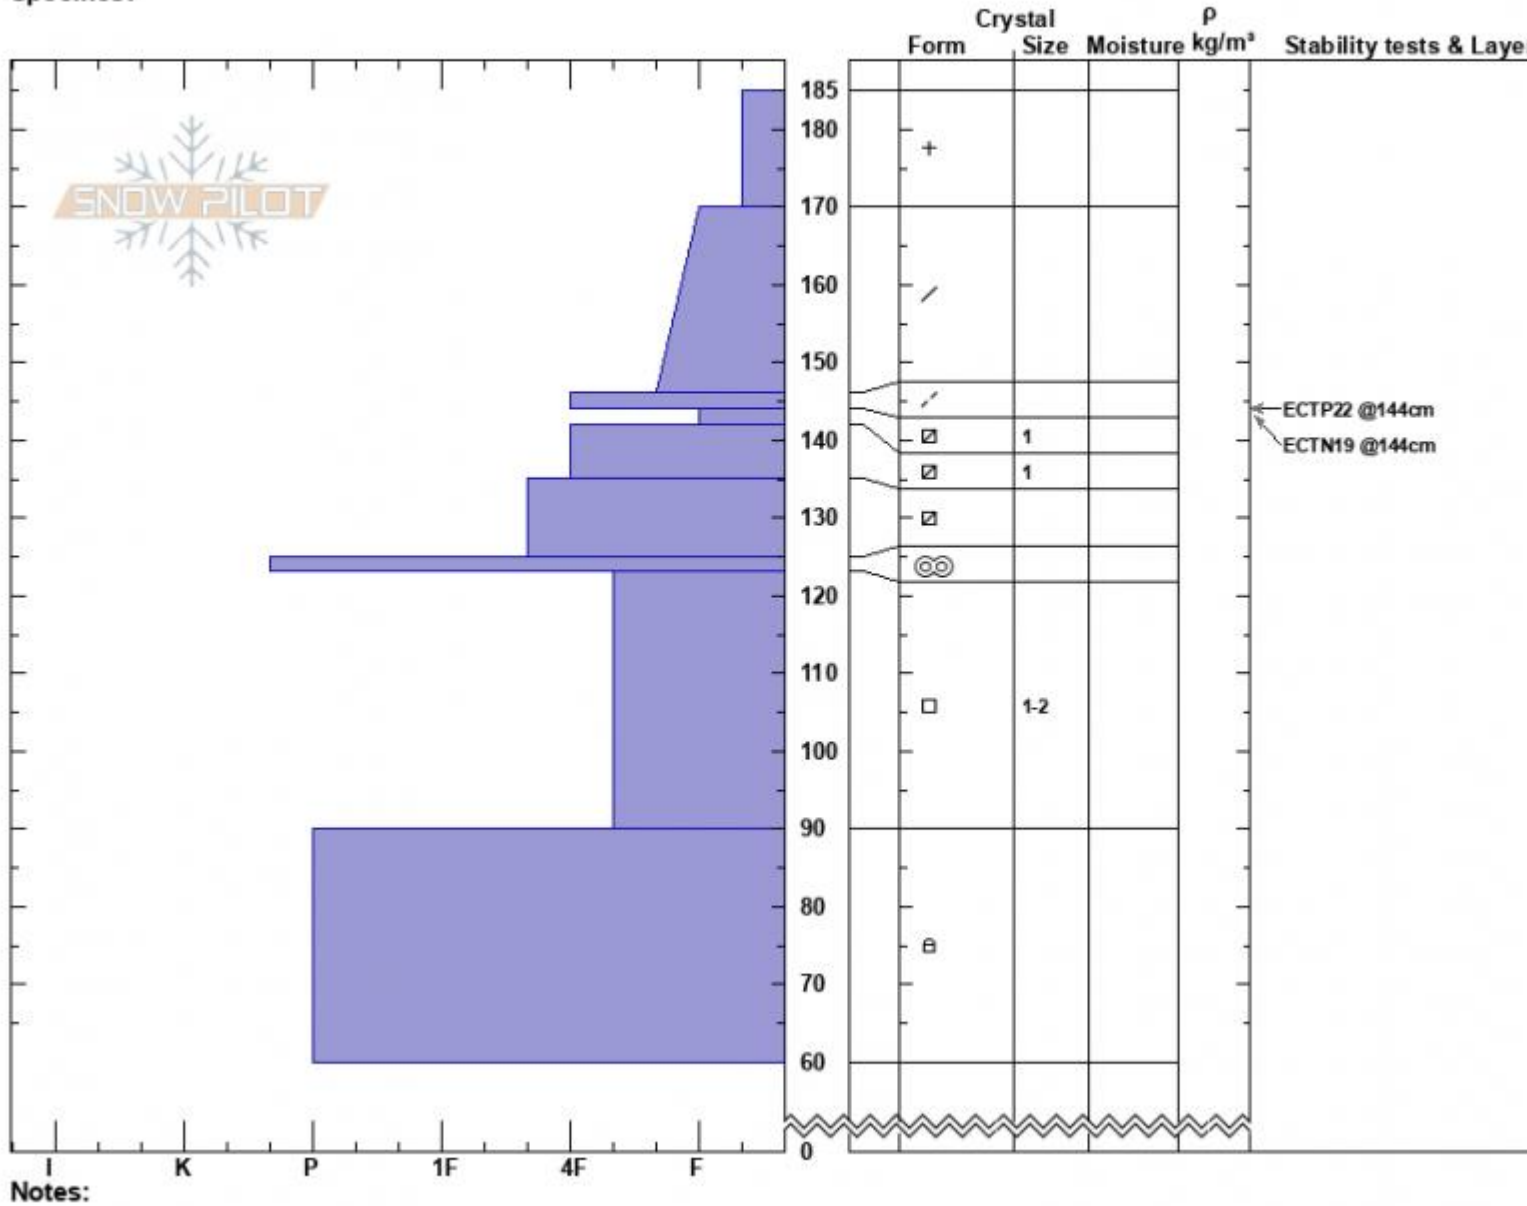

Bear Creek
 Madison Range-N
 MT
 Elevation: 9453 ft
 Aspect: 65°
 Specifics:

Hannah Marshall
 03/16/2022 - 1:00pm
 Co-ord: 45.18494N, -111.46664W
 Slope Angle: 30°
 Wind Loading:

Stability:
 Air Temperature:
 Sky Cover: BKN
 Precipitation: S-1
 Wind: Light Breeze

HS:185 Layer Notes:

Advisory Region
 Northern Madison
 Longitude
 -111.38W
 Latitude
 45.17N
 Northern Madison, 2022-03-16