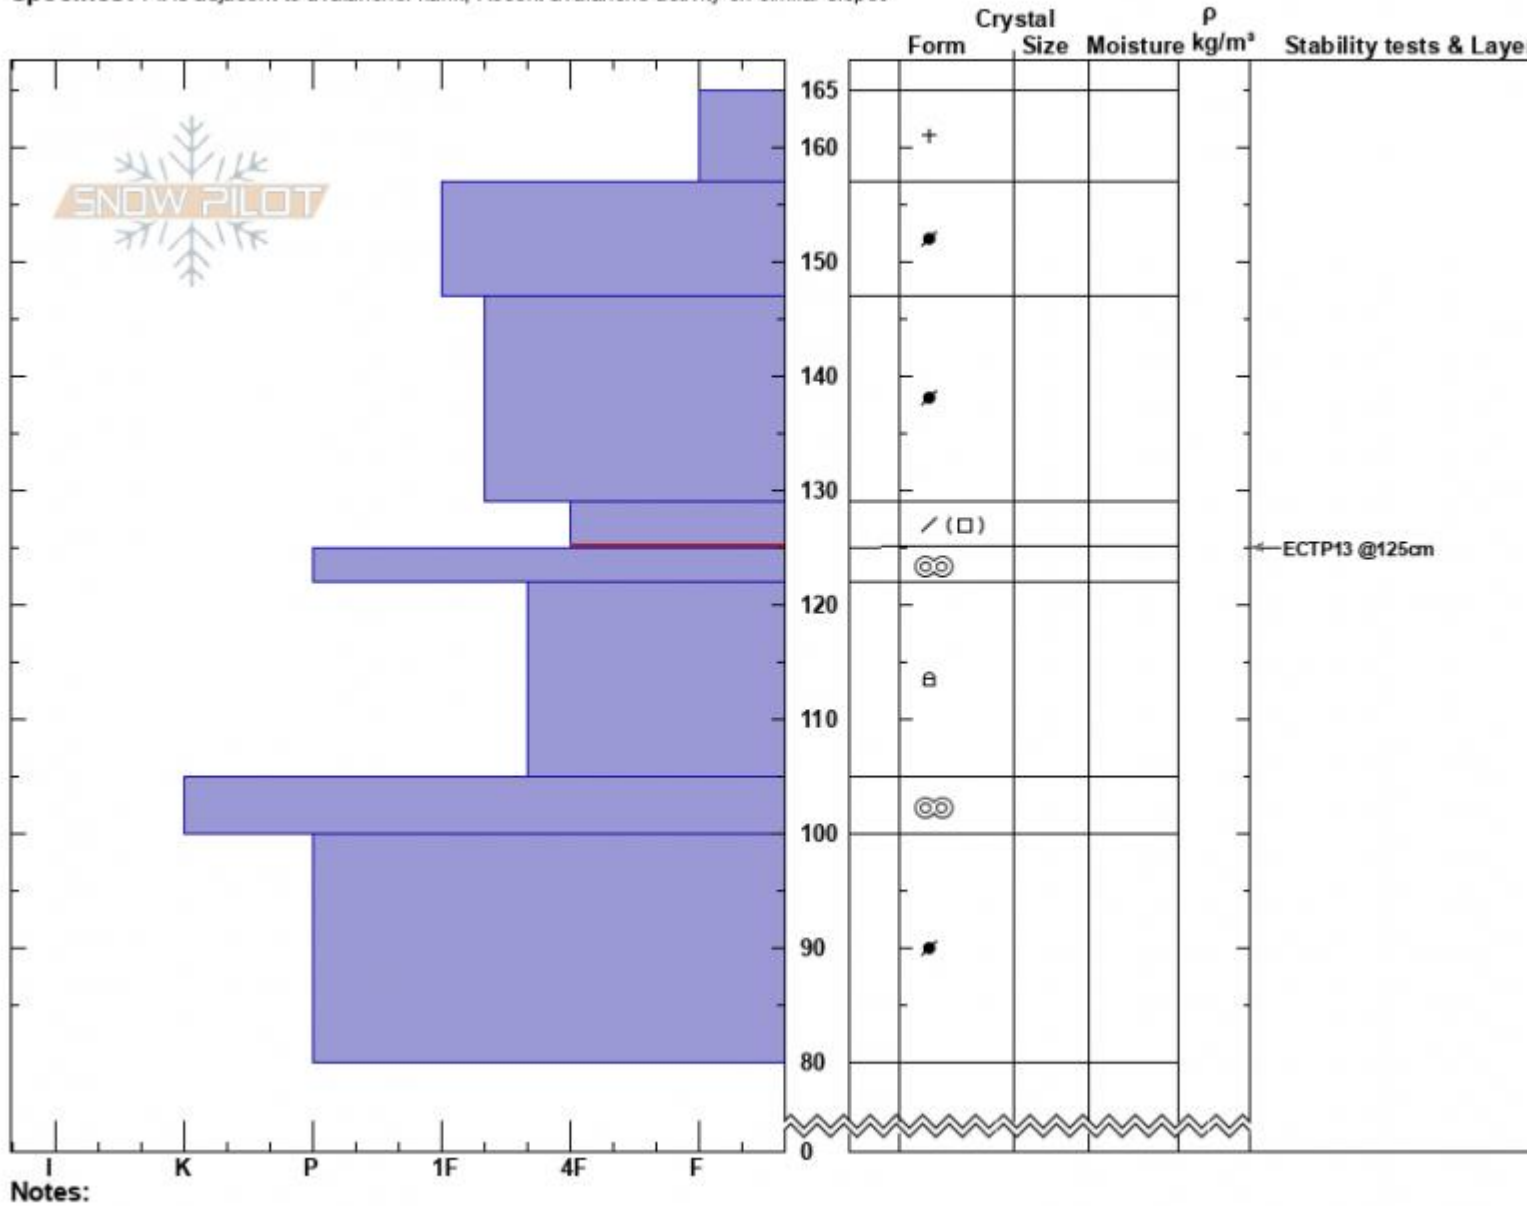

Wyoming Bowl Profile
 Madison Range-N
 MT
 Elevation: 9641 ft
 Aspect: 122°
 Specifics: Pit is adjacent to avalanche: flank; Recent avalanche activity on similar slopes

Dave Zinn
 03/15/2022 - 1:00pm
 Co-ord: 45.27052N, -111.46490W
 Slope Angle: 20°
 Wind Loading: previous

Stability: Poor
 Air Temperature:
 Sky Cover: OVC
 Precipitation: S1
 Wind: SW Light Breeze

HS:165 Layer Notes:
 129-125cm: Problematic layer

Profile of snowpack in the backcountry near Big Sky Resort next to a skier-triggered avalanche.

Advisory Region
 Northern Madison
 Longitude
 -111.44W
 Latitude
 45.28N

Northern Madison, 2022-03-17