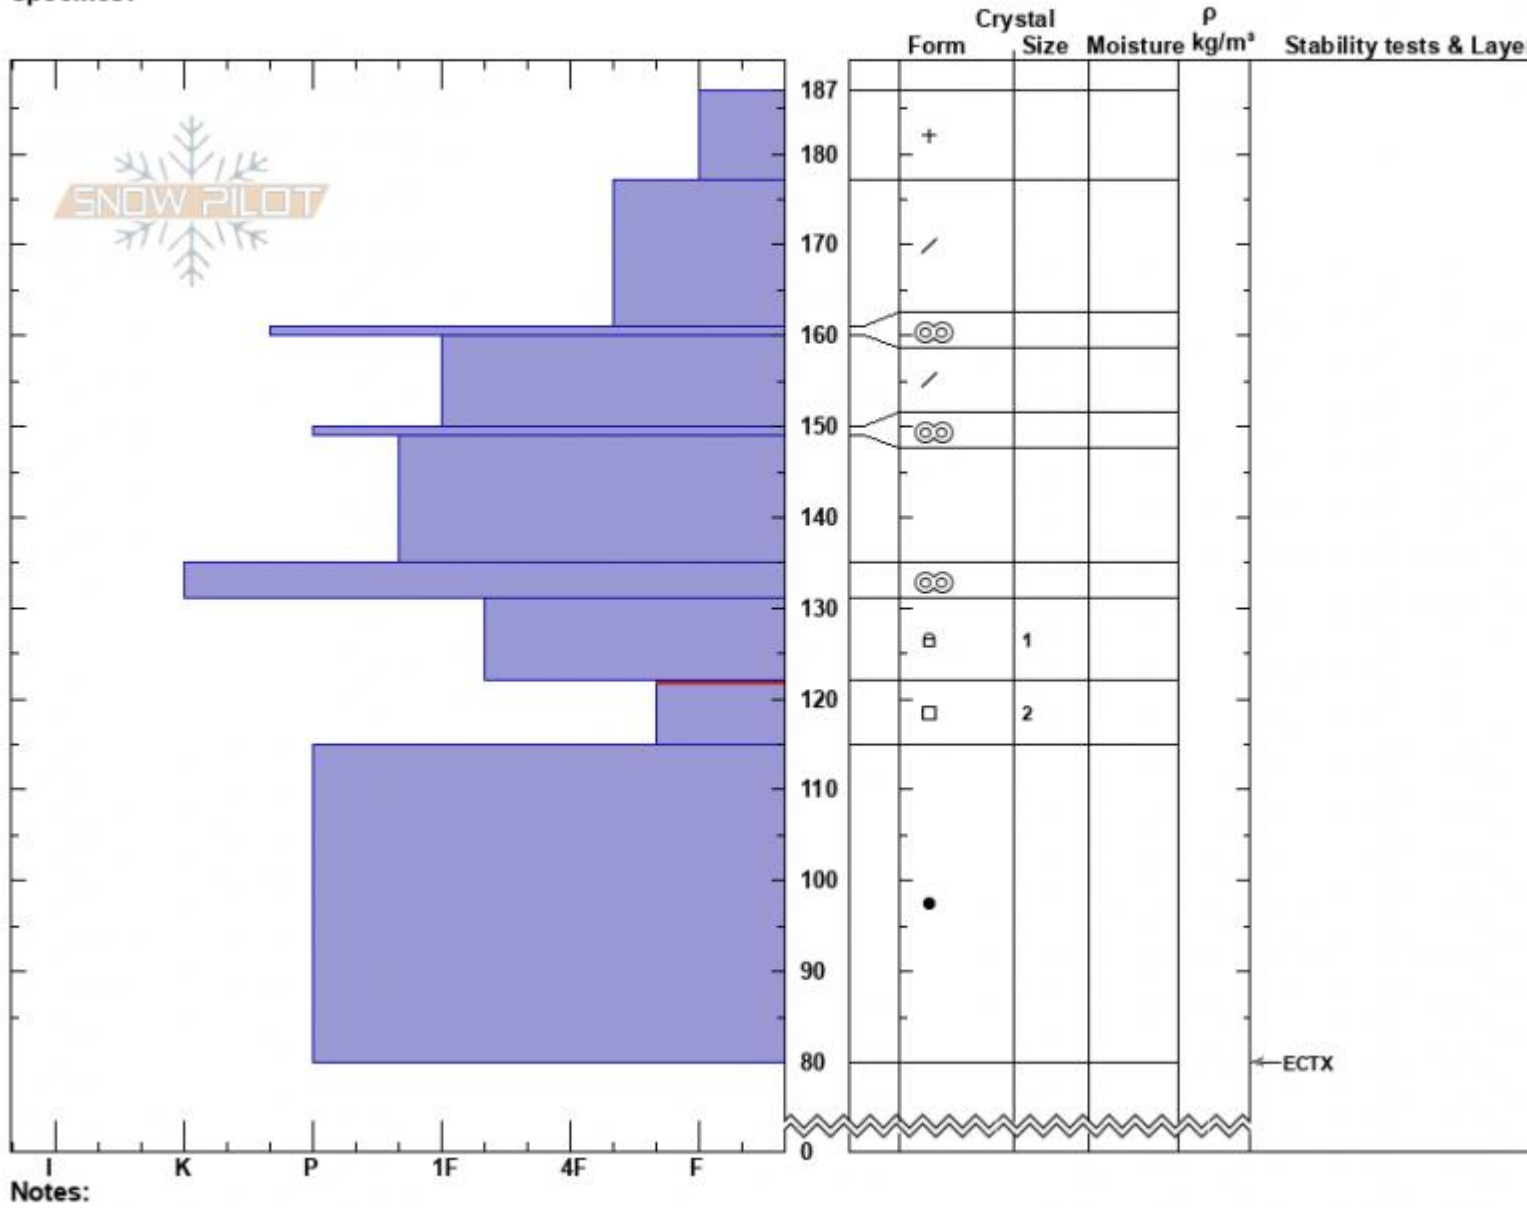

Throne East Profile  
 Bridger Range  
 MT  
 Elevation: 8098 ft  
 Aspect: 89°  
 Specifics:

Dave Zinn  
 03/20/2022 - 10:00am  
 Co-ord: 45.88405N, -110.94990W  
 Slope Angle: 32°  
 Wind Loading: no

Stability: Good  
 Air Temperature:  
 Sky Cover: OVC  
 Precipitation: S1  
 Wind: W Calm

HS:187    **Layer Notes:**  
 122-115cm: Problematic layer

Notes:  
 Advisory Region  
 Bridger Range  
 Longitude  
 -110.95W  
 Latitude  
 45.88N  
 Bridger Range, 2022-03-20