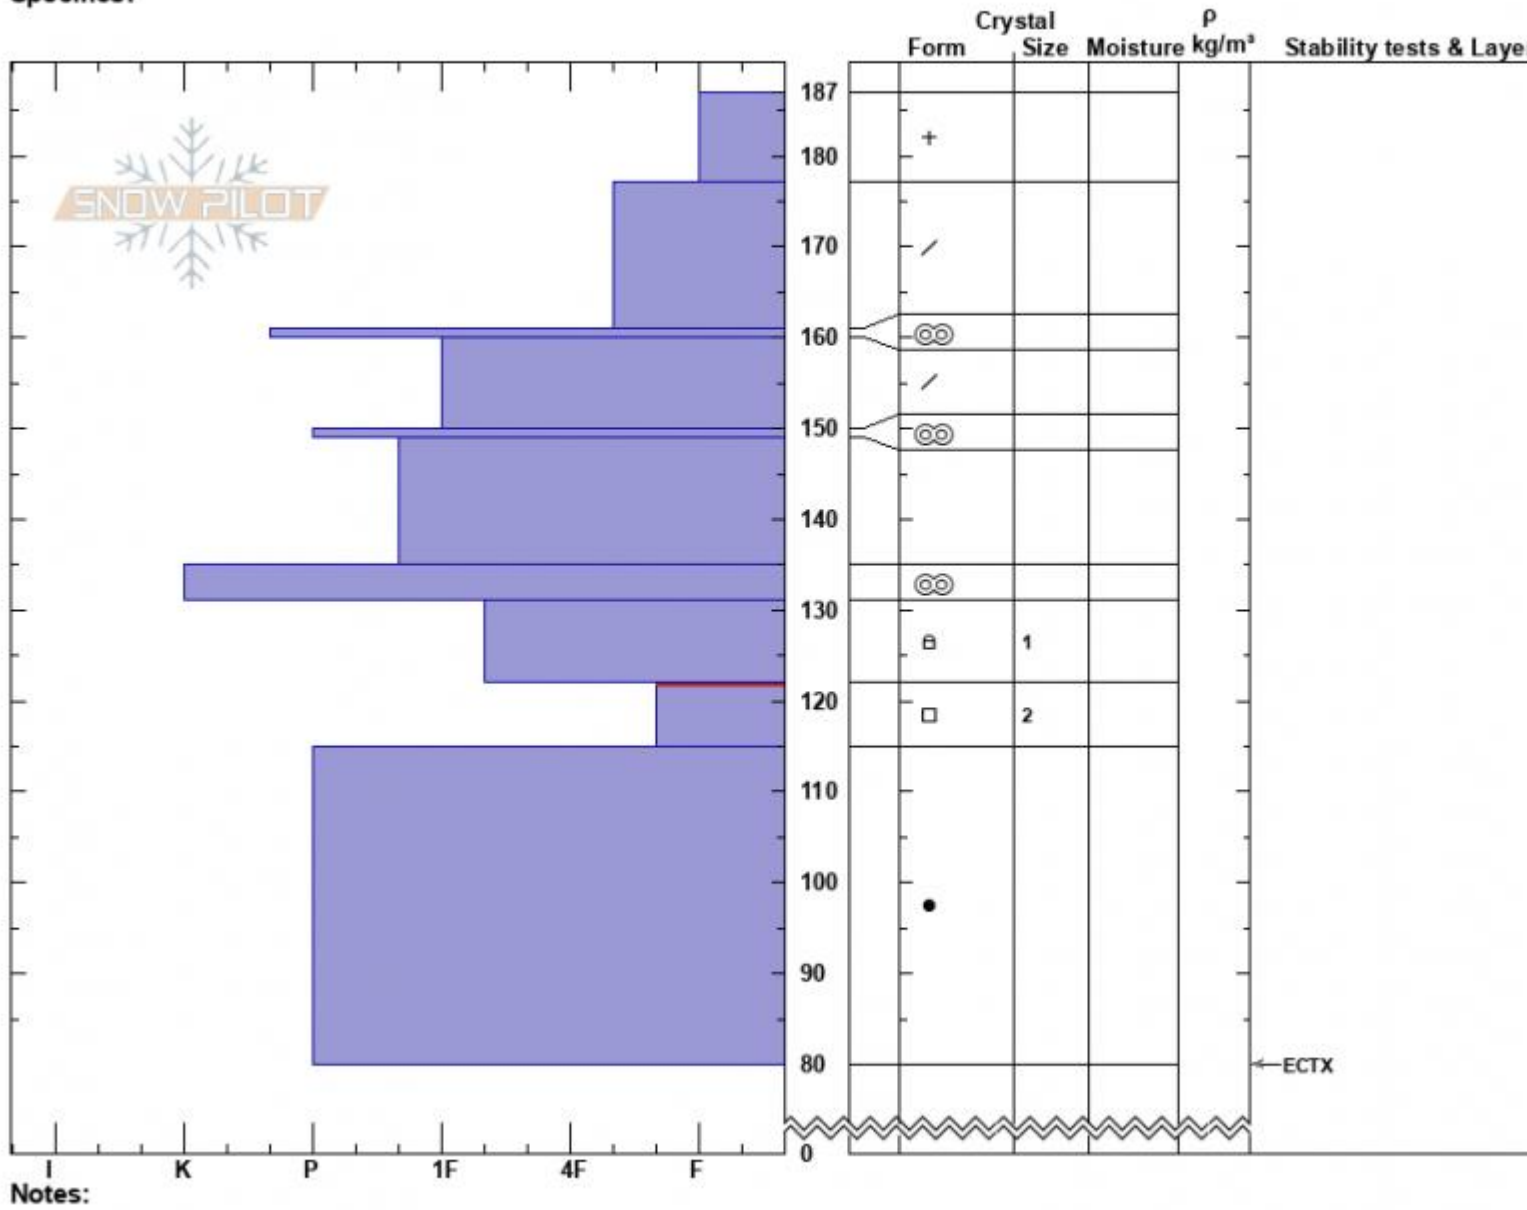

Throne East Profile
 Bridger Range
 MT
 Elevation: 8098 ft
 Aspect: 89°
 Specifics:

Dave Zinn
 03/20/2022 - 10:00am
 Co-ord: 45.88405N, -110.94990W
 Slope Angle: 32°
 Wind Loading: no

Stability: Good
 Air Temperature:
 Sky Cover: OVC
 Precipitation: S1
 Wind: W Calm

HS:187 **Layer Notes:**
 122-115cm: Problematic layer

Notes:
 Advisory Region
 Bridger Range
 Longitude
 -110.95W
 Latitude
 45.88N
 Bridger Range, 2022-03-20