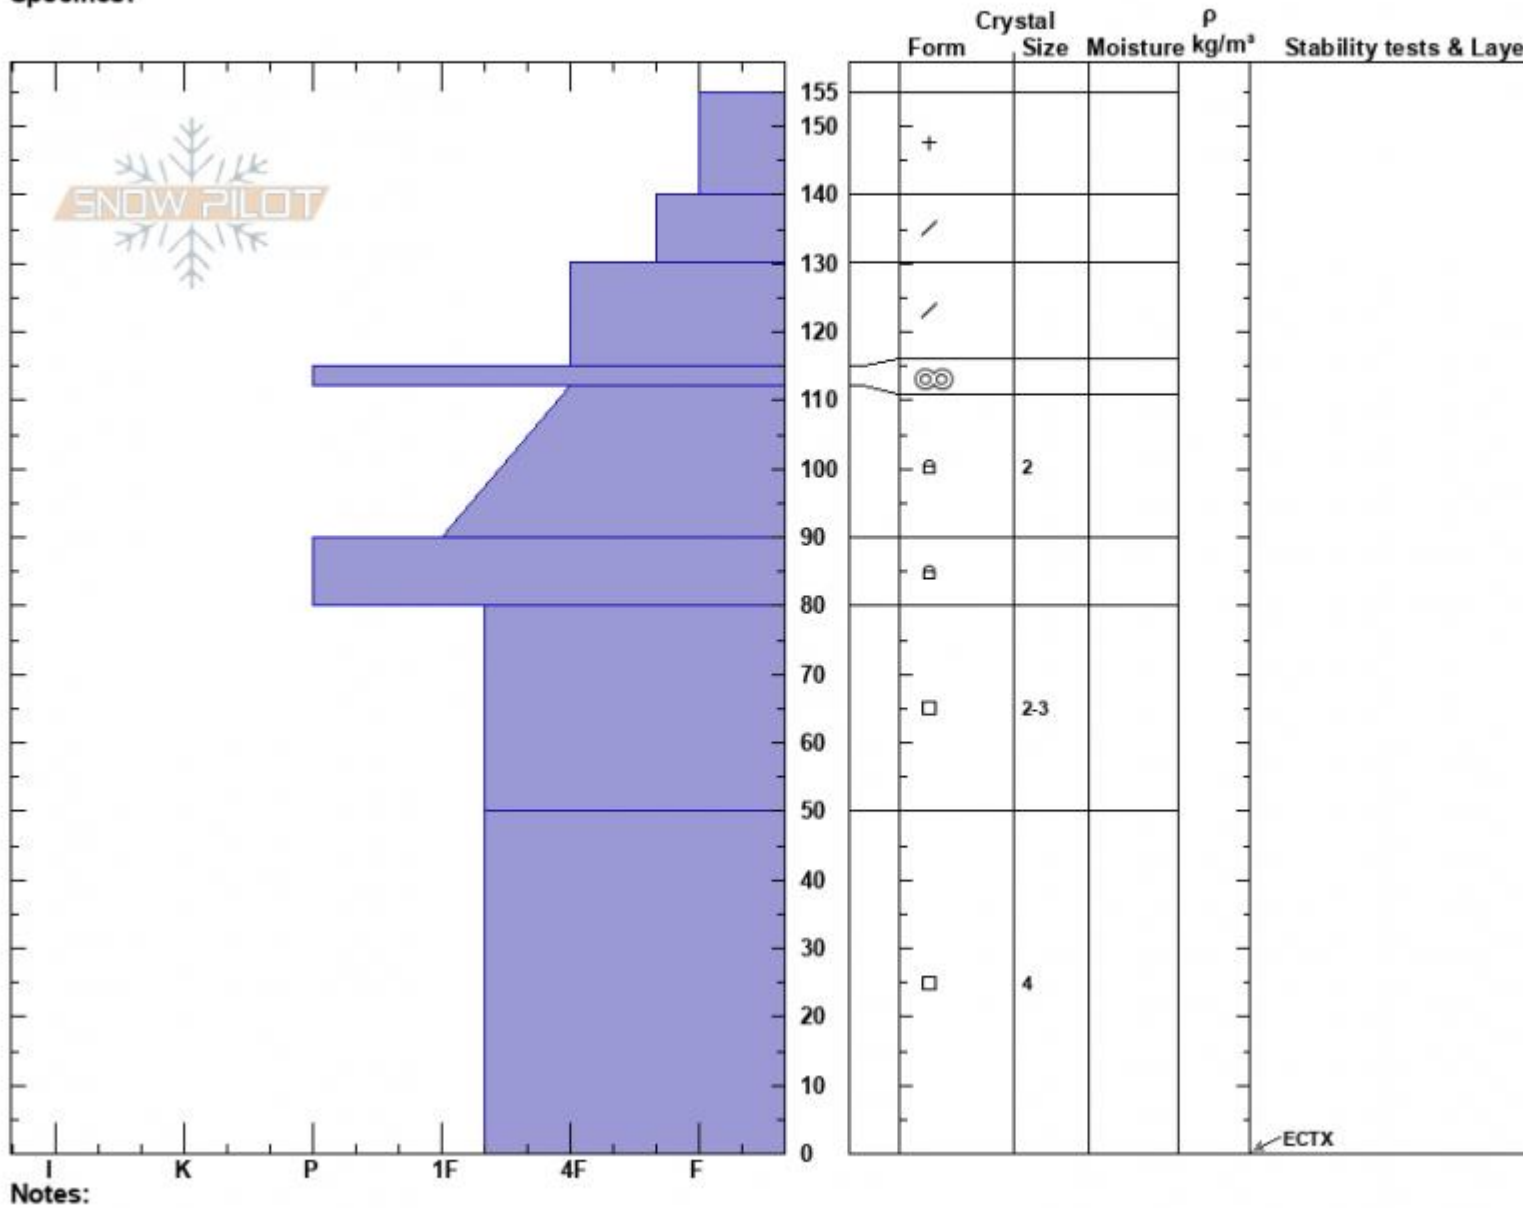

Throne North Profile  
 Bridger Range  
 MT  
 Elevation: 8333 ft  
 Aspect: 330°  
 Specifics:

Dave Zinn  
 03/20/2022 - 10:45am  
 Co-ord: 45.88263N, -110.95299W  
 Slope Angle: 27°  
 Wind Loading: no

Stability: Good  
 Air Temperature:  
 Sky Cover: OVC  
 Precipitation: S1  
 Wind: W Calm

HS:155 Layer Notes:

Notes:  
 Advisory Region  
 Bridger Range  
 Longitude  
 -110.95W  
 Latitude  
 45.88N  
 Bridger Range, 2022-03-20