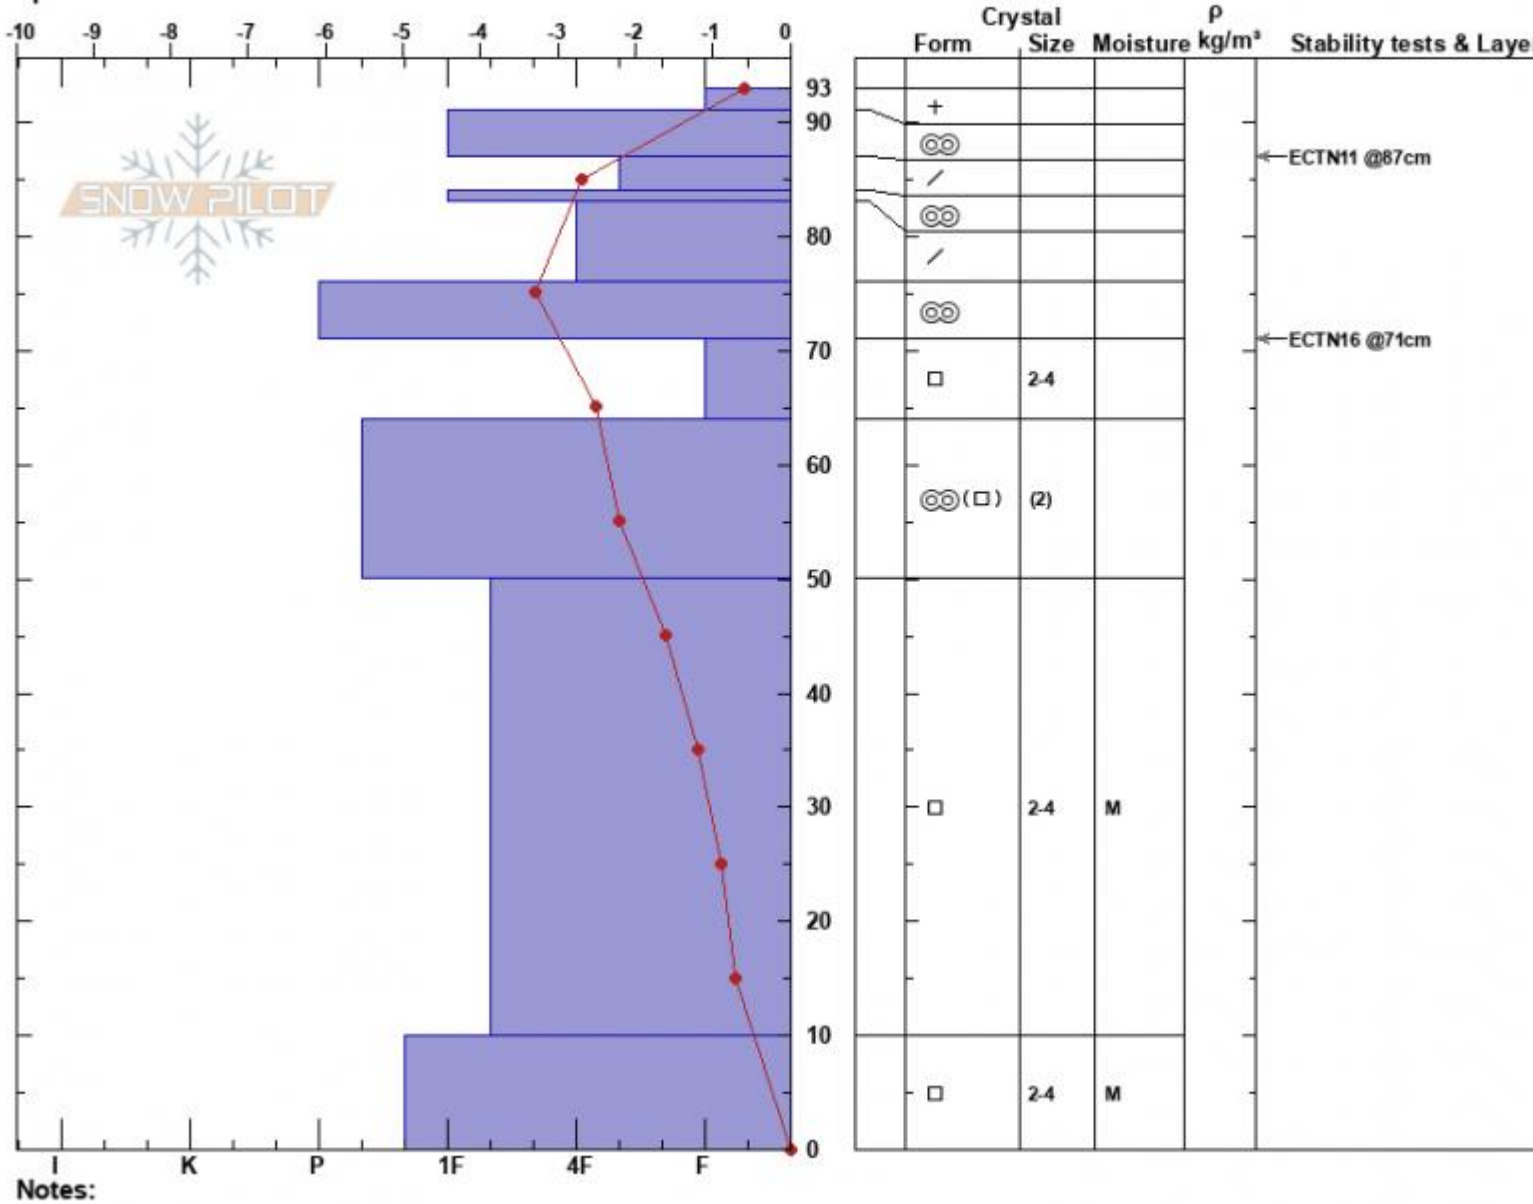

Hebgen Lake
 Lionhead Range
 MT
 Elevation: 8846 ft
 Aspect: 150°
 Specifics:

Hannah Marshall
 03/22/2022 - 12:00pm
 Co-ord: 44.83918N, -111.34193W
 Slope Angle: 20°
 Wind Loading:

Stability: Good
 Air Temperature: -1.5°C
 Sky Cover: FEW
 Precipitation: NO
 Wind:

HS:93
 PF:50
 Layer Notes:
 71-64cm: Problematic layer

Advisory Region
 Lionhead Range
 Longitude
 -111.34W
 Latitude
 44.84N
 Lionhead Range, 2022-03-22