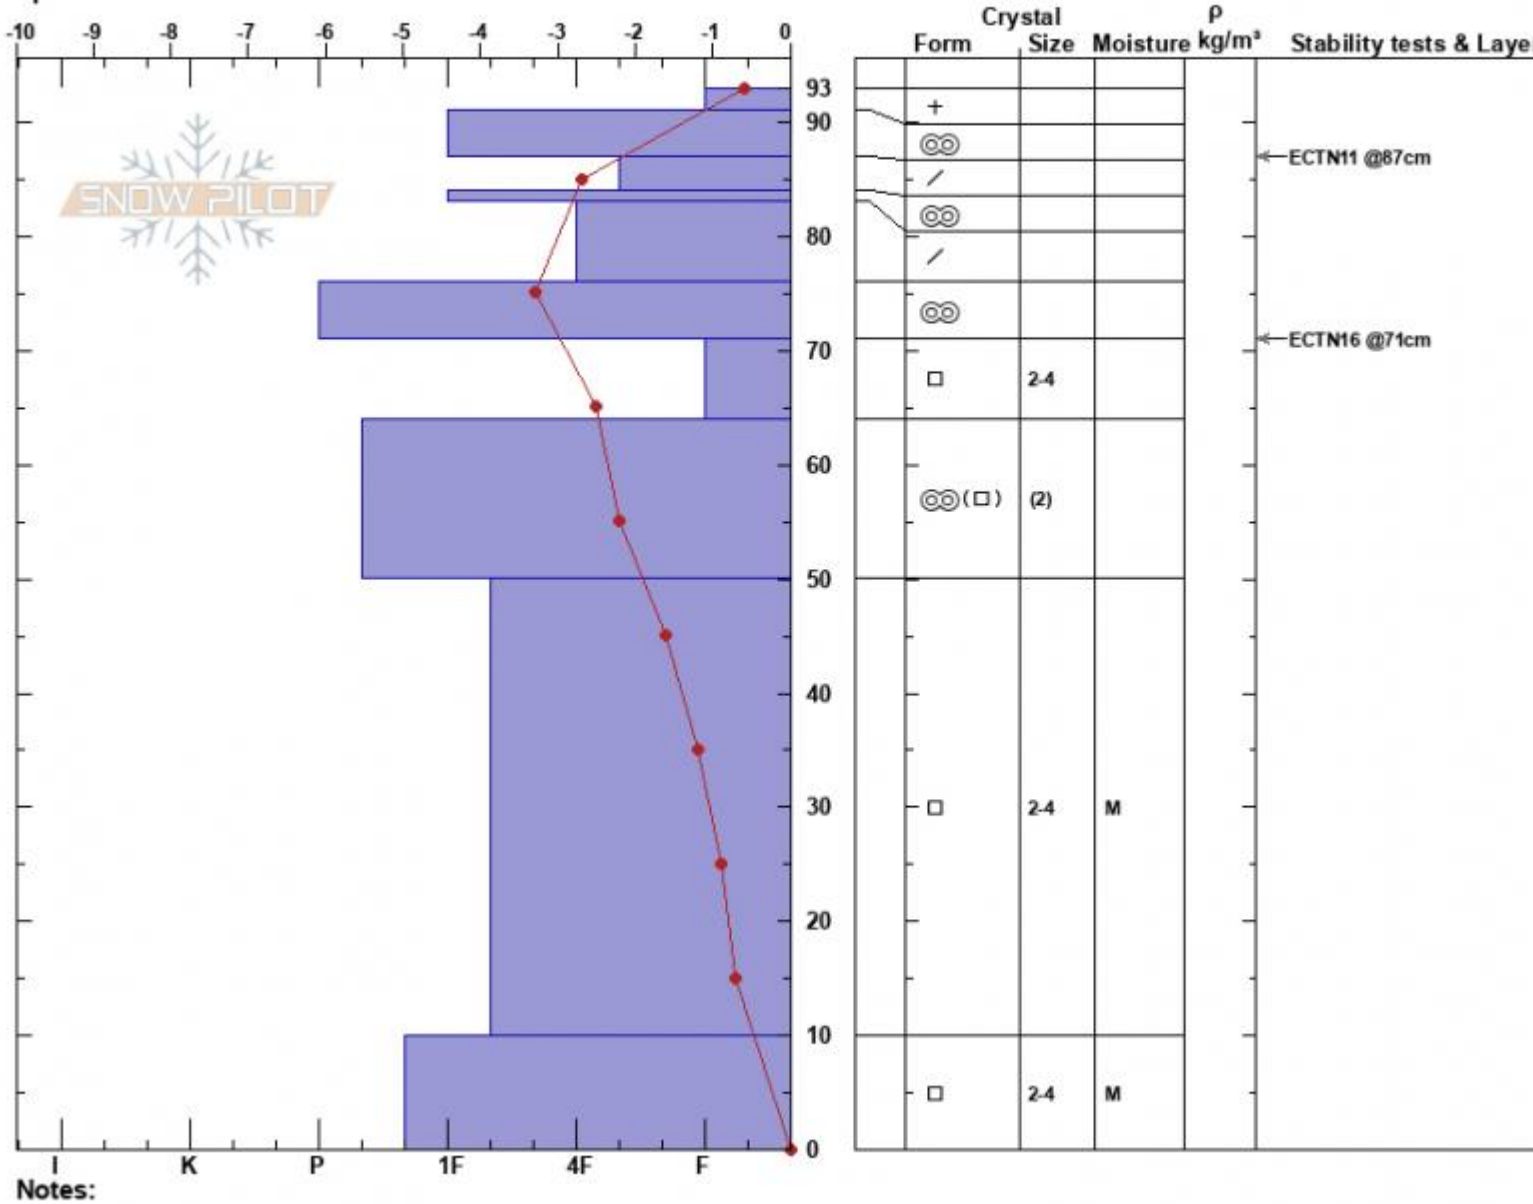

Hebgen Lake
 Lionhead Range
 MT
 Elevation: 8846 ft
 Aspect: 150°
 Specifics:

Hannah Marshall
 03/22/2022 - 12:00pm
 Co-ord: 44.83918N, -111.34193W
 Slope Angle: 20°
 Wind Loading:

Stability: Good
 Air Temperature: -1.5°C
 Sky Cover: FEW
 Precipitation: NO
 Wind:
 HS:93
 PF:50
 Layer Notes:
 71-64cm: Problematic layer

Advisory Region
 Lionhead Range
 Longitude
 -111.34W
 Latitude
 44.84N
 Lionhead Range, 2022-03-22