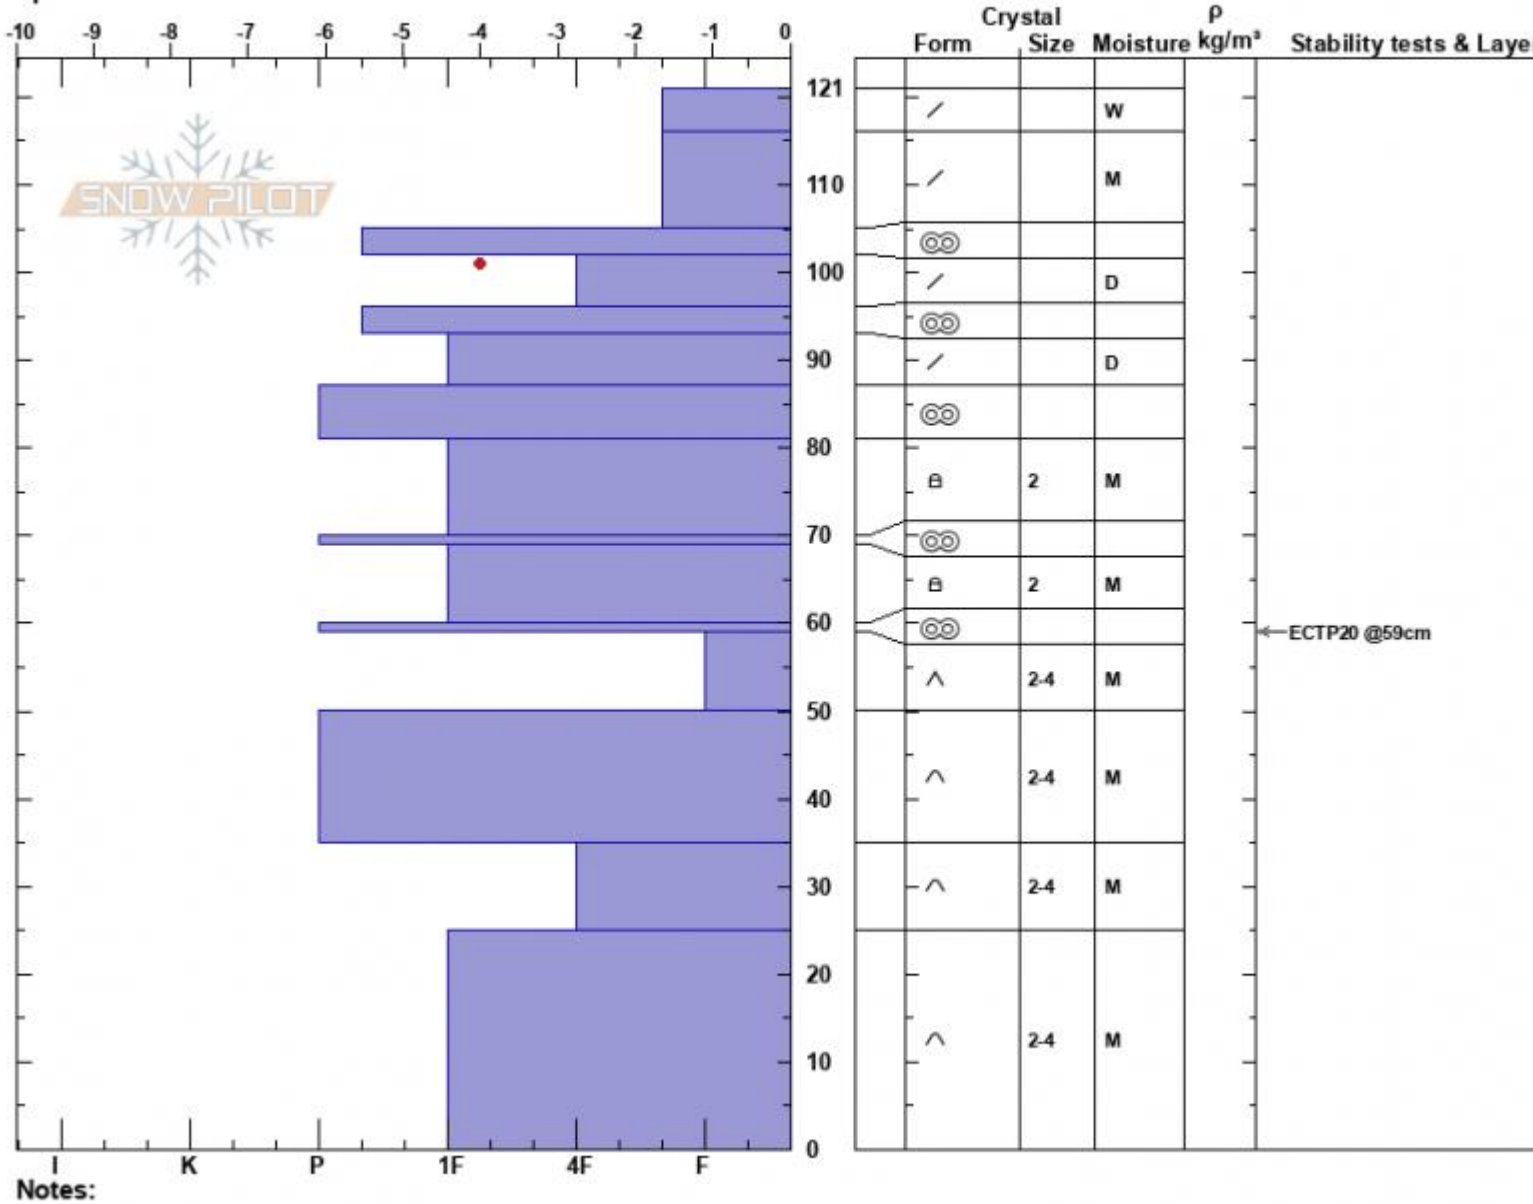

Wheeler Meadow  
 Gallatin Range-N  
 MT  
 Elevation: 8100 ft  
 Aspect: 100°  
 Specifics:

Ian Hoyer  
 03/23/2022 - 11:00am  
 Co-ord: 45.50096N, -111.07597W  
 Slope Angle: 25°  
 Wind Loading: no

Stability: Fair  
 Air Temperature:  
 Sky Cover: FEW  
 Precipitation: NO  
 Wind: Calm

HS:121  
 PF:40  
 PS: 10  
 Layer Notes:  
 59-50cm: Problematic layer

Advisory Region  
 Northern Gallatin  
 Longitude  
 -111.08W  
 Latitude  
 45.51N  
 Northern Gallatin, 2022-03-24