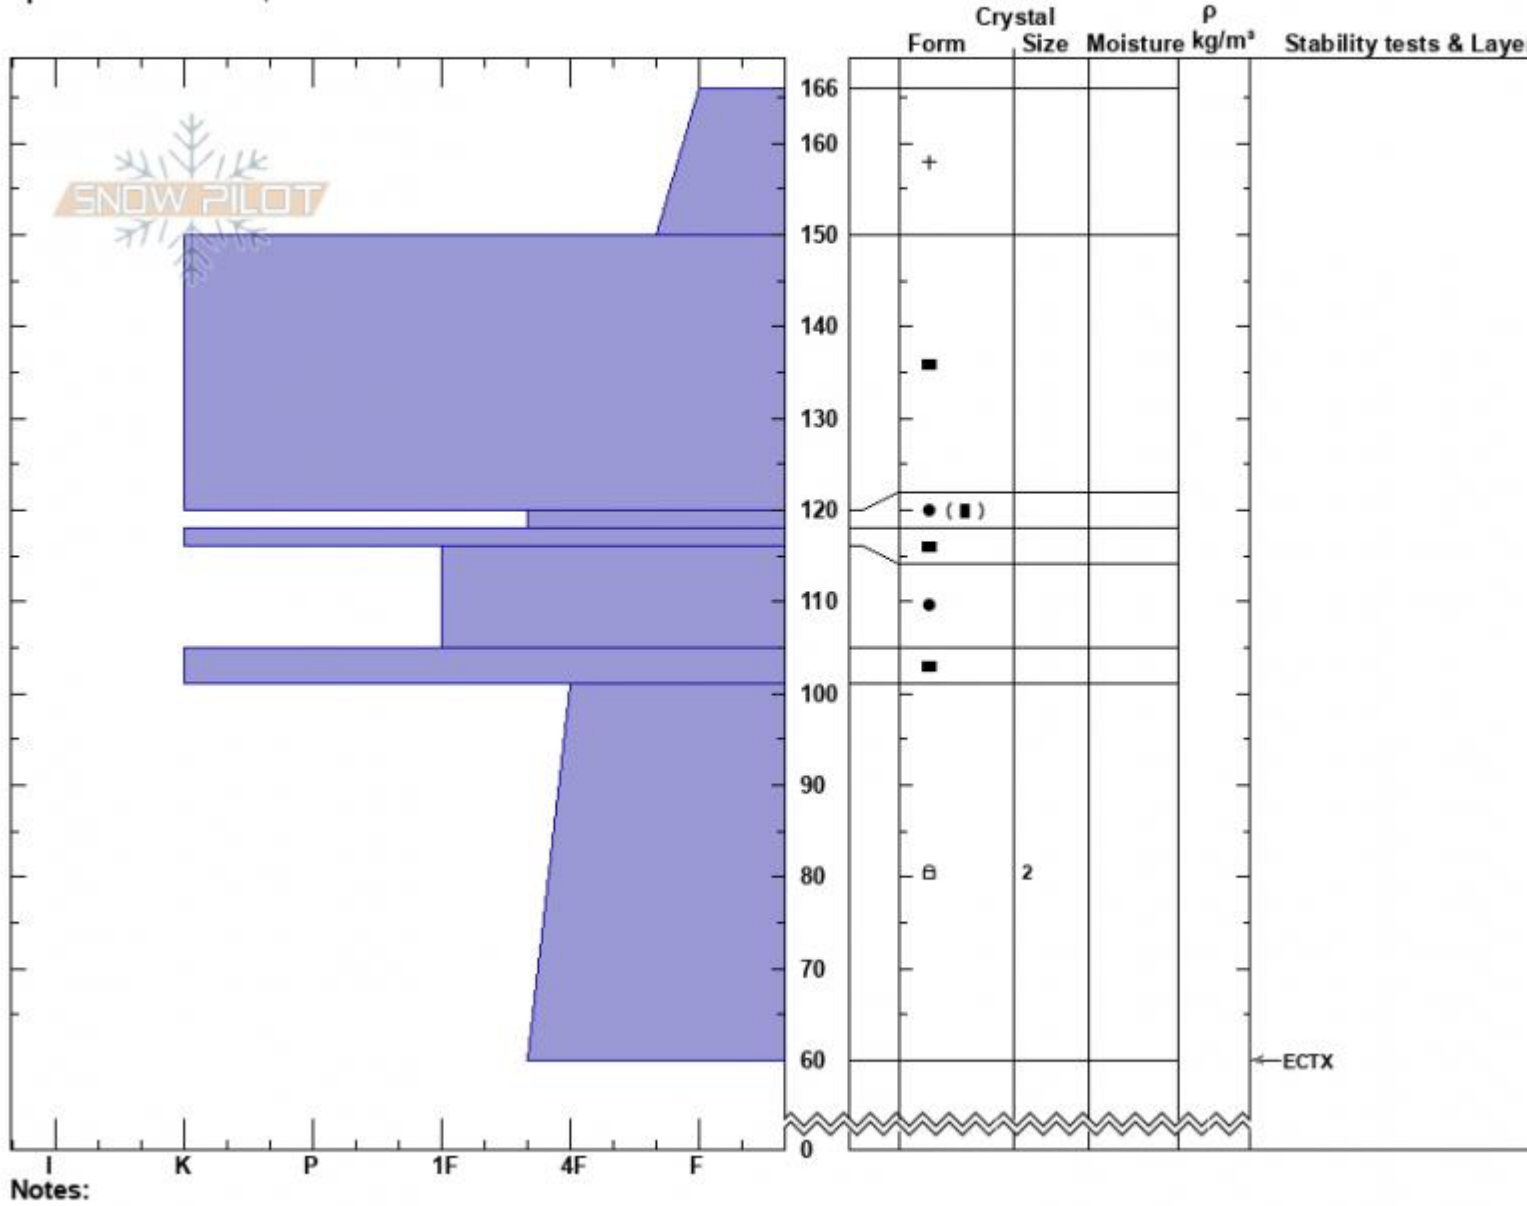

Spanky's
 Madison Range-N
 MT
 Elevation: 9218 ft
 Aspect: 60°
 Specifics: We skied slope

Hannah Marshall
 04/05/2022 - 12:00pm
 Co-ord: 45.32365N, -111.38105W
 Slope Angle: 20°
 Wind Loading: yes

Stability:
 Air Temperature:
 Sky Cover: OVC
 Precipitation: S-1
 Wind: W Moderate

HS:166 Layer Notes:
 PF:15
 PS:15

Advisory Region
 Northern Madison
 Longitude
 -111.38W
 Latitude
 45.33N
 Northern Madison, 2022-04-05