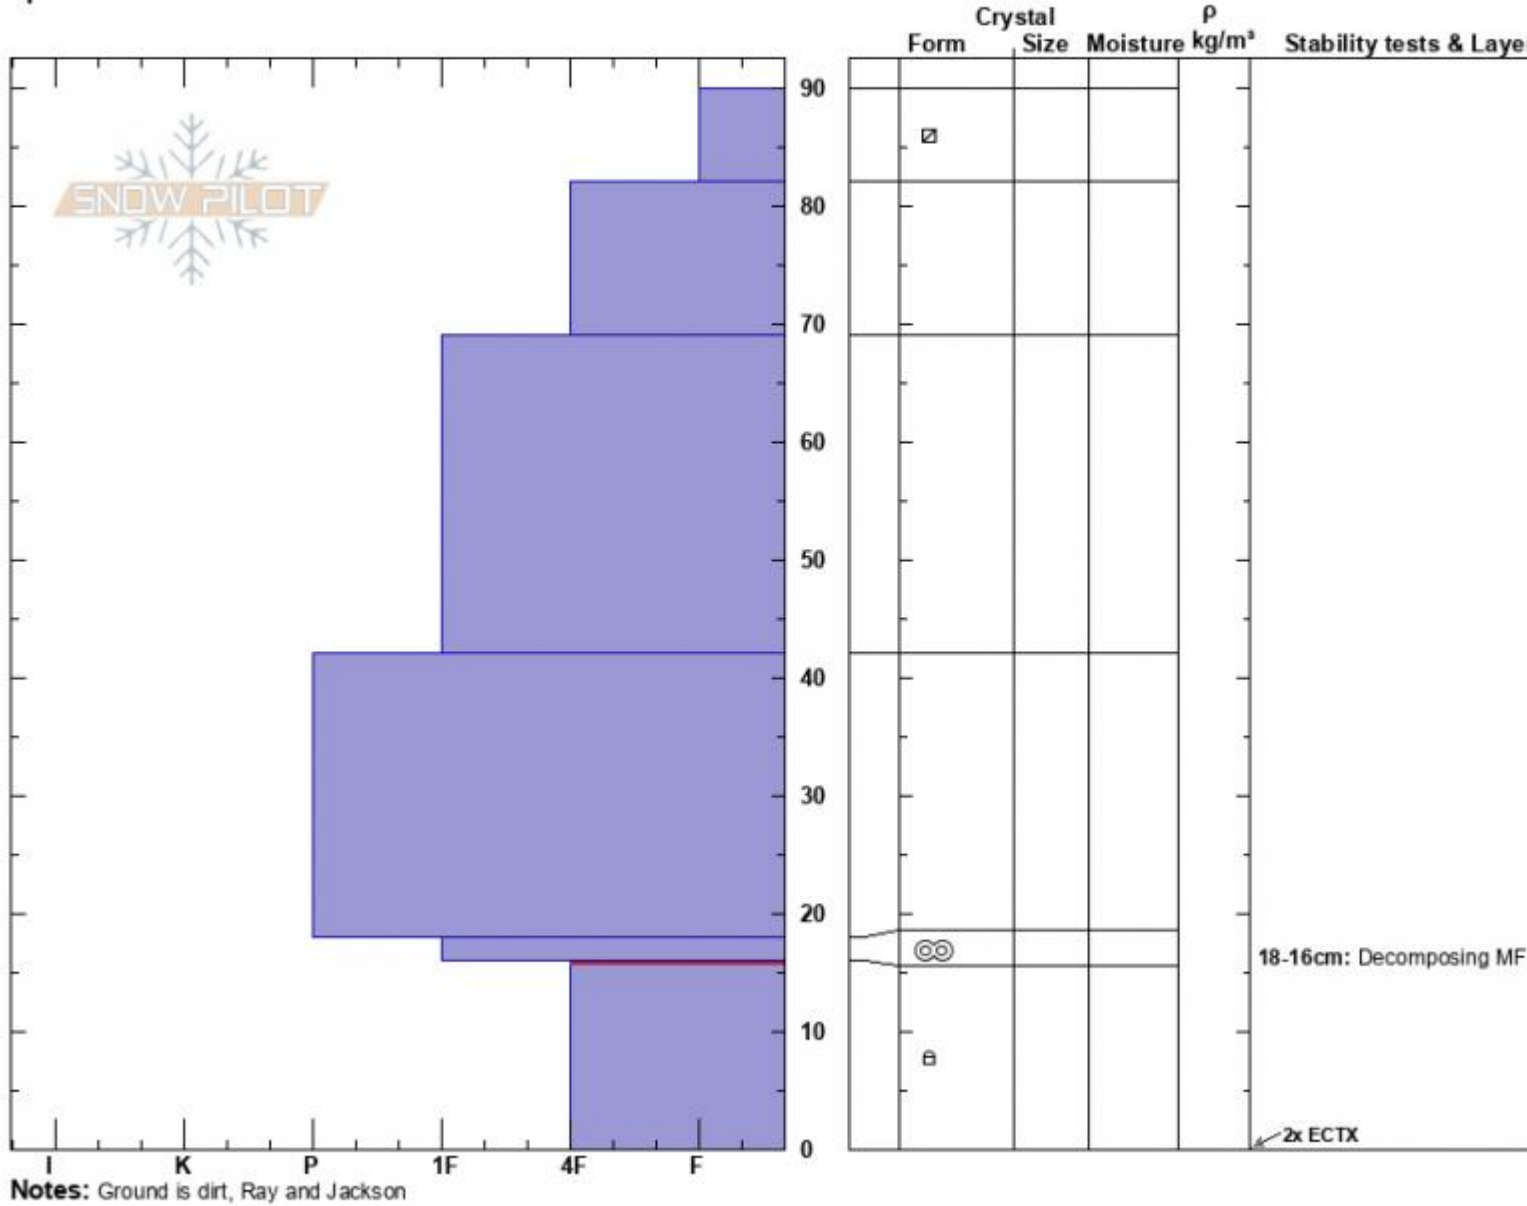

Bacon Rind
 Madison Range-S
 MT
 Elevation: 8970 ft
 Aspect: N
 Specifics:

Jackson Breen
 11/20/2022 - 12:00pm
 Co-ord:
 Slope Angle: 25°
 Wind Loading: no

Stability:
 Air Temperature:
 Sky Cover: CLR
 Precipitation: NO
 Wind: SW Calm

HS:90
 Layer Notes:
 18-16cm: Decomposing MFcr
 16-0cm: Problematic layer

Loud pow, obvious near surface faceting on most slopes, thin breakable sun crust on S aspects, wind affected on unprotected NW aspects at ridge line, ECTX x2, lots of deadfall, still too thin in many places for enjoyable skiing

Advisory Region
 Southern Madison
 Longitude
 -111.10W

Latitude

44.96N

Southern Madison, 2022-11-20