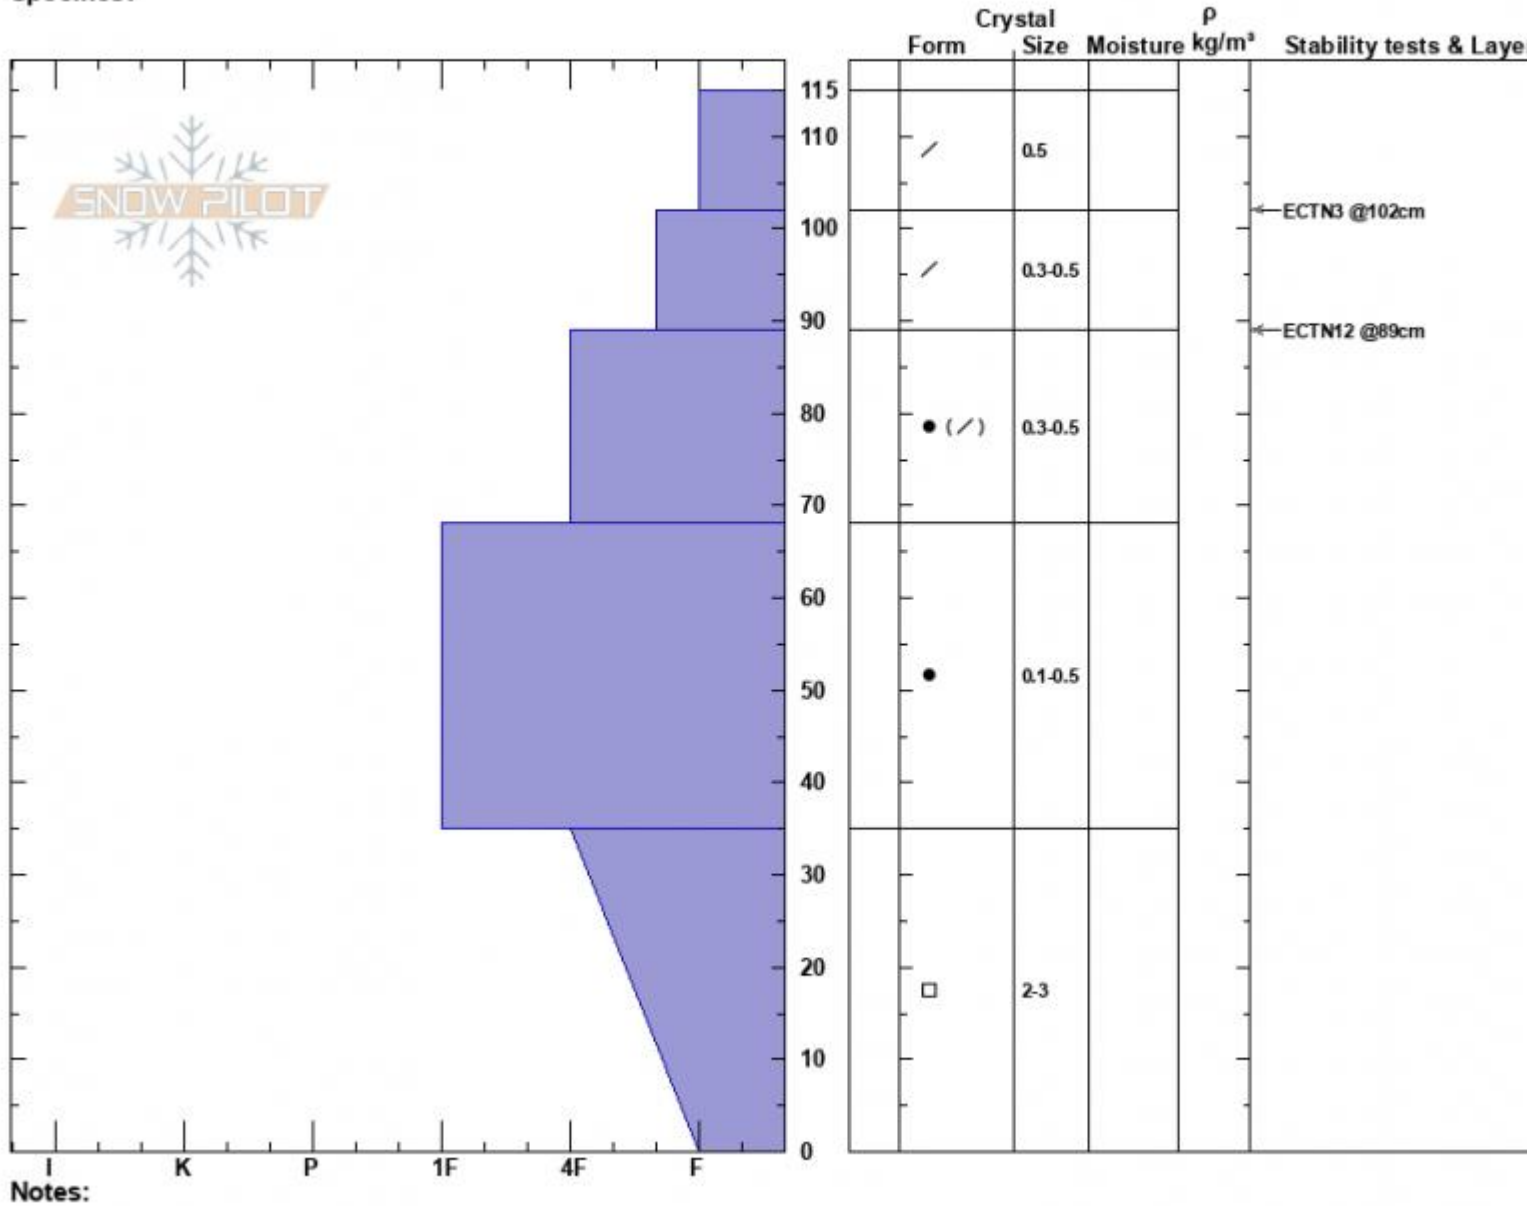

West Face Bear Basin
 Madison Range-N
 MT
 Elevation: 8590 ft
 Aspect: W
 Specifics:

Jackson Breen
 12/20/2022 - 2:20pm
 Co-ord:
 Slope Angle: 15°
 Wind Loading: previous

Stability:
 Air Temperature:
 Sky Cover: OVC
 Precipitation: NO
 Wind: SW Moderate

HS:115 Layer Notes:
 35-0cm: Problematic layer

Advisory Region
 Northern Madison
 Longitude
 -111.38W
 Latitude
 45.33N

Avalanche Details: [Small, cornice triggered avalanche, Beehive](#)
 Northern Madison, 2022-12-21