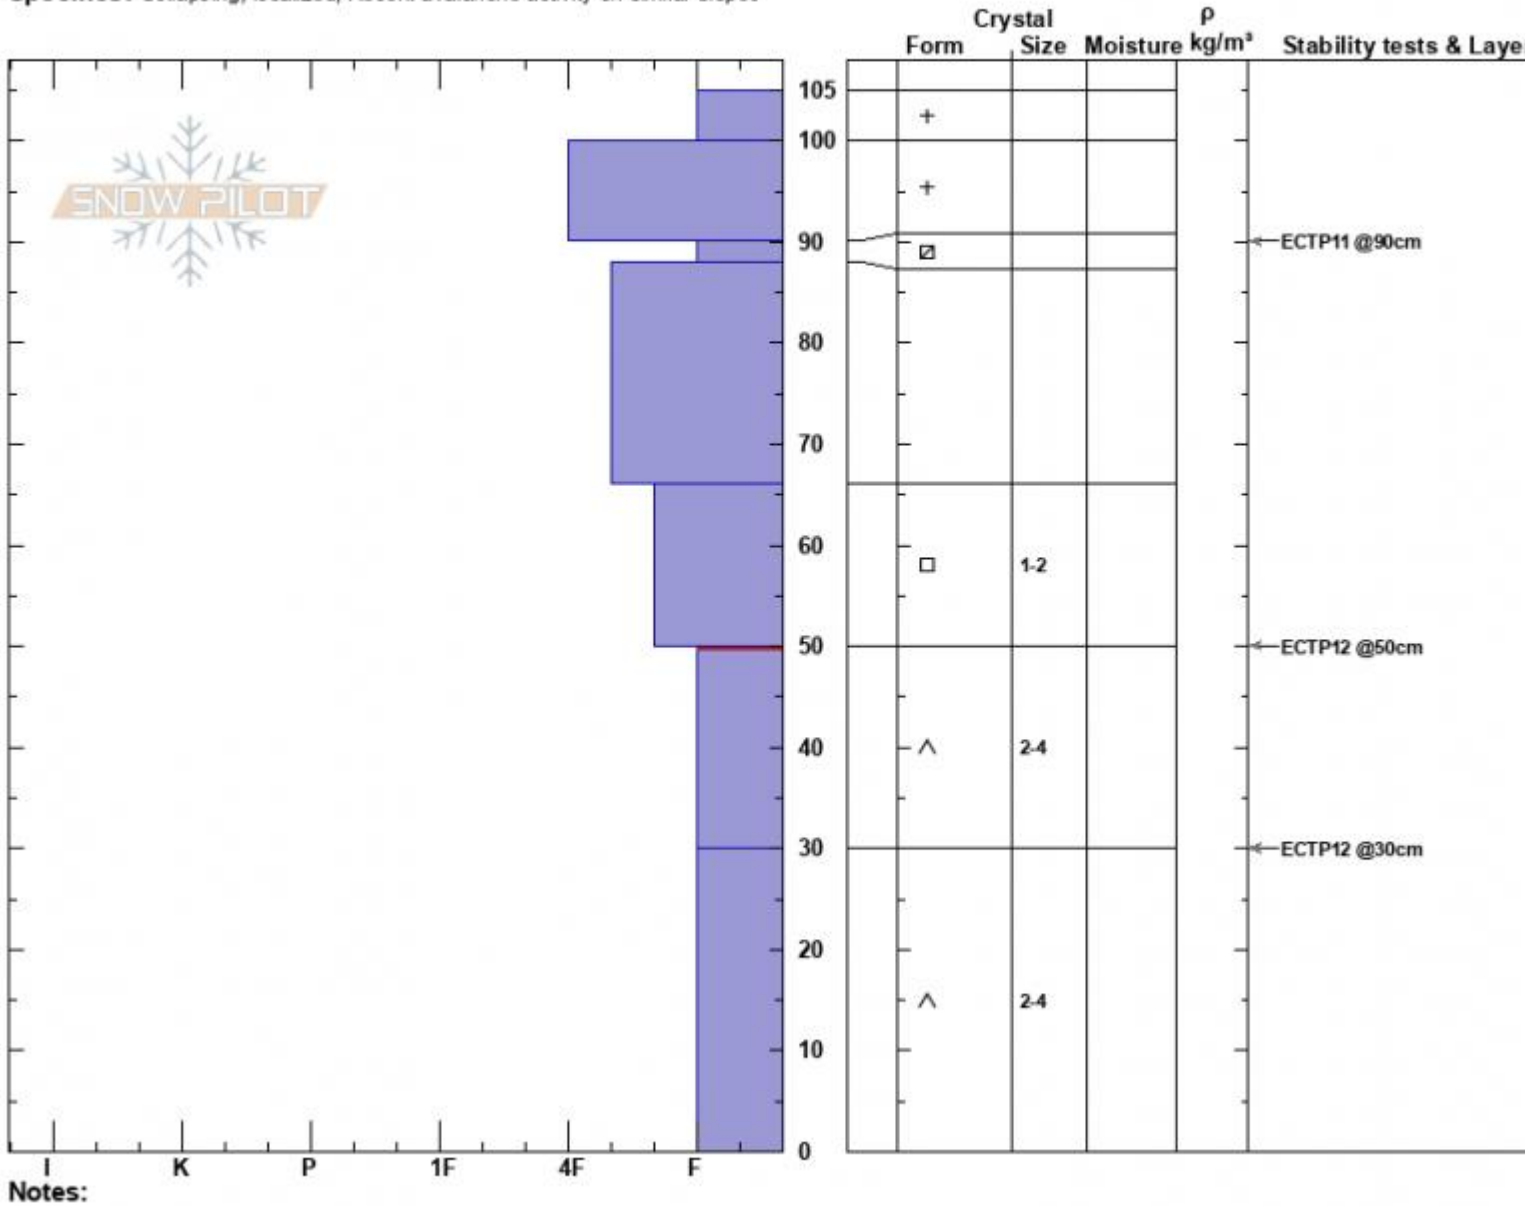

Sunlight Basin
 Madison Range-S
 MT
 Elevation: 9438 ft
 Aspect: 105°

Ian Hoyer
 12/28/2022 - 10:00am
 Co-ord: 44.97520N, -111.31385W
 Slope Angle: 30°
 Wind Loading: no

Stability: Poor
 Air Temperature:
 Sky Cover: OVC
 Precipitation: S-1
 Wind: Calm

HS:105
 PF:65
 Layer Notes:
 50-30cm: Problematic layer

Specifics: Collapsing, localized; Recent avalanche activity on similar slopes

Advisory Region
 Southern Madison
 Longitude
 -111.27W
 Latitude
 45.06N

Avalanche Details: [Natural Avalanche in Sage Basin](#)
 Southern Madison, 2022-12-28