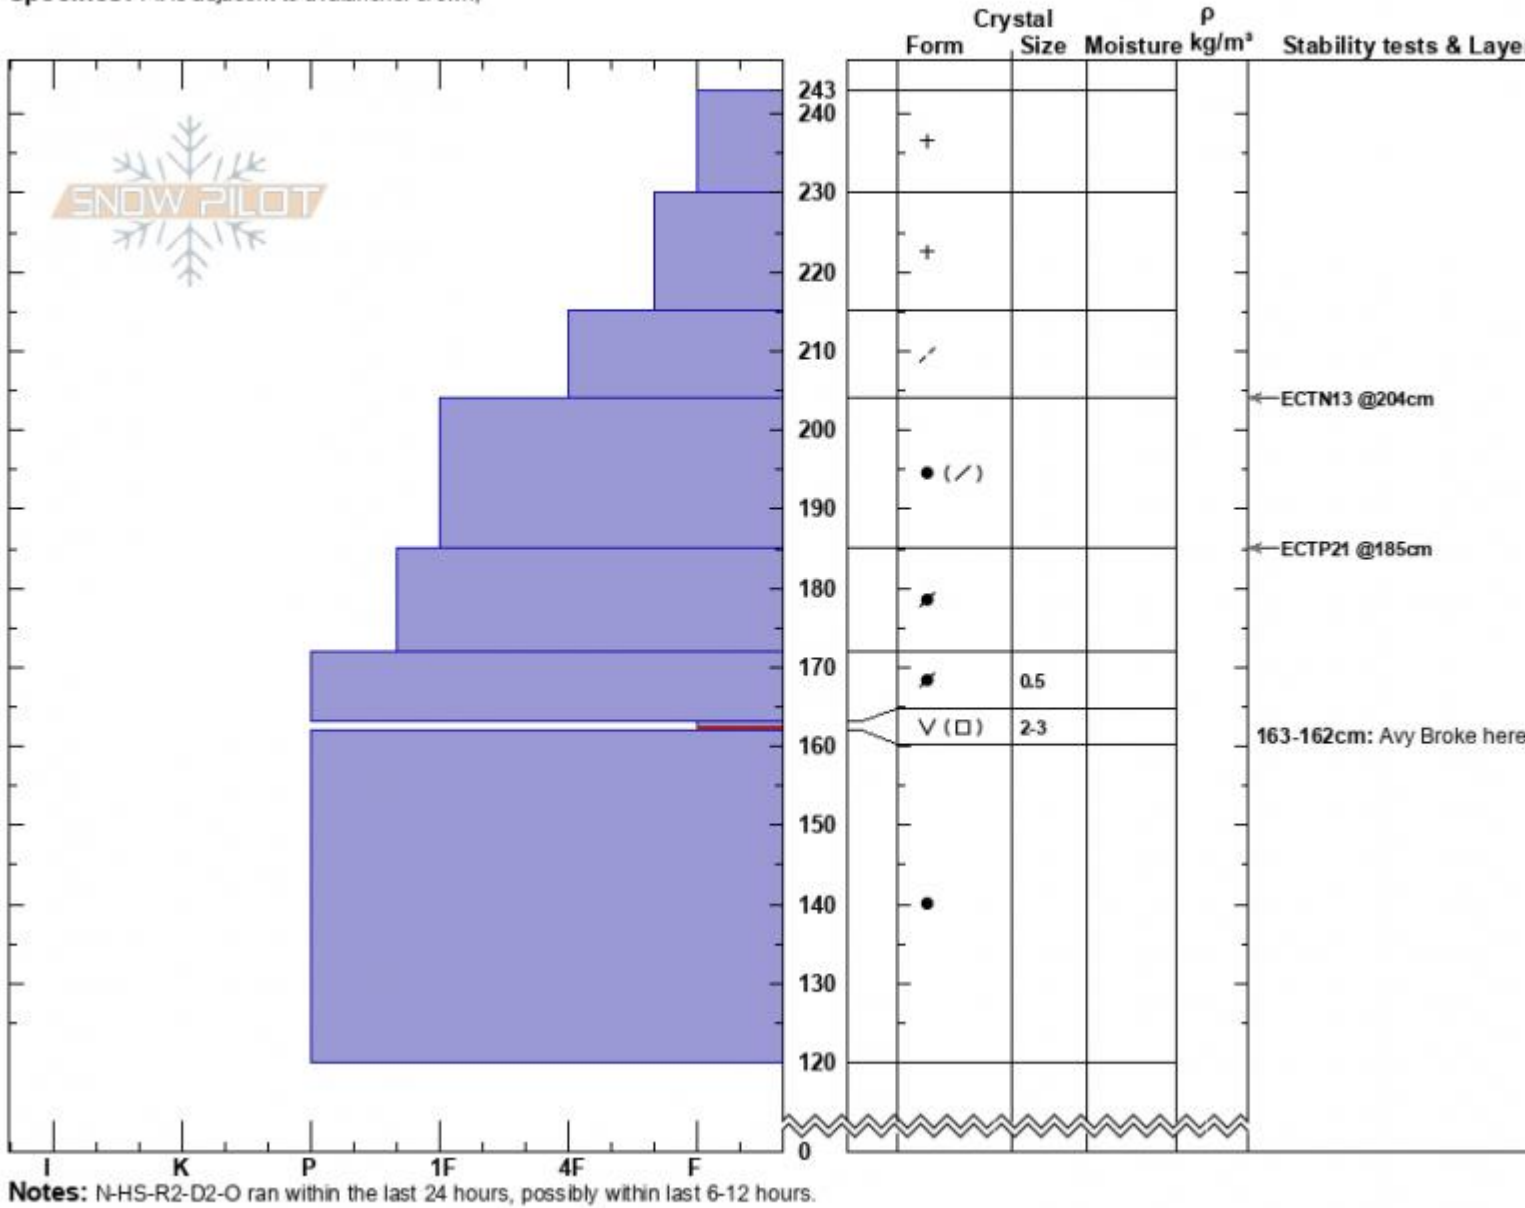

Sunlight Basin, Crown
 Madison Range-S
 MT
 Elevation: 9469 ft
 Aspect: 75°
 Specifics: Pit is adjacent to avalanche: crown;

Alex Marienthal
 01/28/2023 - 11:25am
 Co-ord: 44.97474N, -111.31396W
 Slope Angle: 37°
 Wind Loading: previous

Stability: Poor
 Air Temperature: -17°C
 Sky Cover: OVC
 Precipitation: S-1
 Wind: NE Calm

HS:243 Layer Notes:
 163-162cm: Avy Broke here
 163-162cm: Problematic layer

Advisory Region
 Southern Madison
 Longitude
 -111.31W
 Latitude
 44.97N

Avalanche Details: [Many natural slides in Taylor Fork Southern Madison, 2023-01-28](#)